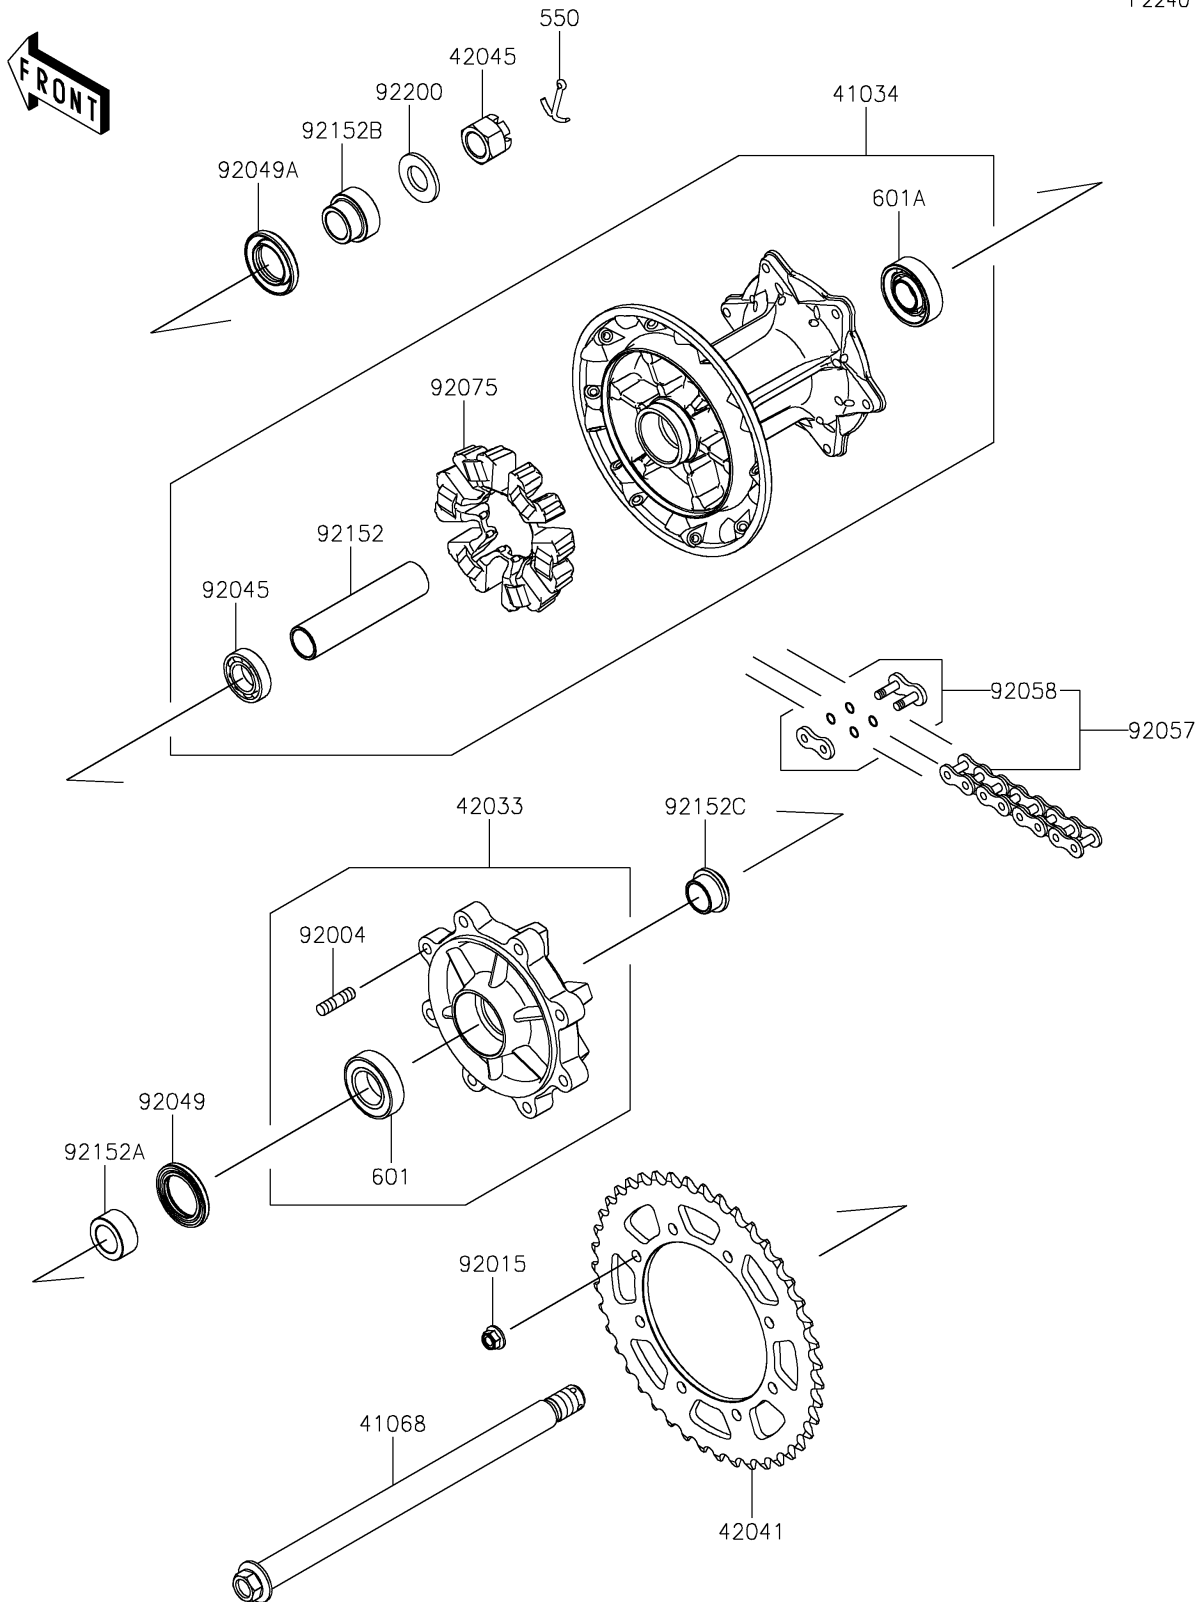

2025 KLR650

PARTS DIAGRAM

Rear Hub

F2240

2025 KLR650

PARTS LIST

Rear Hub

ITEM NAME	PART NUMBER	QUANTITY
-----------	-------------	----------
