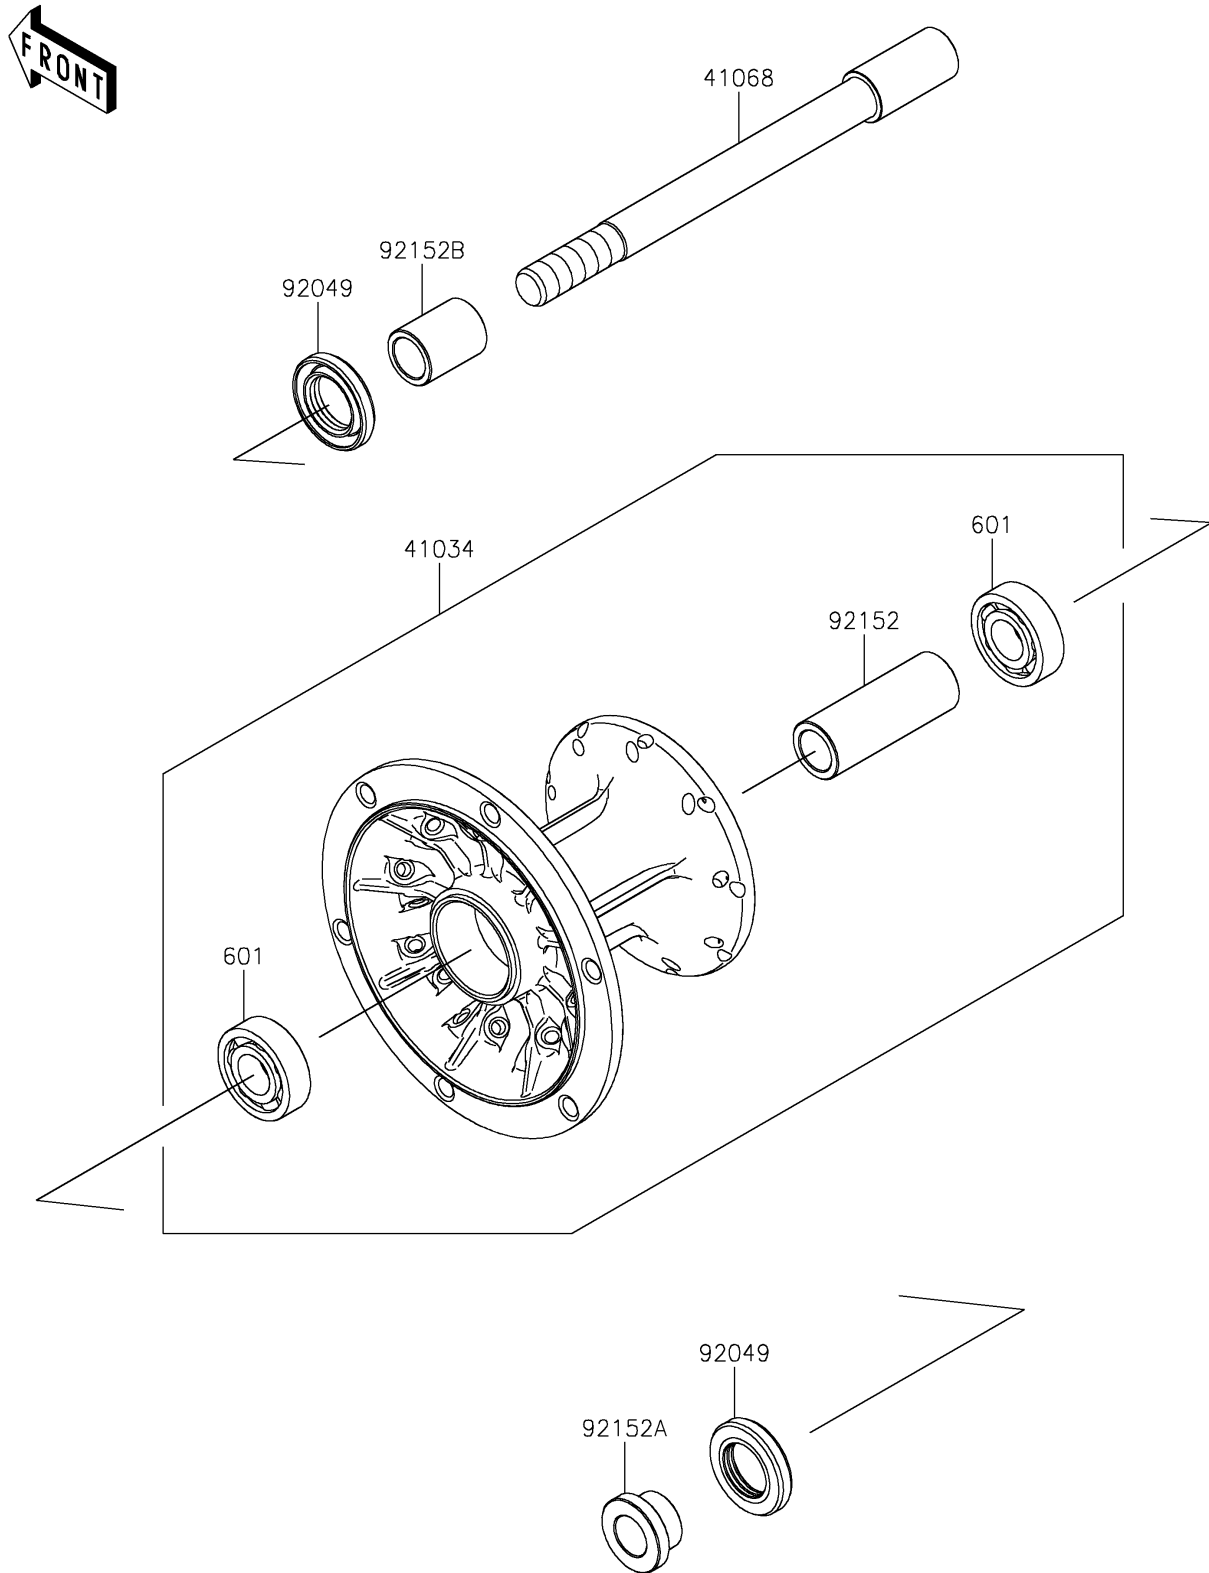

2024 KLR650

PARTS DIAGRAM

Front Hub

F2230

2024 KLR650

PARTS LIST

Front Hub

Kawasaki

Let the Good Times Roll®

ITEM NAME

PART NUMBER

QUANTITY
