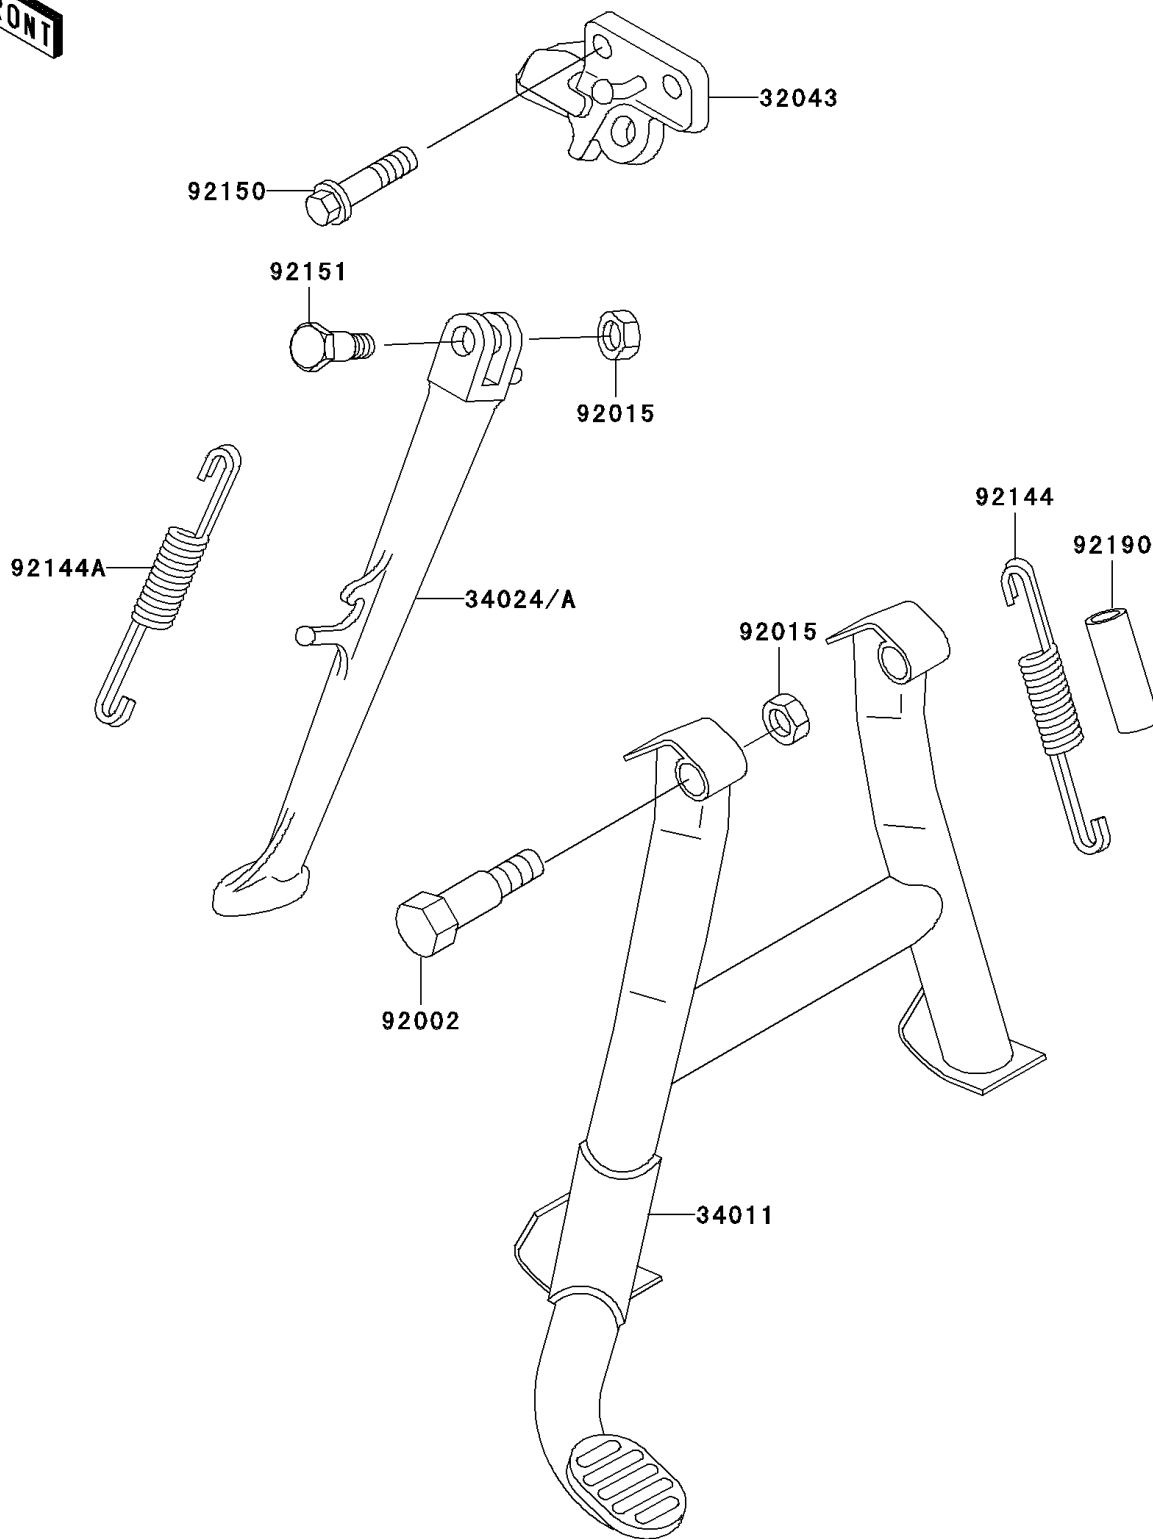

2004 ZZR600

PARTS DIAGRAM

Stand(s)

Kawasaki

Let the Good Times Roll®

F2190

2004 ZZR600

PARTS LIST

Stand(s)

ITEM NAME	PART NUMBER	QUANTITY
BRACKET-STAND,SIDE (Ref # 32043)	32043-1384	1
STAND-CENTER (Ref # 34011)	34011-1147	1
BOLT,CENTER STAND (Ref # 92002)	92002-1518	2
NUT,LOCK,10MM,BLACK (Ref # 92015)	92015-1188	3
SPRING,CENTER STAND (Ref # 92144)	92144-1098	1
SPRING,SIDE STAND (Ref # 92144A)	92144-1127	1
BOLT,FLANGED,10X35 (Ref # 92150)	92150-1646	2
BOLT,SIDE STAND (Ref # 92151)	92151-1291	1
TUBE,16.5X20.5X55 (Ref # 92190)	92190-1462	1
STAND-SIDE,P.C.GRAY (Ref # 34024)	34024-1269-CQ	1
STAND-SIDE,C.GRAY (Ref # 34024A)	34024-1269-EZ	1