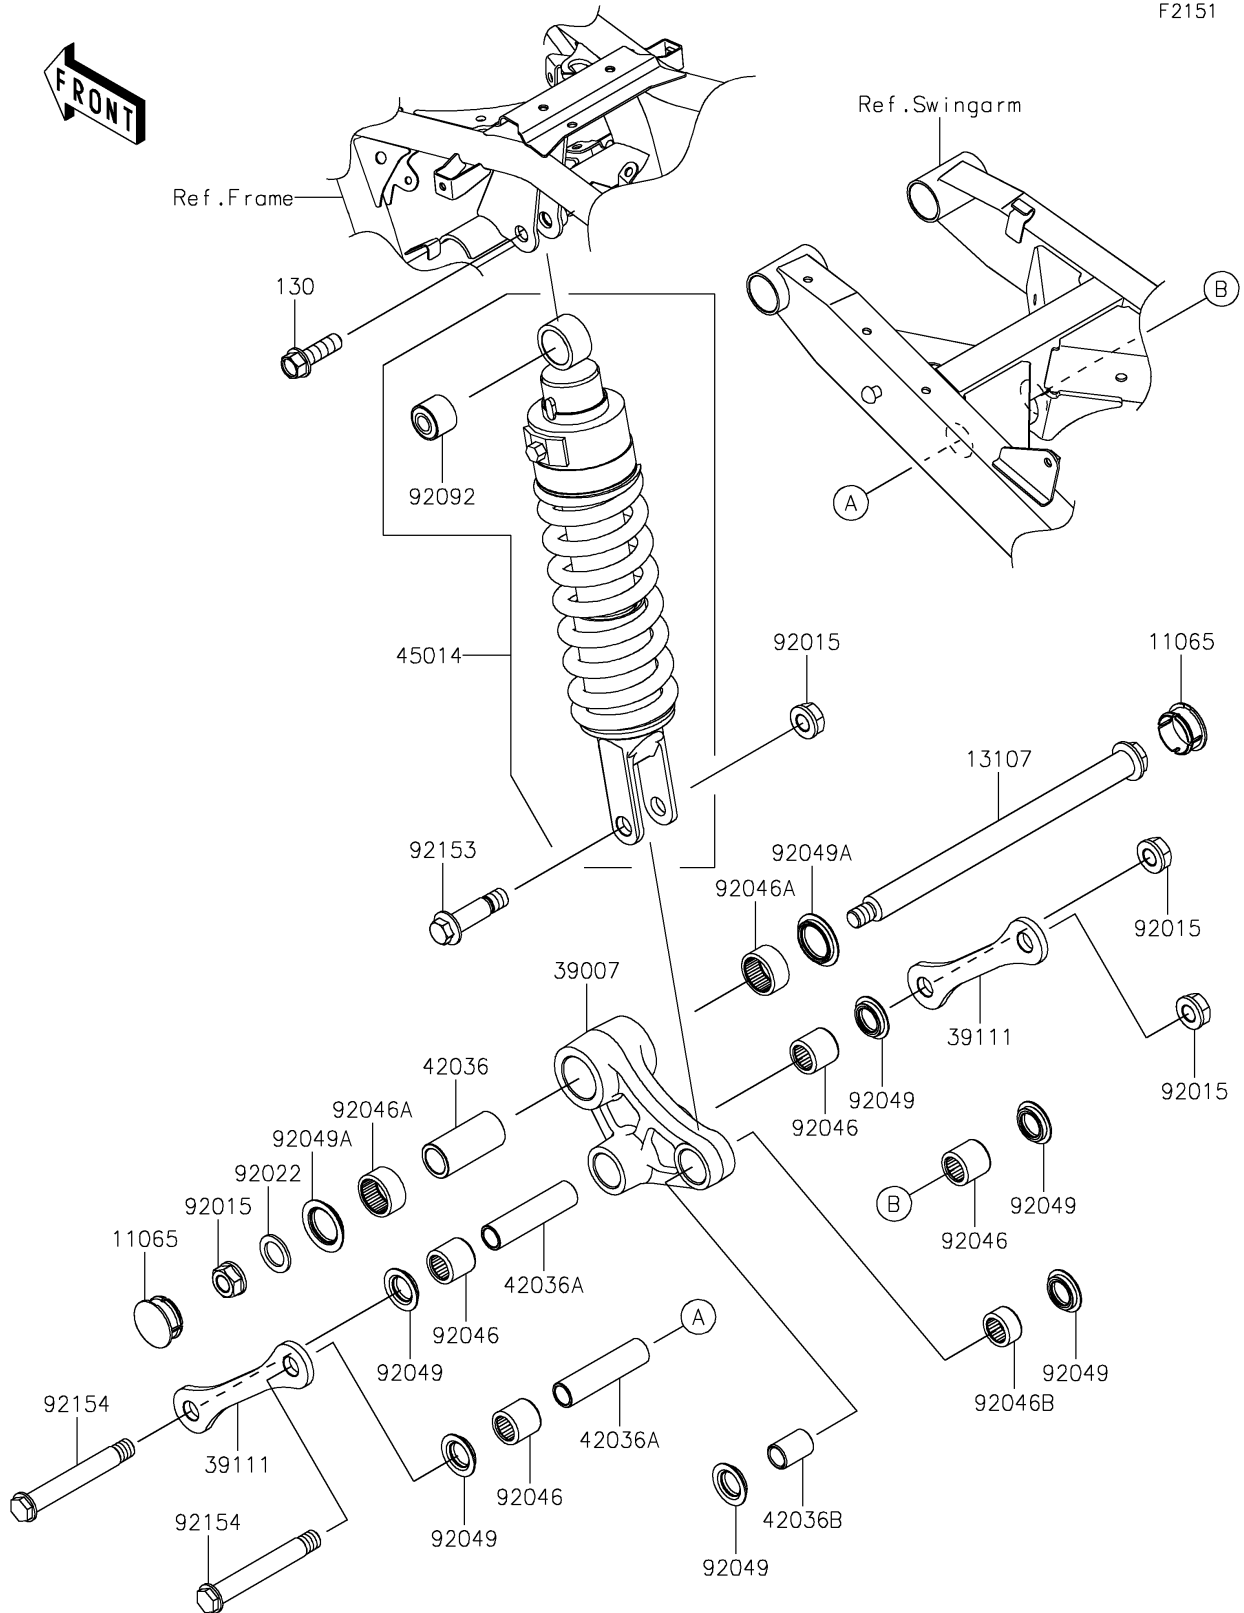

2025 KLR650

PARTS DIAGRAM

Suspension/Shock Absorber

F2151

2025 KLR650

PARTS LIST

Suspension/Shock Absorber

ITEM NAME

PART NUMBER

QUANTITY
