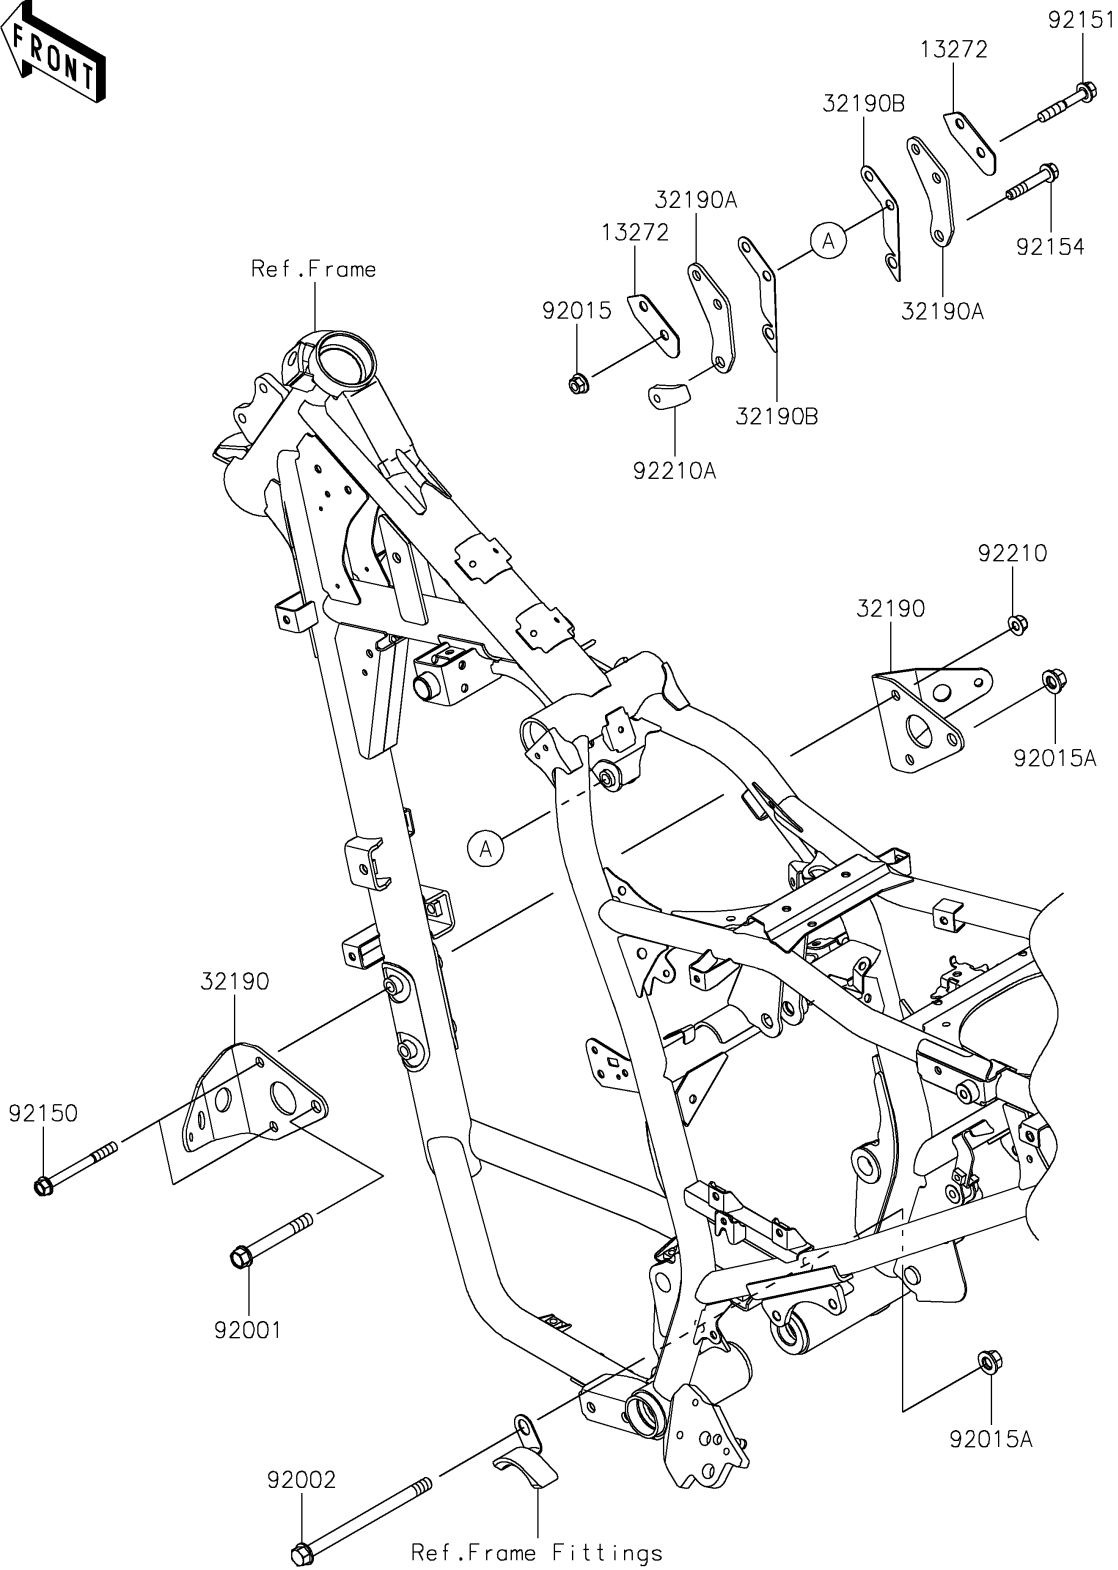

2025 KLR650

PARTS DIAGRAM

Engine Mount

F2122

2025 KLR650

PARTS LIST

Engine Mount

Kawasaki

Let the Good Times Roll®

ITEM NAME

PART NUMBER

QUANTITY
