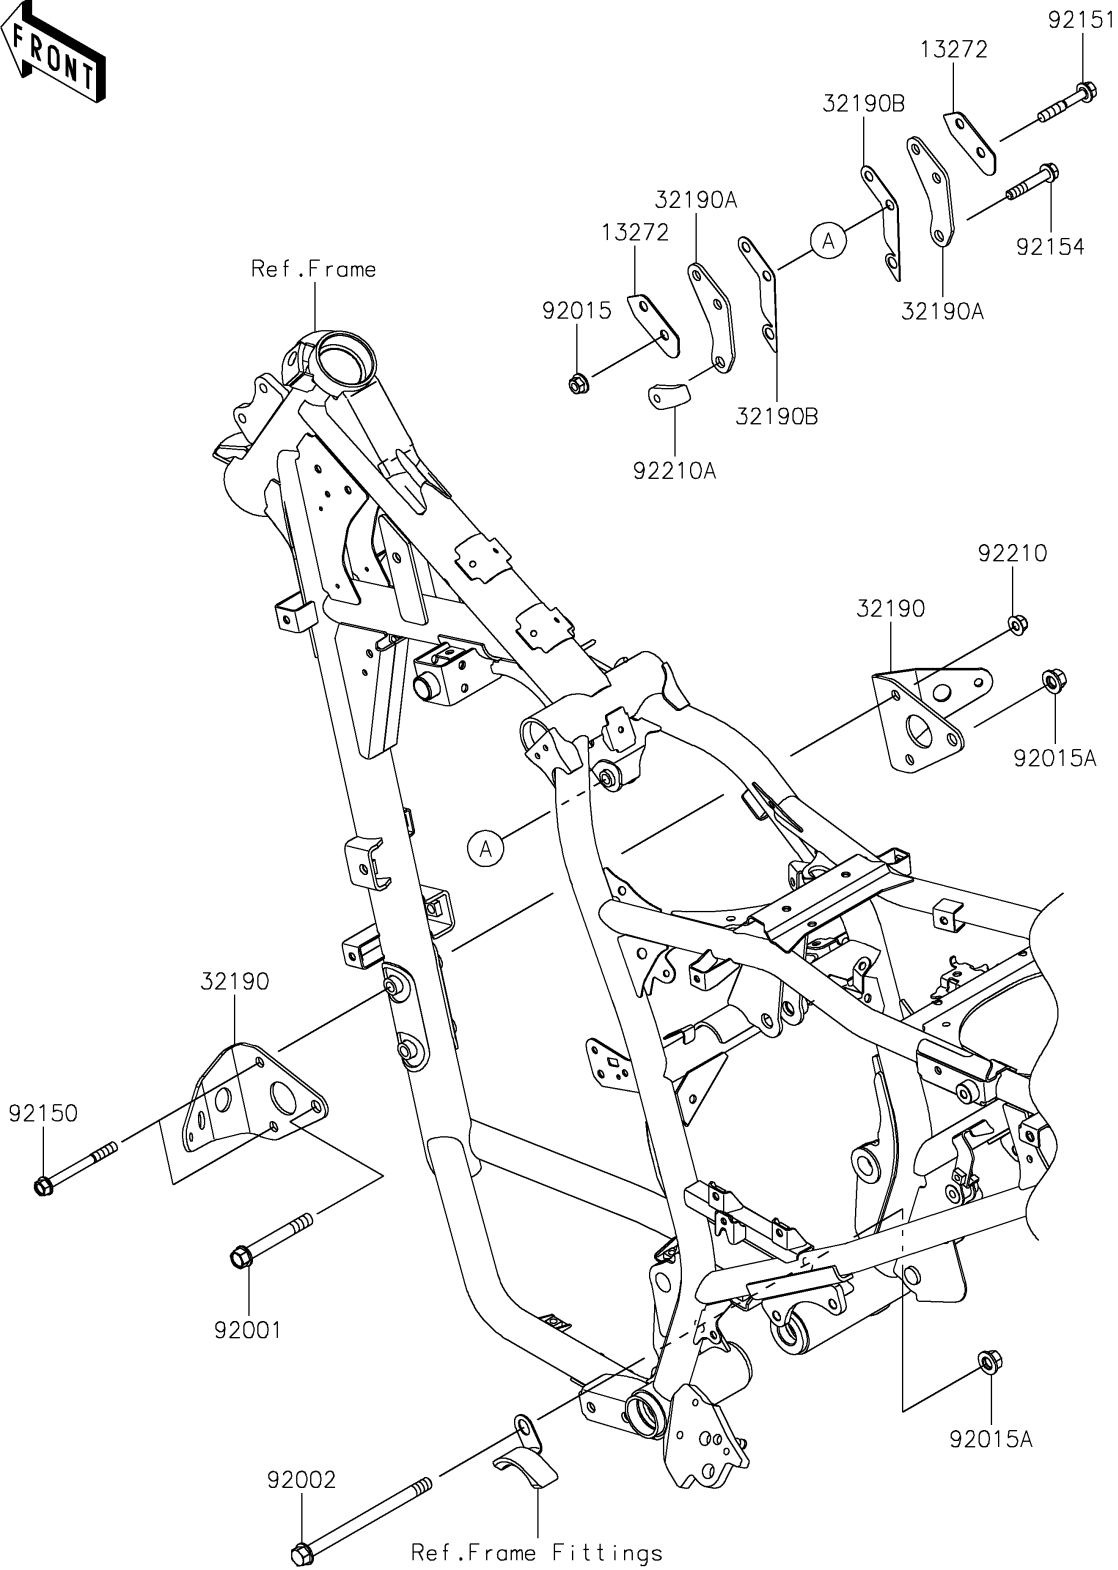

2024 KLR650

PARTS DIAGRAM

Engine Mount

F2122

2024 KLR650

PARTS LIST

Engine Mount

ITEM NAME	PART NUMBER	QUANTITY
-----------	-------------	----------
