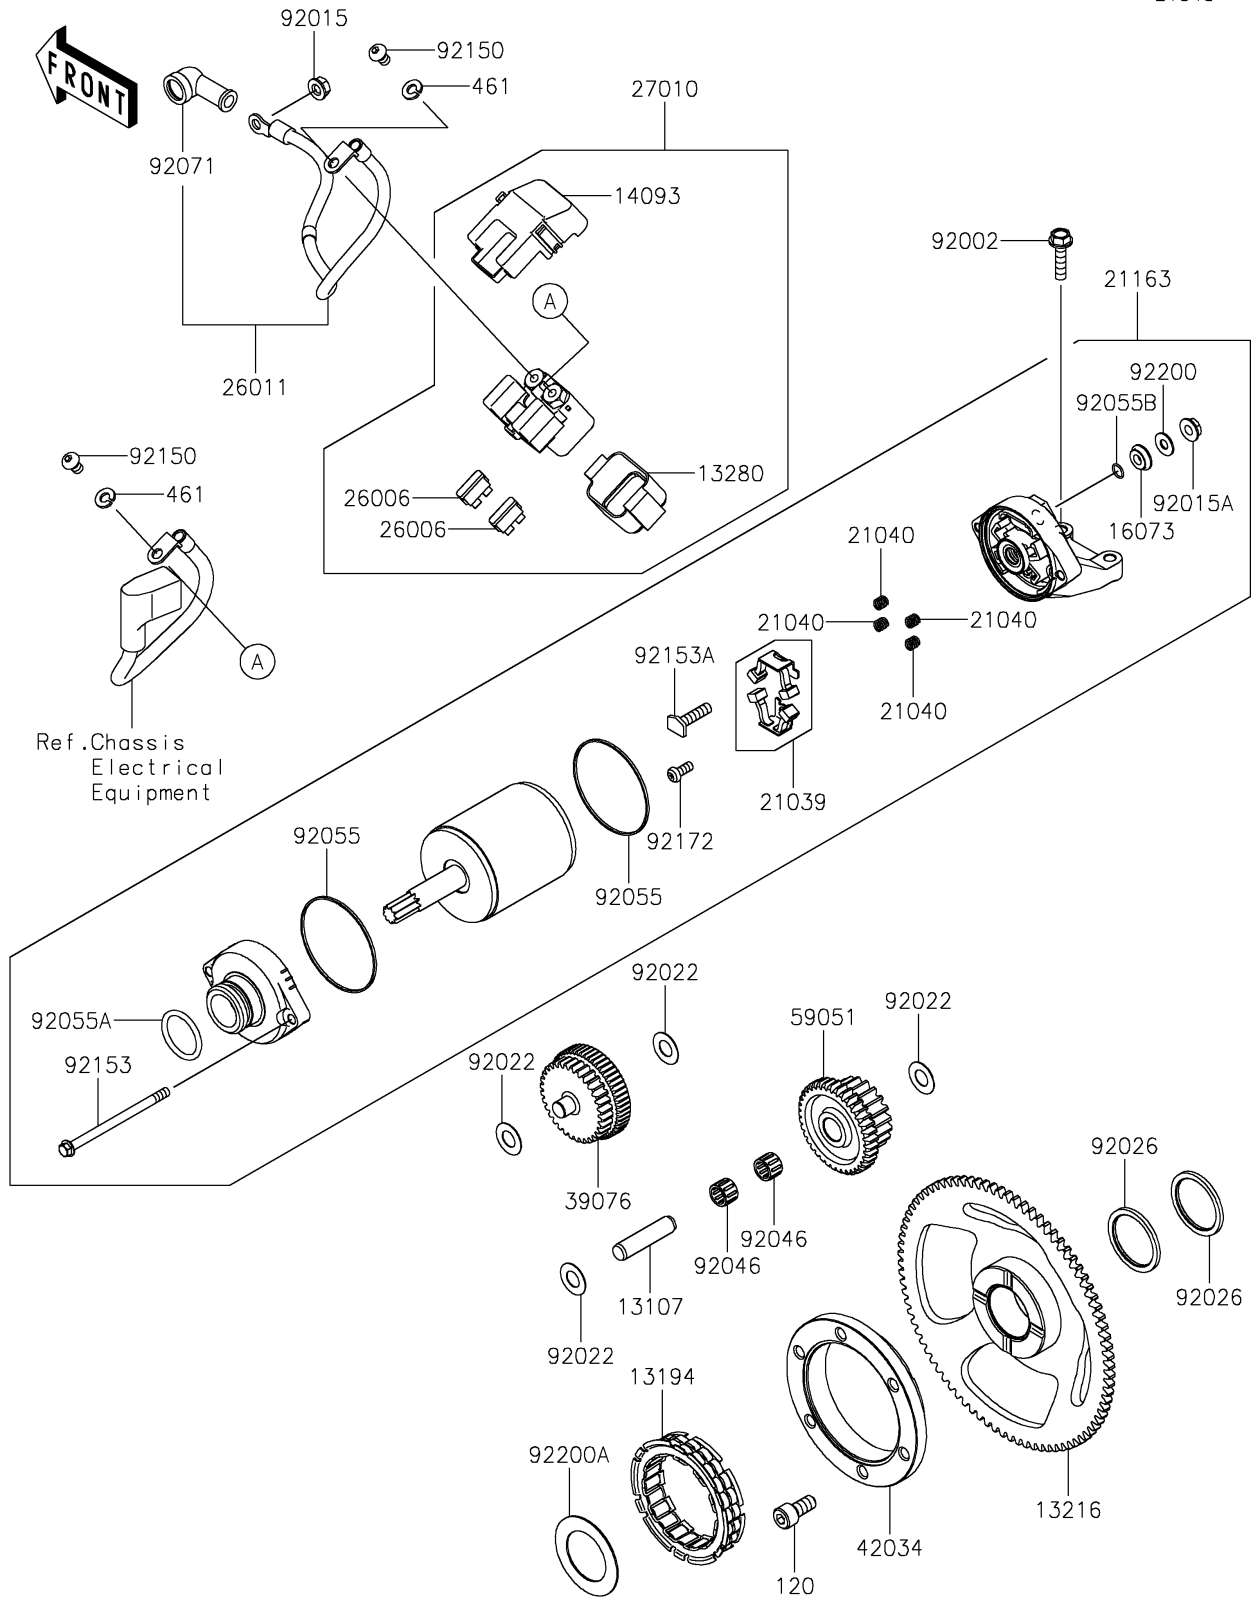

2023 KLR® 650

PARTS DIAGRAM

Starter Motor

E1840

2023 KLR® 650

PARTS LIST

Starter Motor

ITEM NAME	PART NUMBER	QUANTITY
SHAFT,IDLER (Ref # 13107)	13107-1135	1
CLUTCH-ONEWAY (Ref # 13194)	13194-1089	1
GEAR-COMP,ONEWAY CLUTCH (Ref # 13216)	13216-0044	1
HOLDER (Ref # 13280)	13280-0710	1
COVER (Ref # 14093)	14093-0199	1
INSULATOR (Ref # 16073)	16073-0053	1
BRUSH,CARBON (Ref # 21039)	21039-0004	1
SPRING-BRUSH (Ref # 21040)	21040-0003	4
STARTER-ELECTRIC (Ref # 21163)	21163-0790	1
FUSE,BLADE,30A,GREEN (Ref # 26006)	26006-1006	2
WIRE-LEAD,STARTER (Ref # 26011)	26011-1938	1
SWITCH,MAGNETIC (Ref # 27010)	27010-0948	1
LIMITER,STARTER IDLE GEAR (Ref # 39076)	39076-0021	1
COUPLING (Ref # 42034)	42034-1094	1
GEAR-SPUR,20T & 37T (Ref # 59051)	59051-1133	1
BOLT,FLANGED,6X25 (Ref # 92002)	92002-1086	2
NUT,FLANGED,6MM (Ref # 92015)	92015-1367	1
NUT,STARTER MOTOR (Ref # 92015A)	92015-1476	1
WASHER,10.2X20X0.5 (Ref # 92022)	92022-1649	4
SPACER (Ref # 92026)	92026-1474	2
BEARING-NEEDLE,K10X14X10 (Ref # 92046)	92046-1134	2
RING-O (Ref # 92055)	92055-0136	2
RING-O (Ref # 92055A)	92055-1276	1
RING-O,4.5X2.0 (Ref # 92055B)	92055-1370	1
GROMMET (Ref # 92071)	92071-0705	1
BOLT,6X10 (Ref # 92150)	92150-1577	2
BOLT (Ref # 92153)	92153-1850	2
BOLT (Ref # 92153A)	92153-1866	1
SCREW (Ref # 92172)	92172-0334	1

2023 KLR[®] 650

PARTS LIST

Starter Motor

ITEM NAME	PART NUMBER	QUANTITY
WASHER (Ref # 92200)	92200-0386	1
WASHER,32.2X50 (Ref # 92200A)	92200-0555	1
BOLT-SOCKET,8X18 (Ref # 120)	120CA0818	6
WASHER-SPRING,6MM (Ref # 461)	461DB0600	2