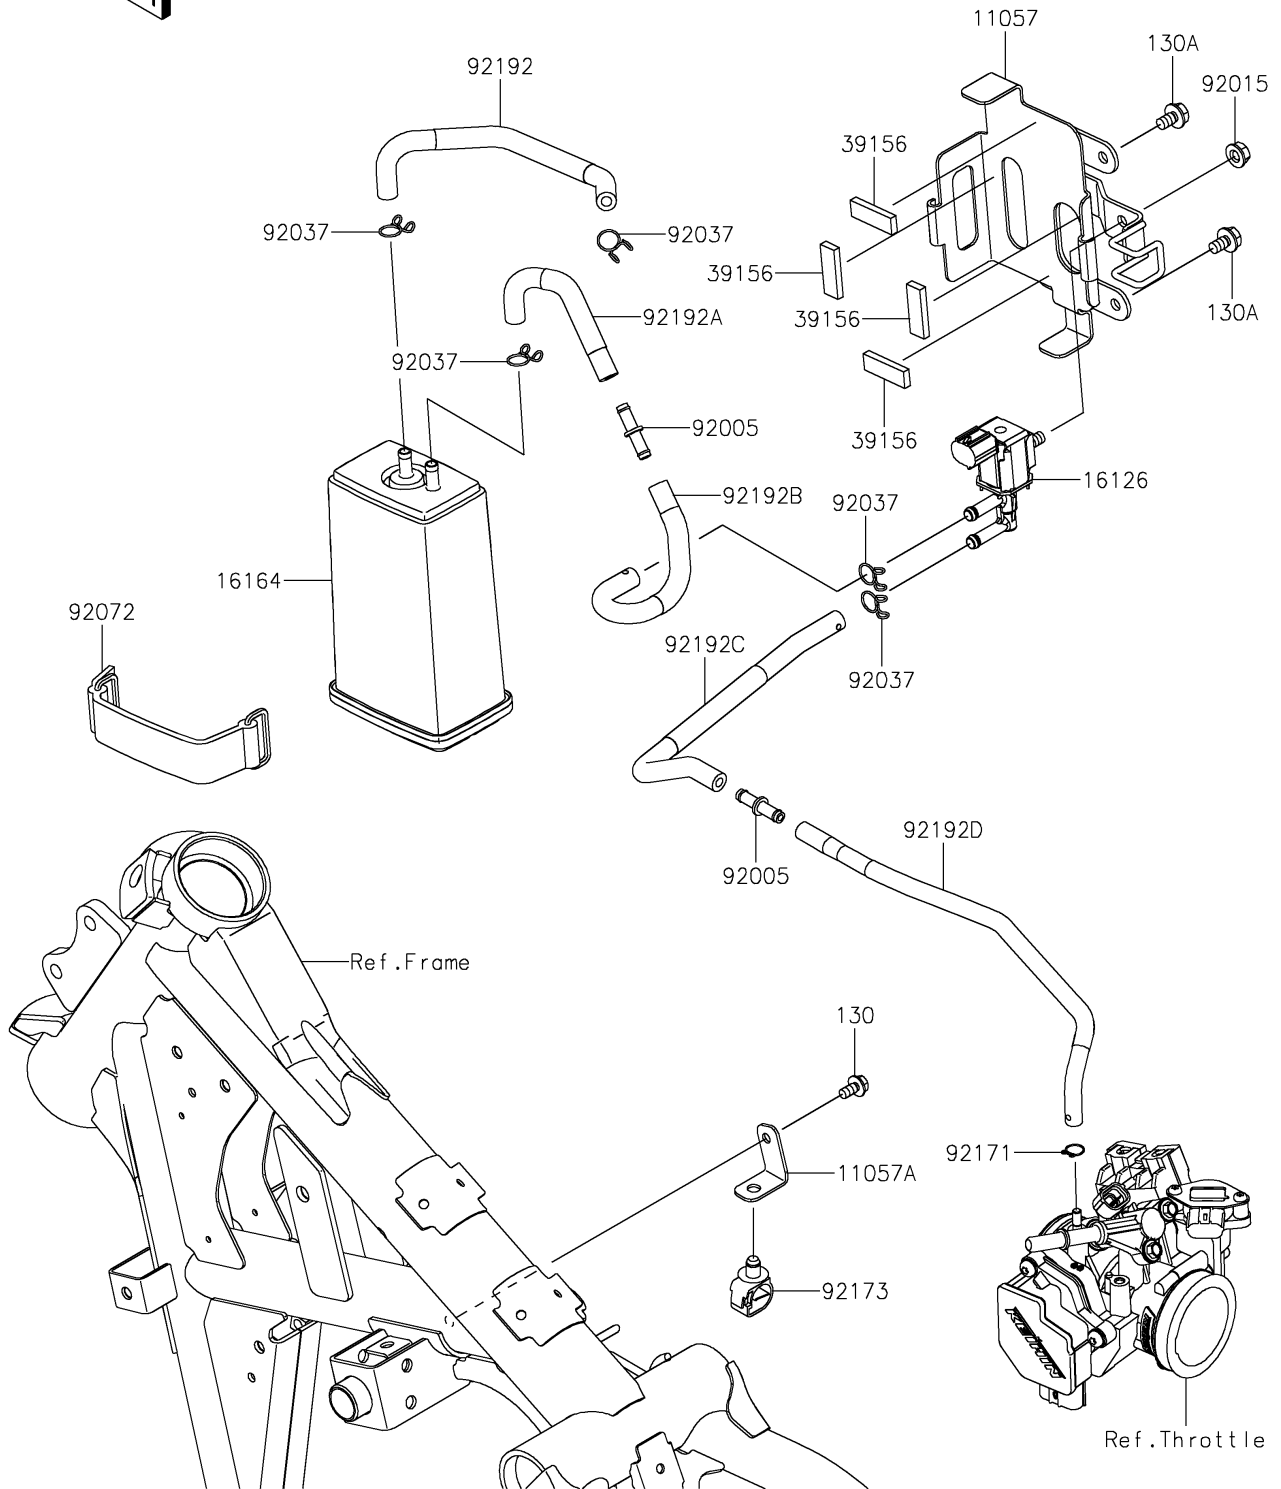

2025 KLR650

PARTS DIAGRAM

Fuel Evaporative System(CA)

E1650

2025 KLR650

PARTS LIST

Fuel Evaporative System(CA)

ITEM NAME

PART NUMBER

QUANTITY
