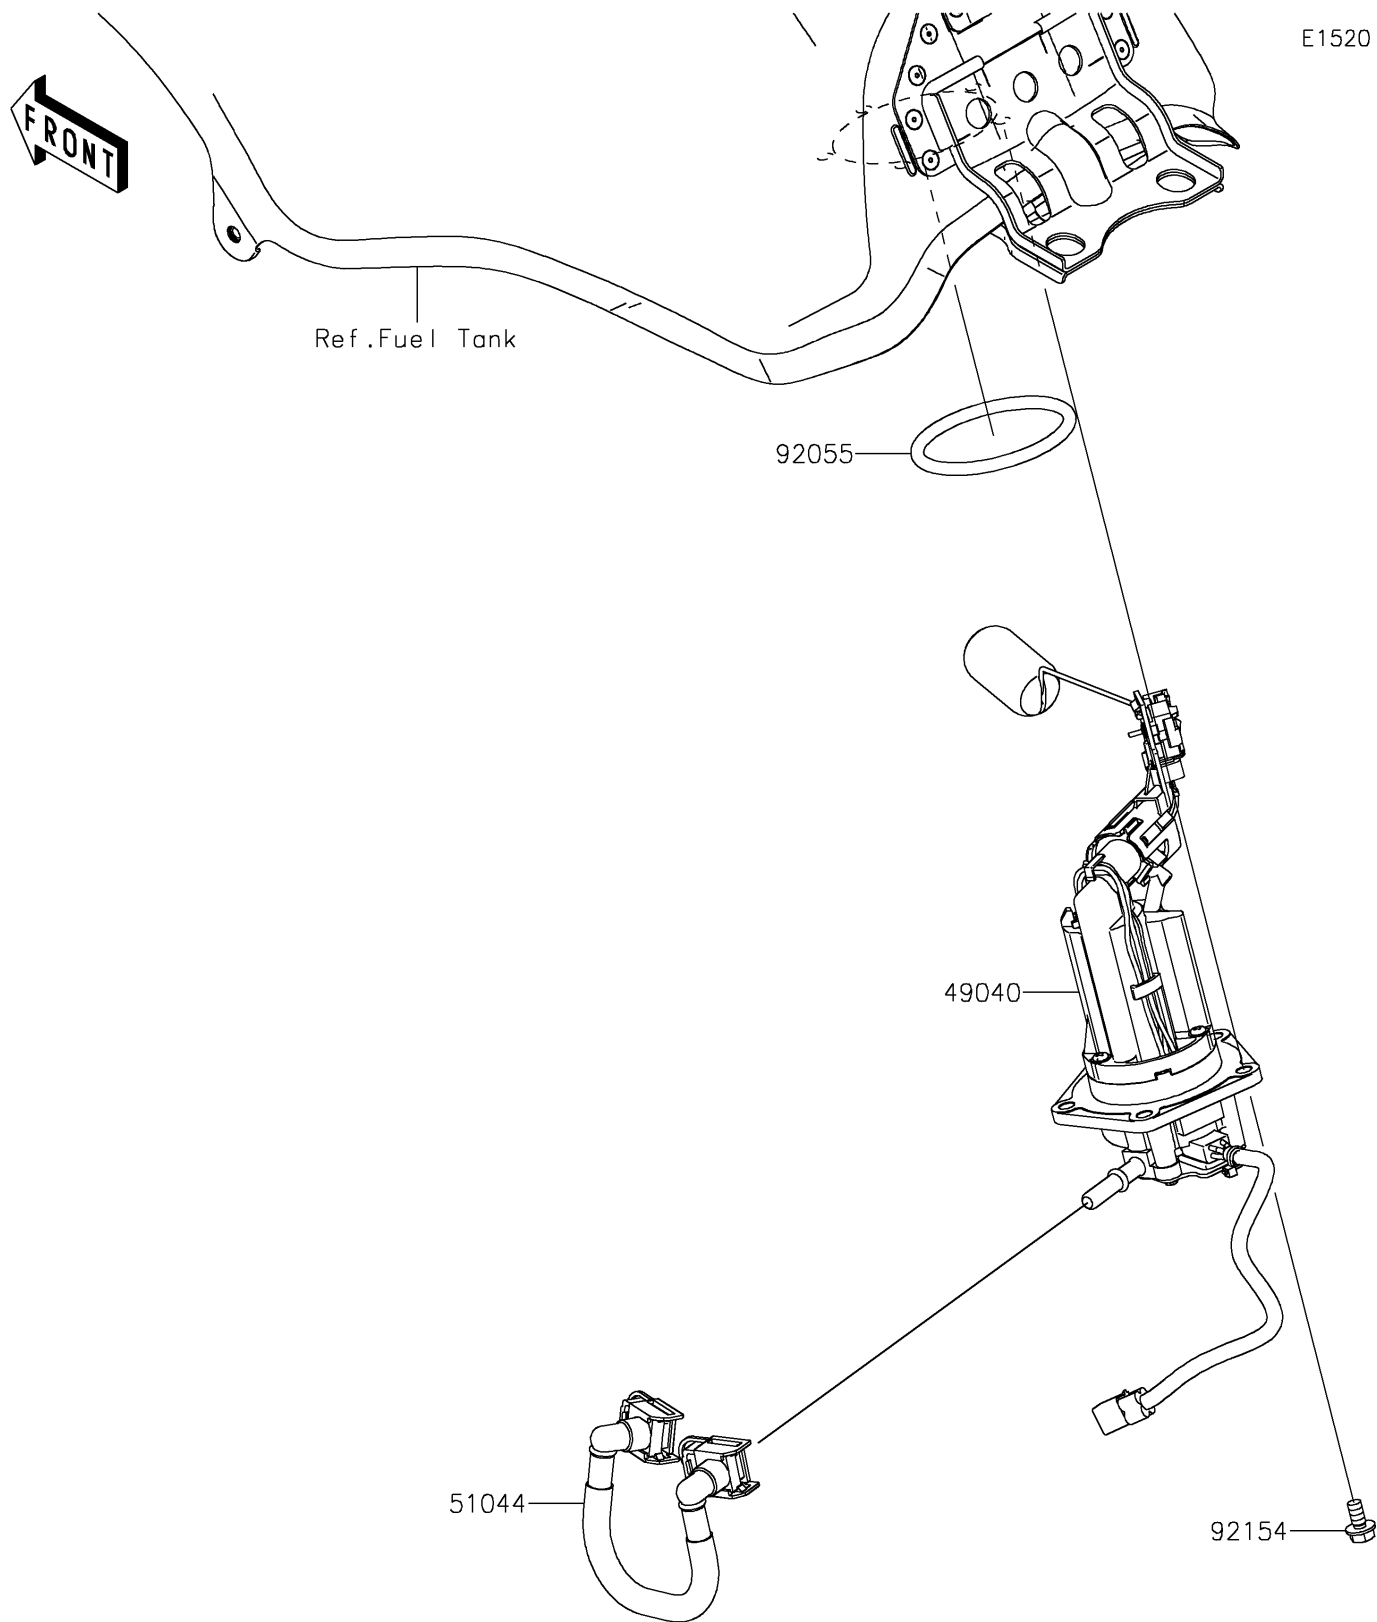

2025 KLR650

PARTS DIAGRAM

Fuel Pump

Kawasaki

Let the Good Times Roll®

2025 KLR650

PARTS LIST

Fuel Pump

Kawasaki

Let the Good Times Roll®

ITEM NAME

PART NUMBER

QUANTITY
