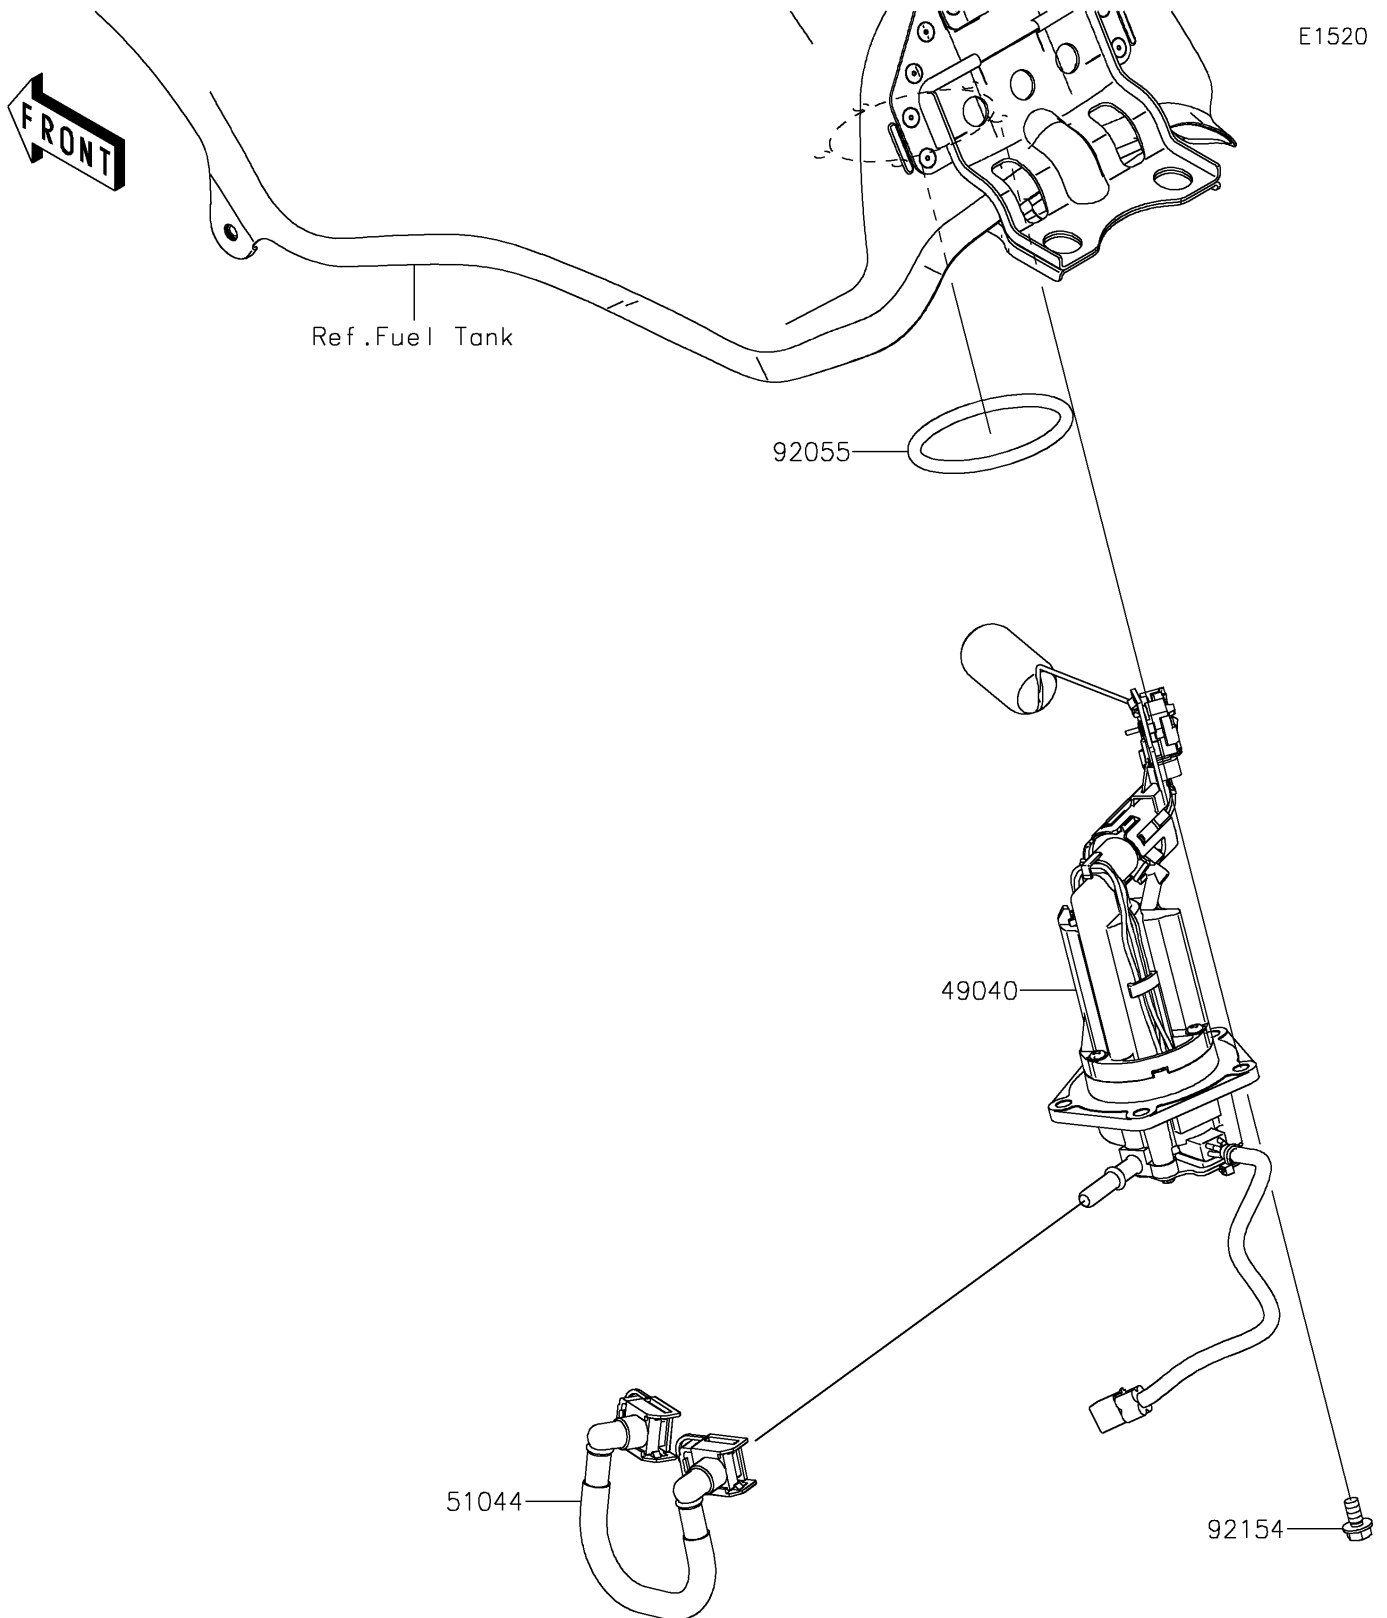

2025 KLR650

PARTS DIAGRAM

Fuel Pump

2025 KLR650

PARTS LIST

Fuel Pump

Kawasaki

Let the Good Times Roll®

ITEM NAME

PART NUMBER

QUANTITY
