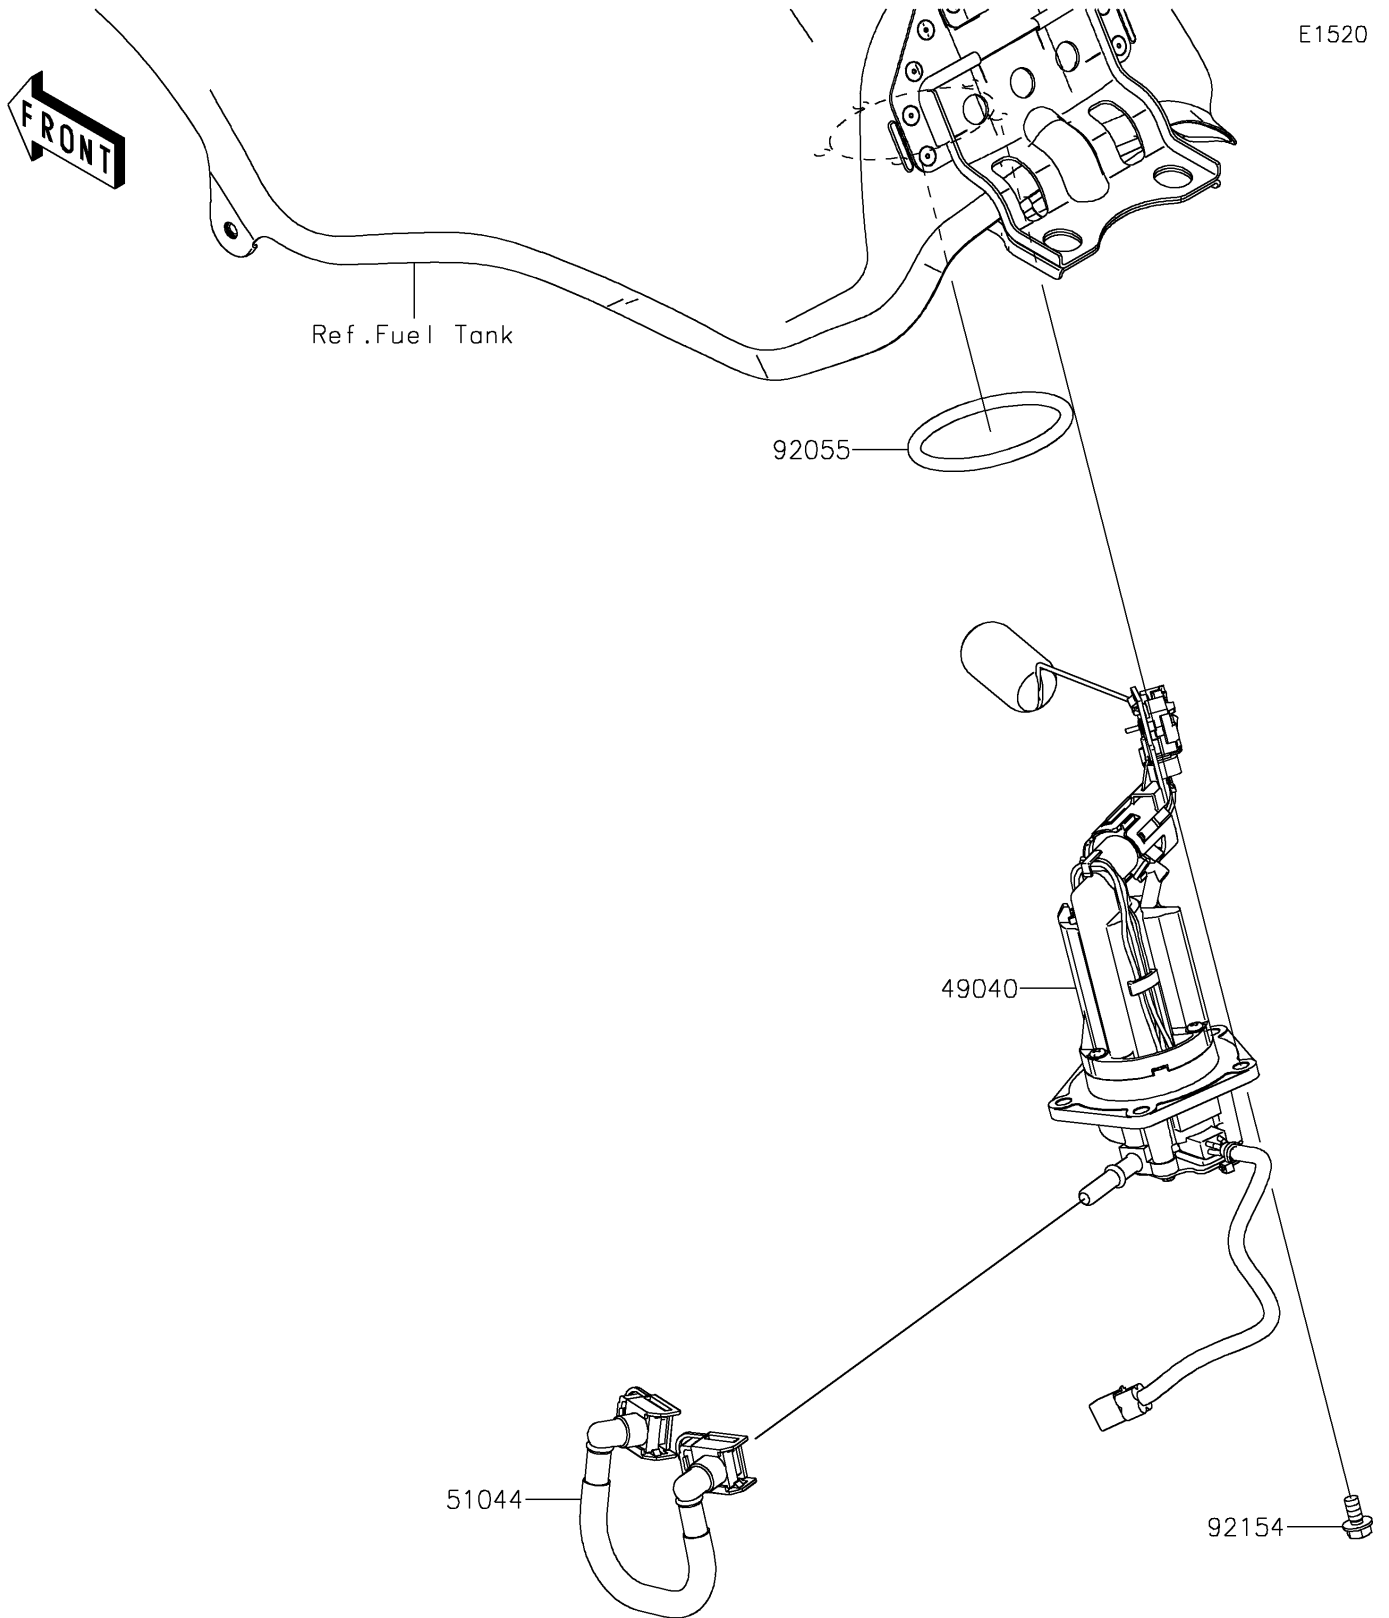

2024 KLR650

PARTS DIAGRAM

Fuel Pump

2024 KLR650

PARTS LIST

Fuel Pump

ITEM NAME

PART NUMBER

QUANTITY
