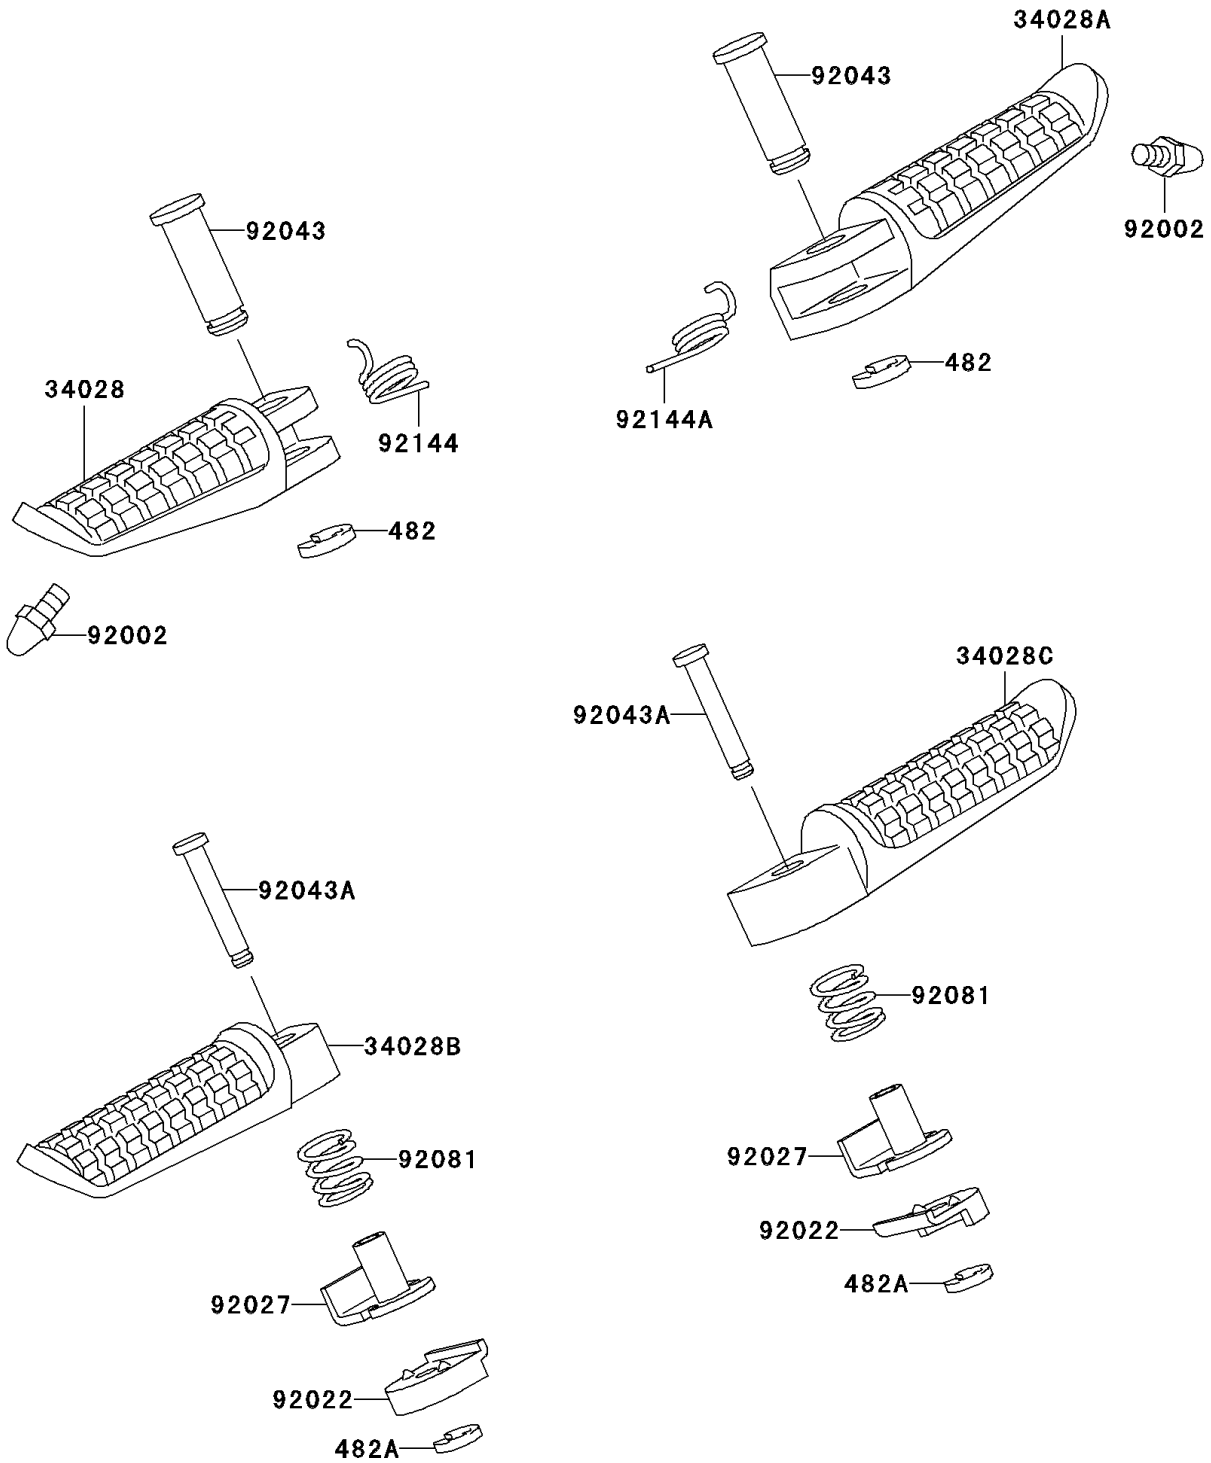

2003 ZZR600

PARTS DIAGRAM

Footrests

F2160

2003 ZZR600

PARTS LIST

Footrests

Kawasaki

Let the Good Times Roll®

ITEM NAME

PART NUMBER

QUANTITY
