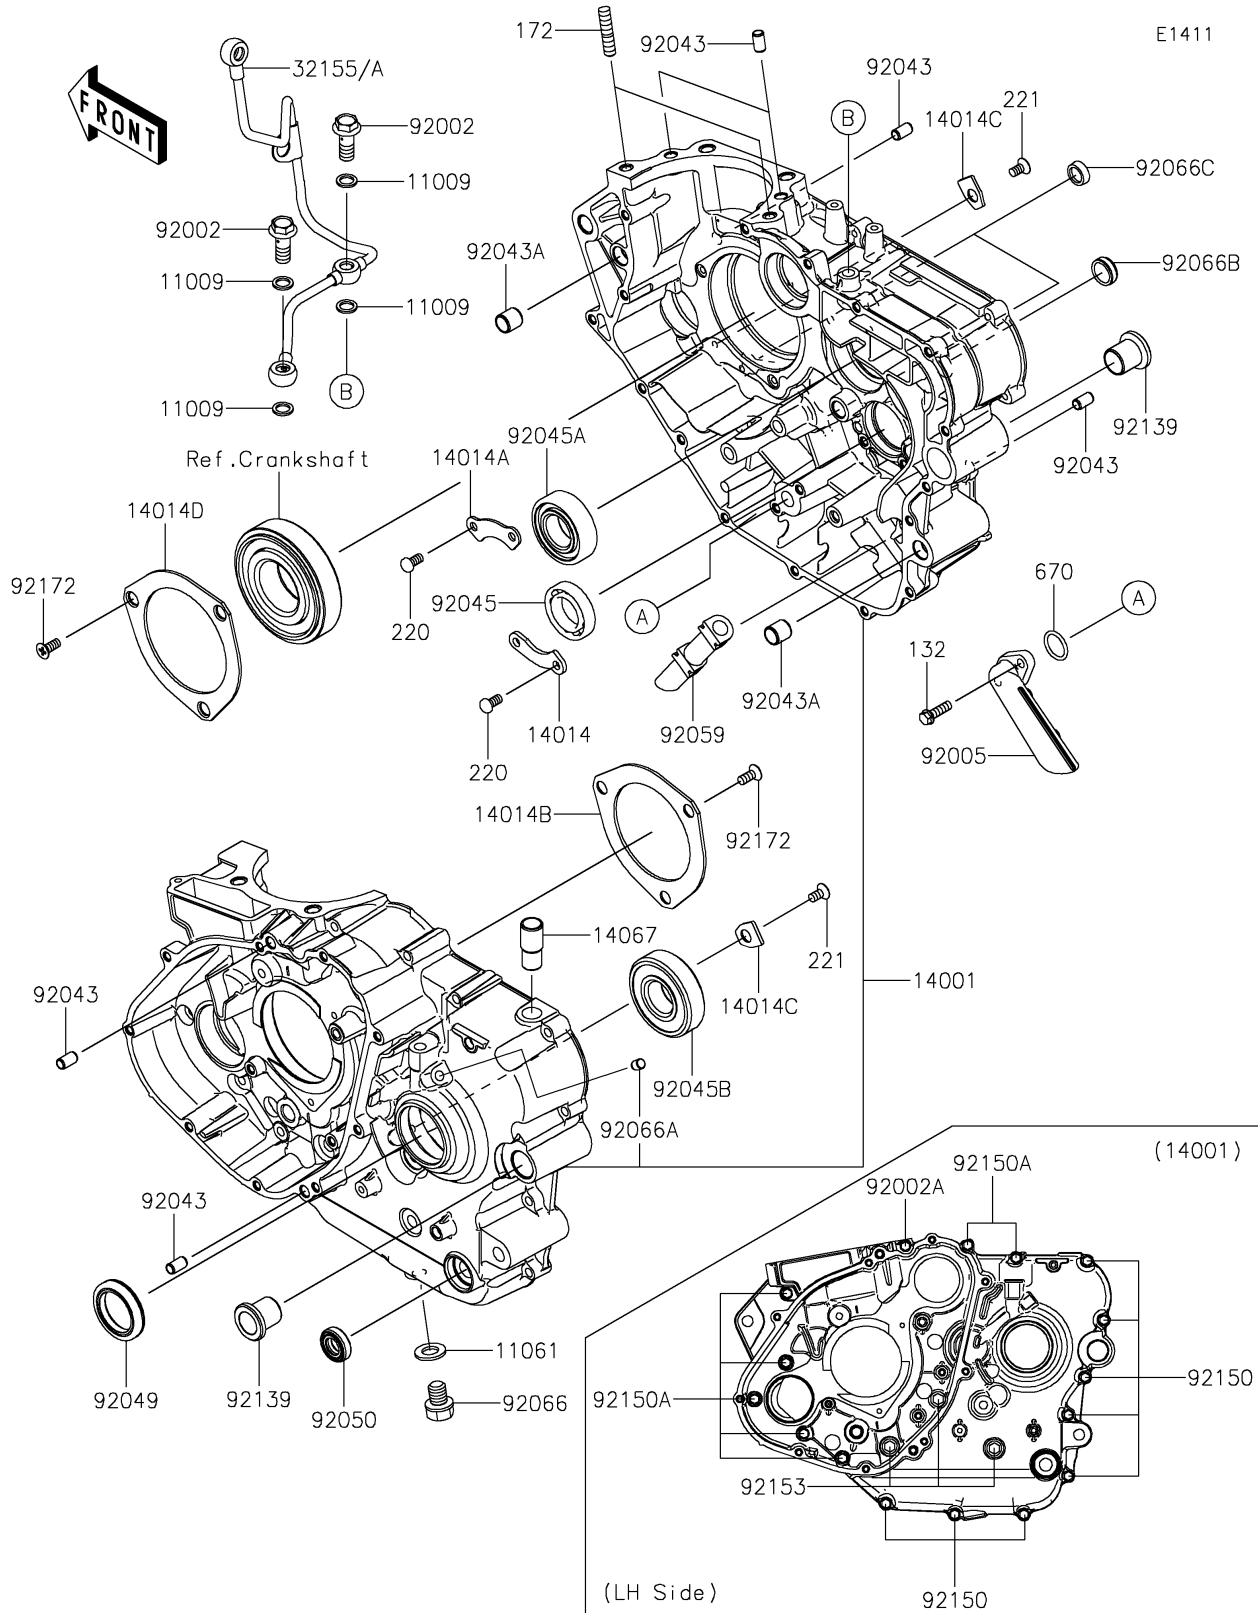

2024 KLR650

PARTS DIAGRAM

Crankcase

2024 KLR650

PARTS LIST

Crankcase

Kawasaki

Let the Good Times Roll®

ITEM NAME

PART NUMBER

QUANTITY
