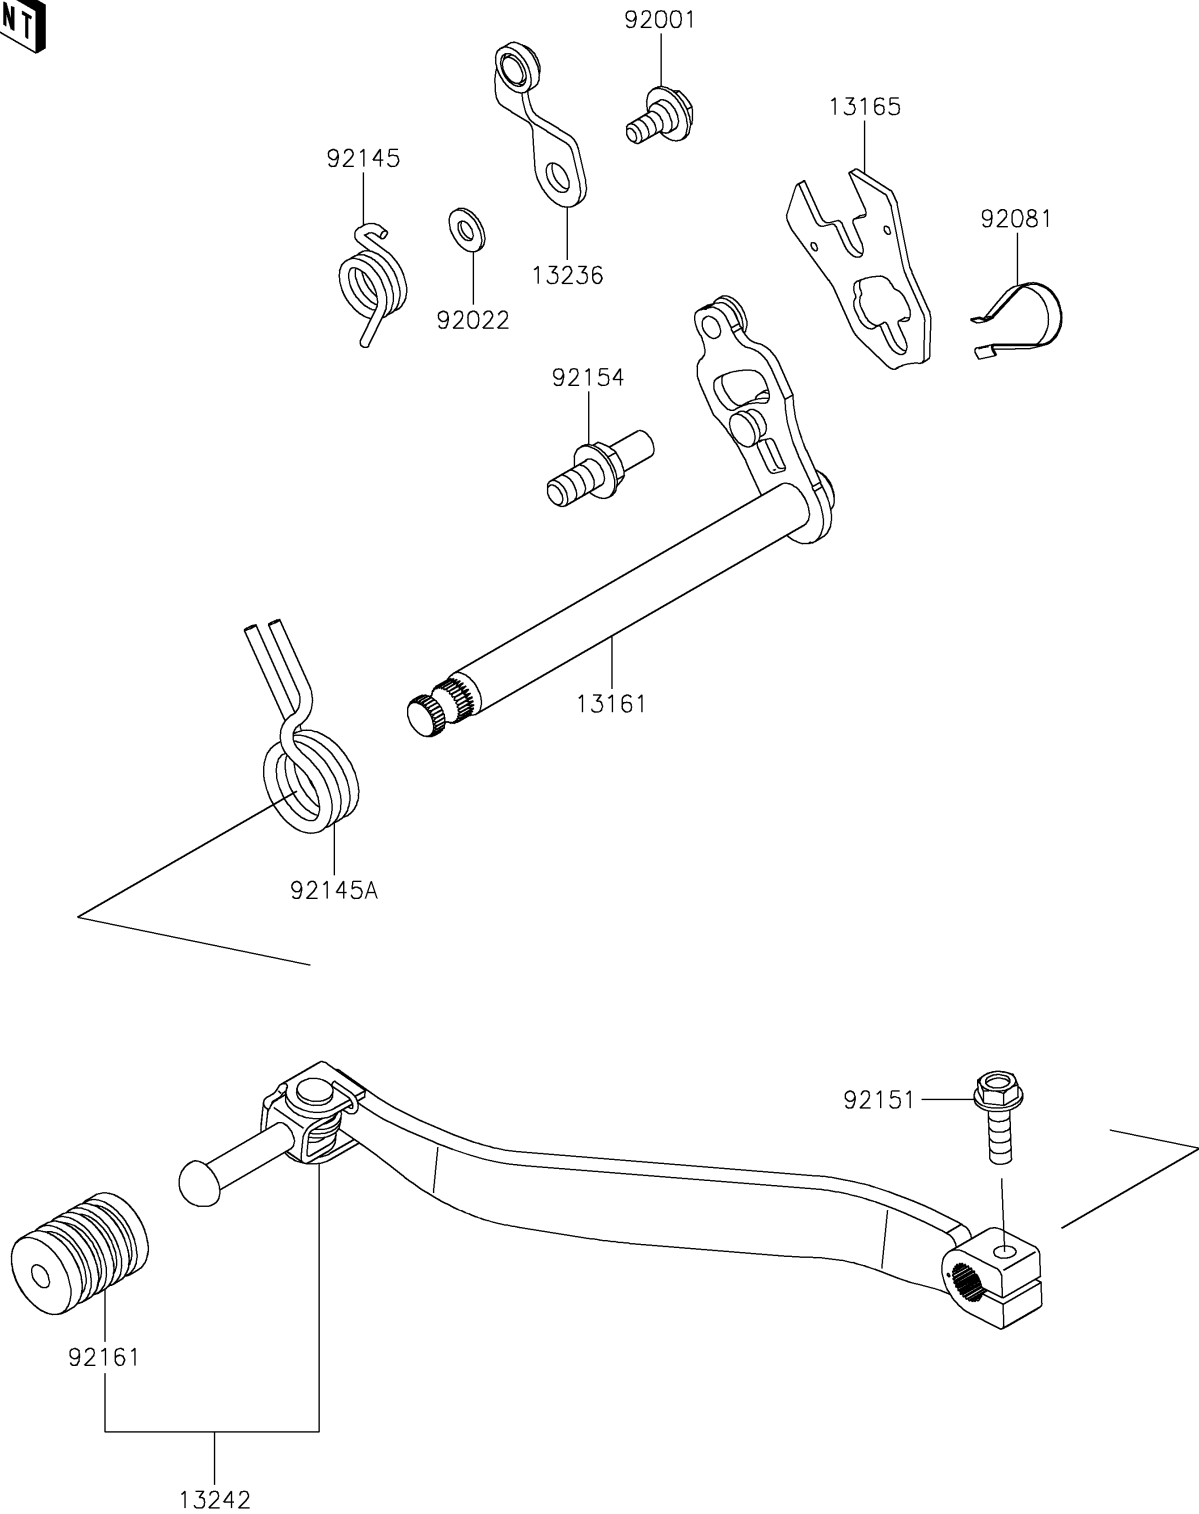

2025 KLR650

PARTS DIAGRAM

Gear Change Mechanism

E1370

2025 KLR650

PARTS LIST

Gear Change Mechanism

ITEM NAME

PART NUMBER

QUANTITY
