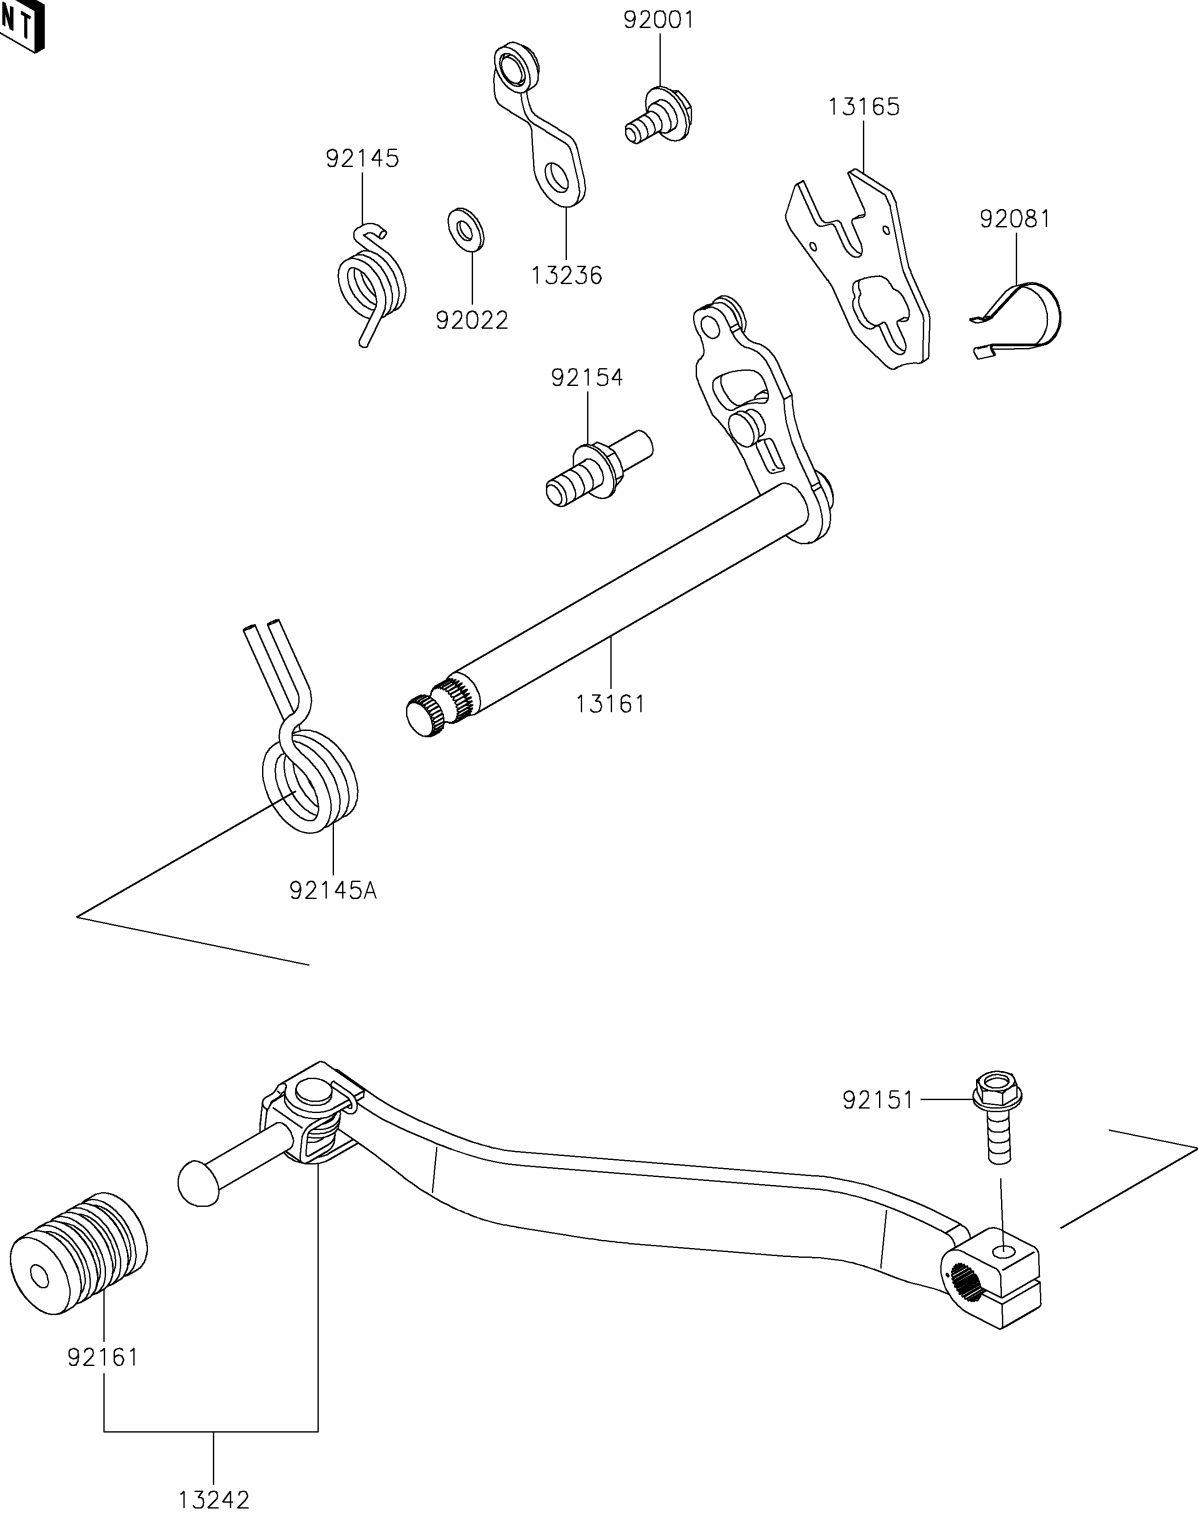

2024 KLR650

PARTS DIAGRAM

Gear Change Mechanism

E1370

2024 KLR650

PARTS LIST

Gear Change Mechanism

ITEM NAME	PART NUMBER	QUANTITY
-----------	-------------	----------
