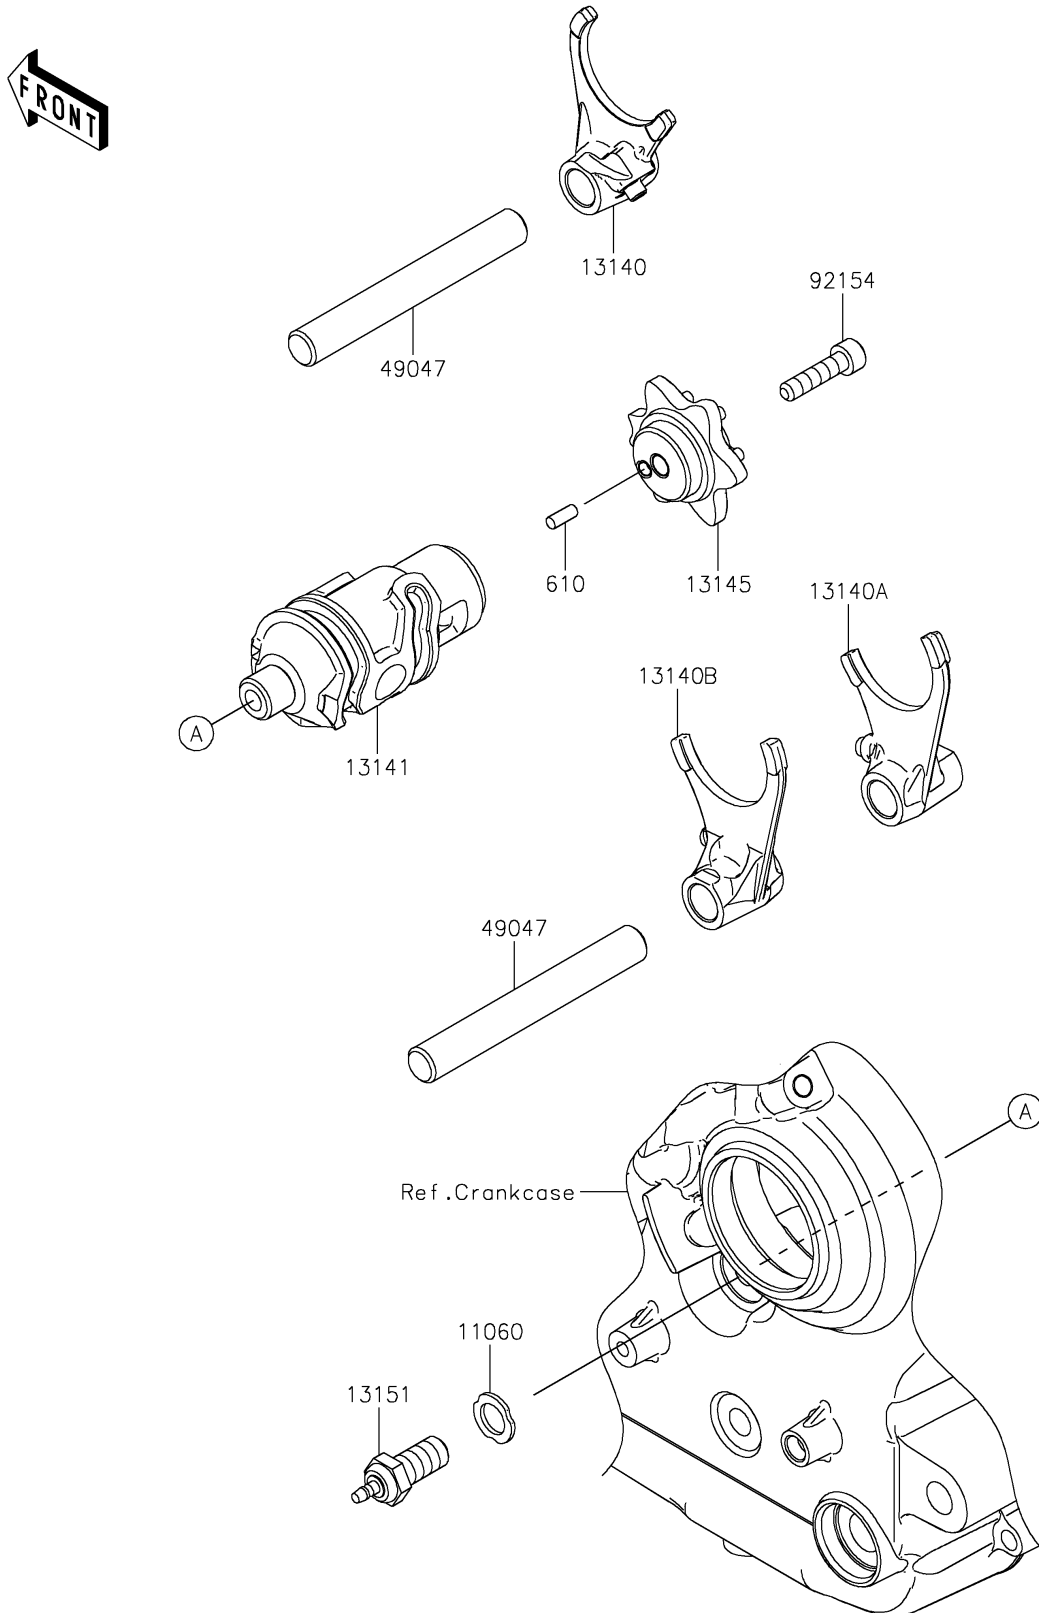

2025 KLR650

PARTS DIAGRAM

Gear Change Drum/Shift Fork(s)

E1362

2025 KLR650

PARTS LIST

Gear Change Drum/Shift Fork(s)

ITEM NAME

PART NUMBER

QUANTITY
