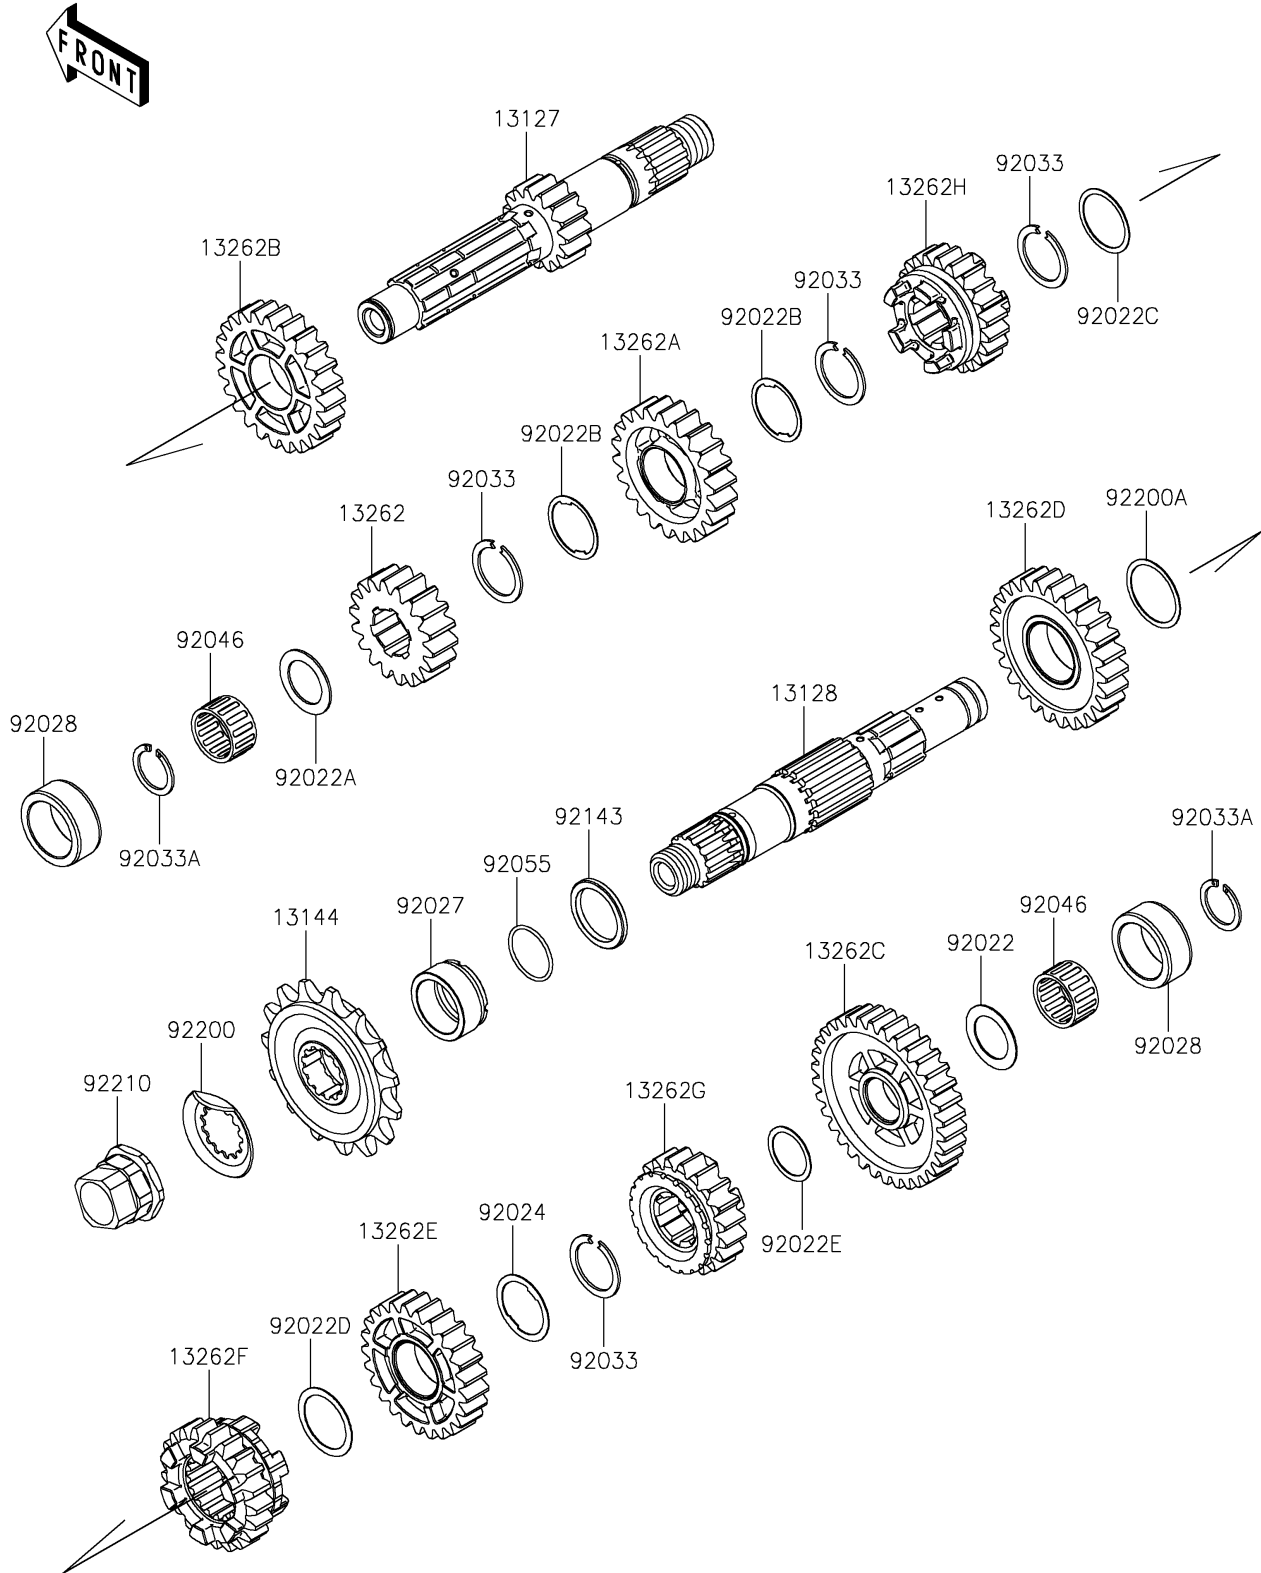

2025 KLR650

PARTS DIAGRAM

Transmission

E1361

2025 KLR650

PARTS LIST

Transmission

Kawasaki

Let the Good Times Roll®

ITEM NAME

PART NUMBER

QUANTITY
