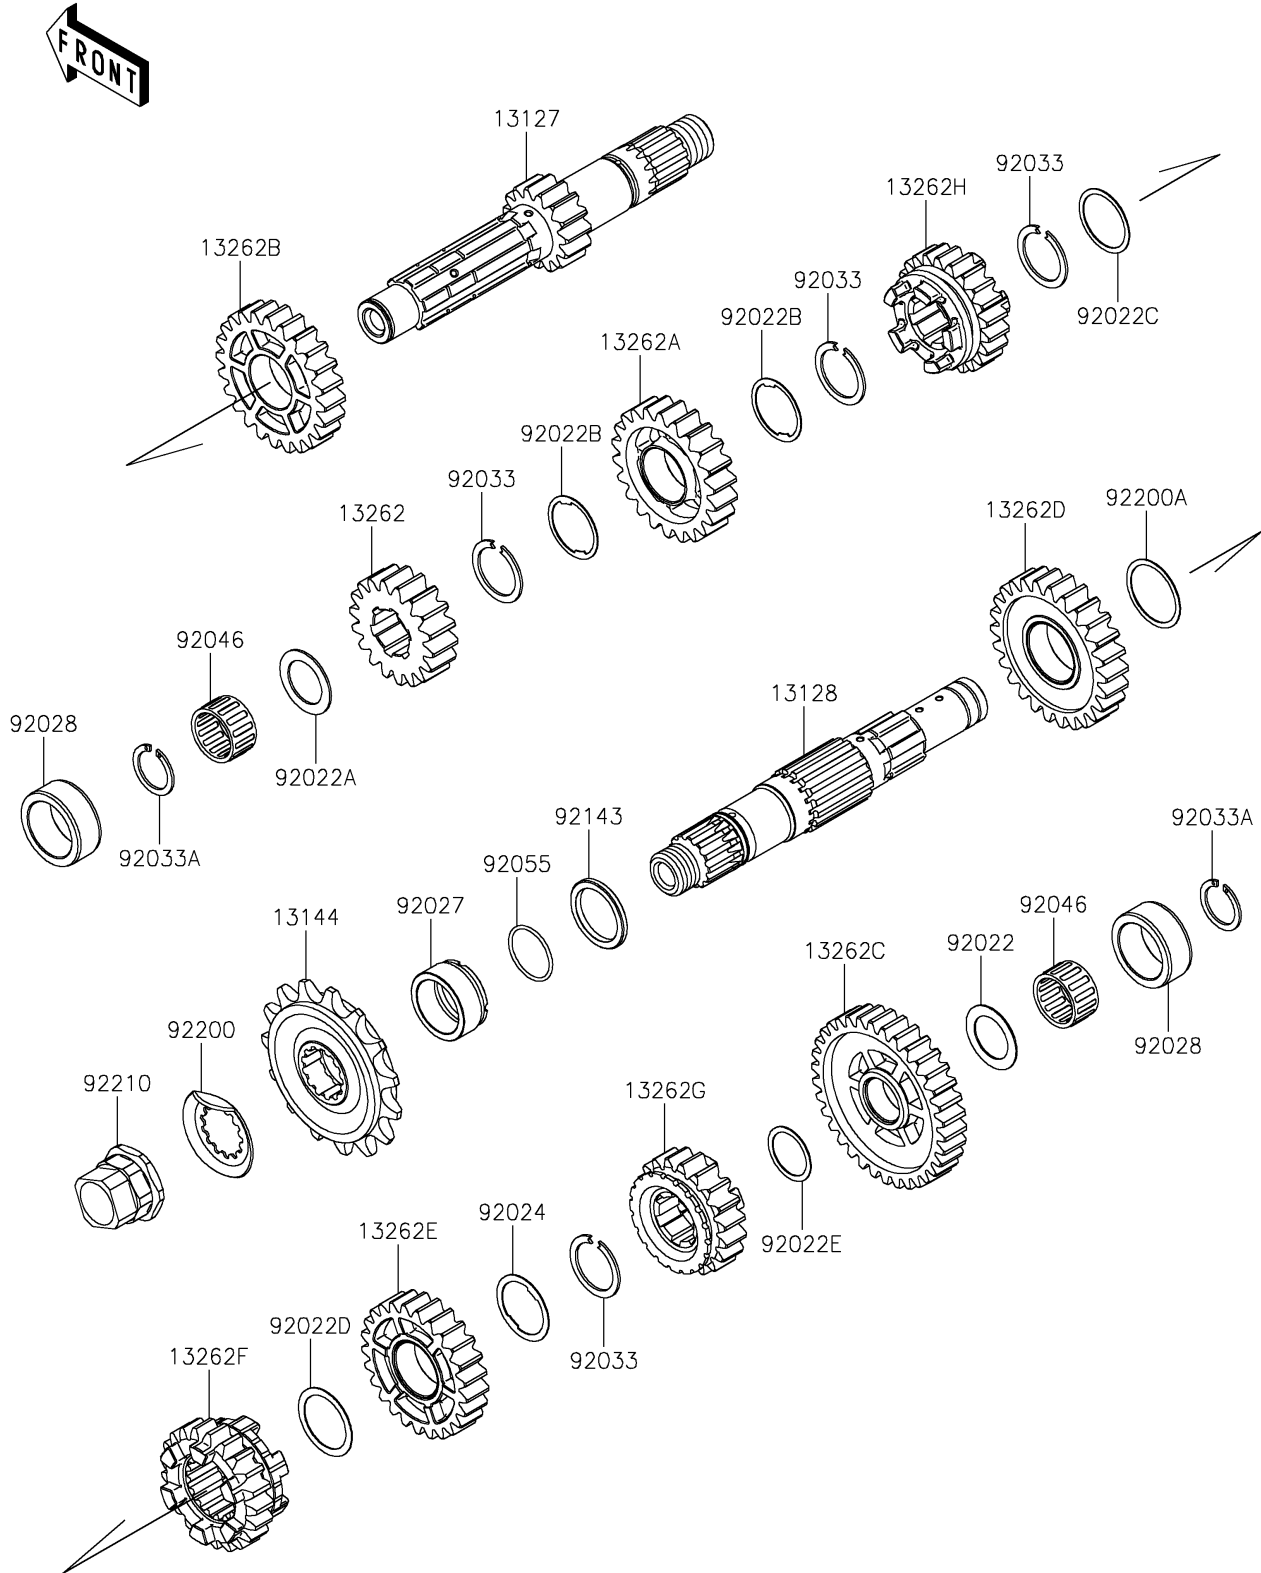

2024 KLR650

PARTS DIAGRAM

Transmission

E1361

2024 KLR650

PARTS LIST

Transmission

Kawasaki

Let the Good Times Roll®

ITEM NAME

PART NUMBER

QUANTITY
