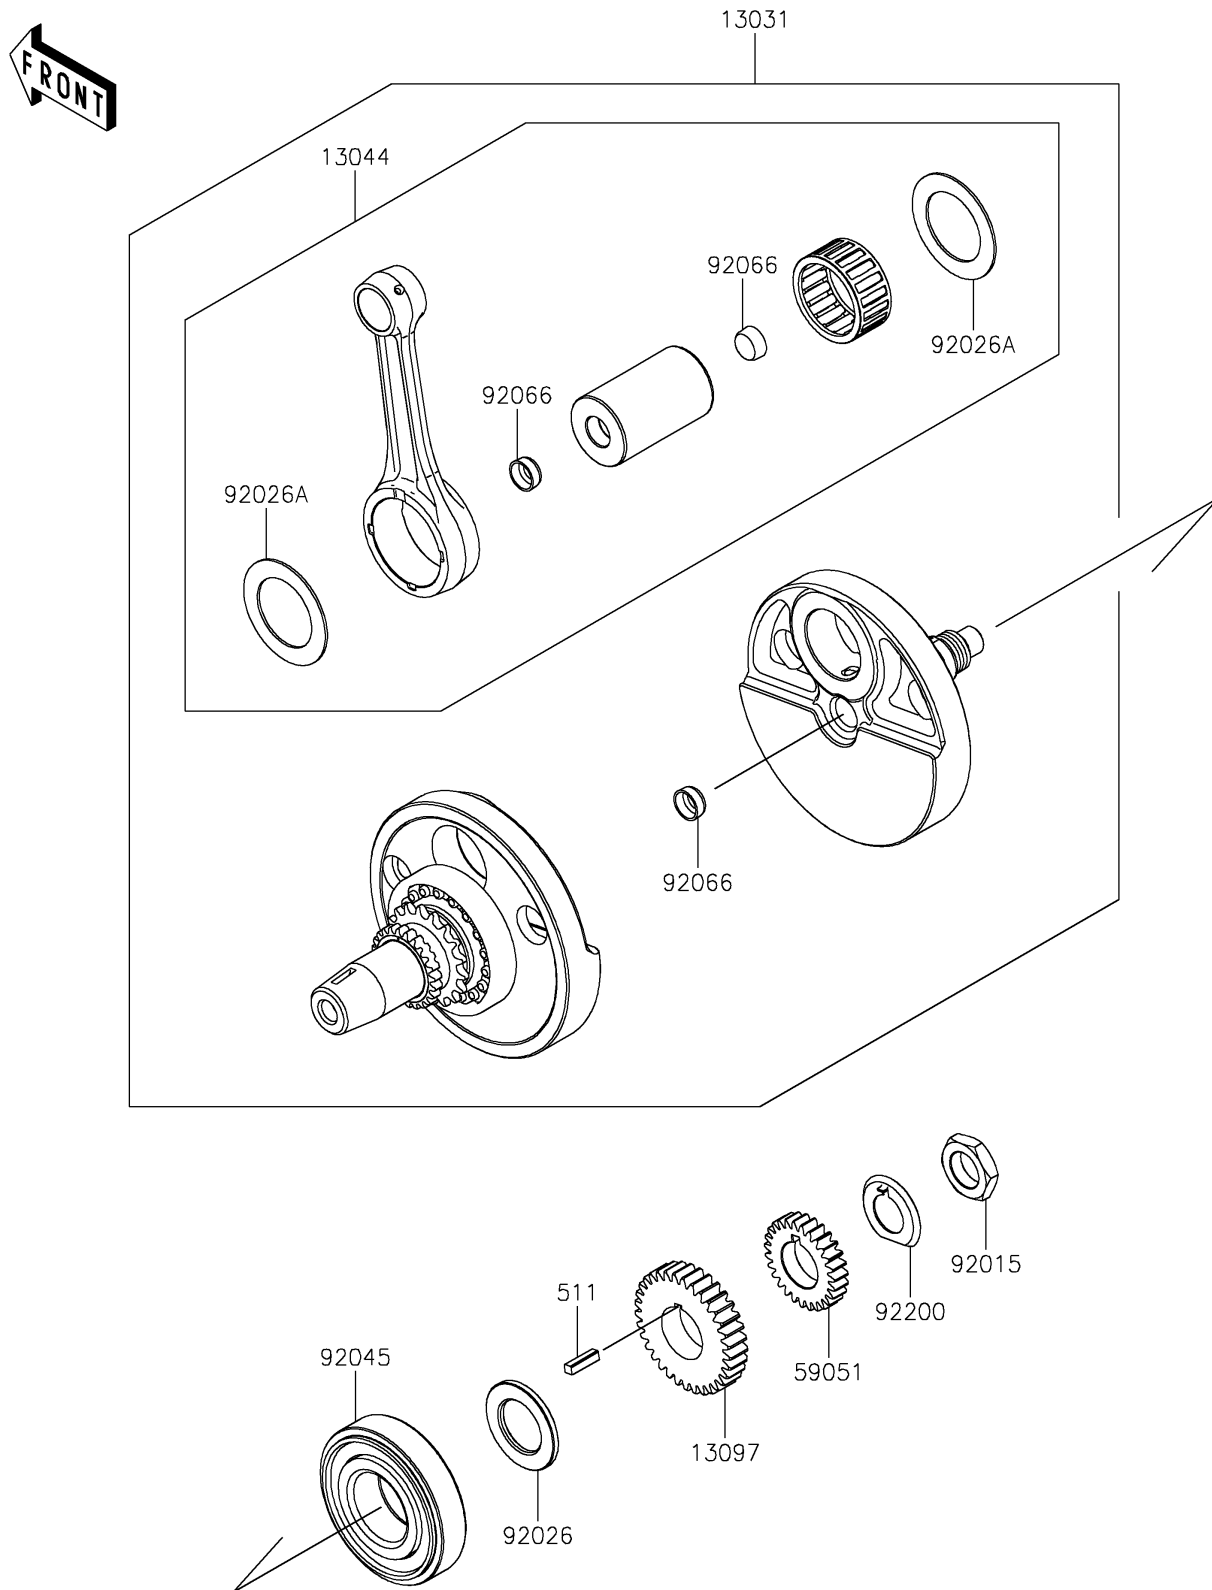

2025 KLR650

PARTS DIAGRAM

Crankshaft

E1321

2025 KLR650

PARTS LIST

Crankshaft

Kawasaki

Let the Good Times Roll®

ITEM NAME

PART NUMBER

QUANTITY
