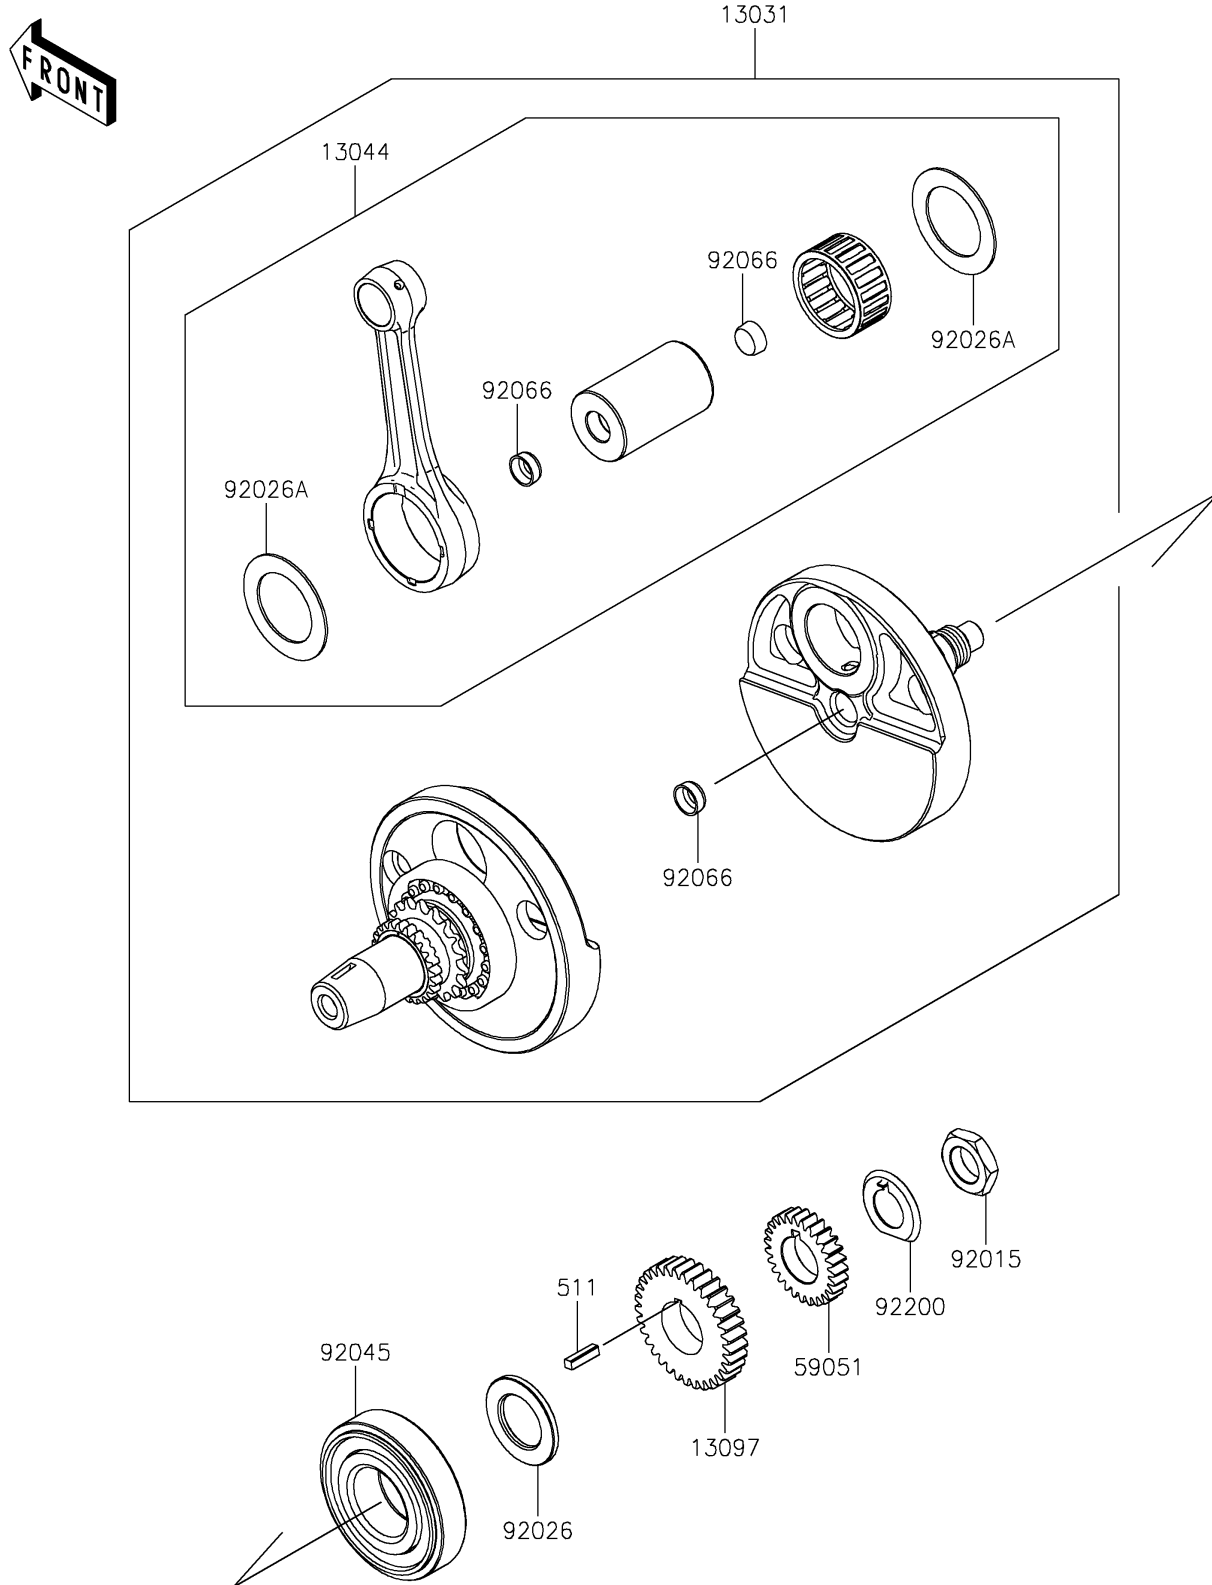

2025 KLR650

PARTS DIAGRAM

Crankshaft

E1321

2025 KLR650

PARTS LIST

Crankshaft

Kawasaki

Let the Good Times Roll®

ITEM NAME

PART NUMBER

QUANTITY
