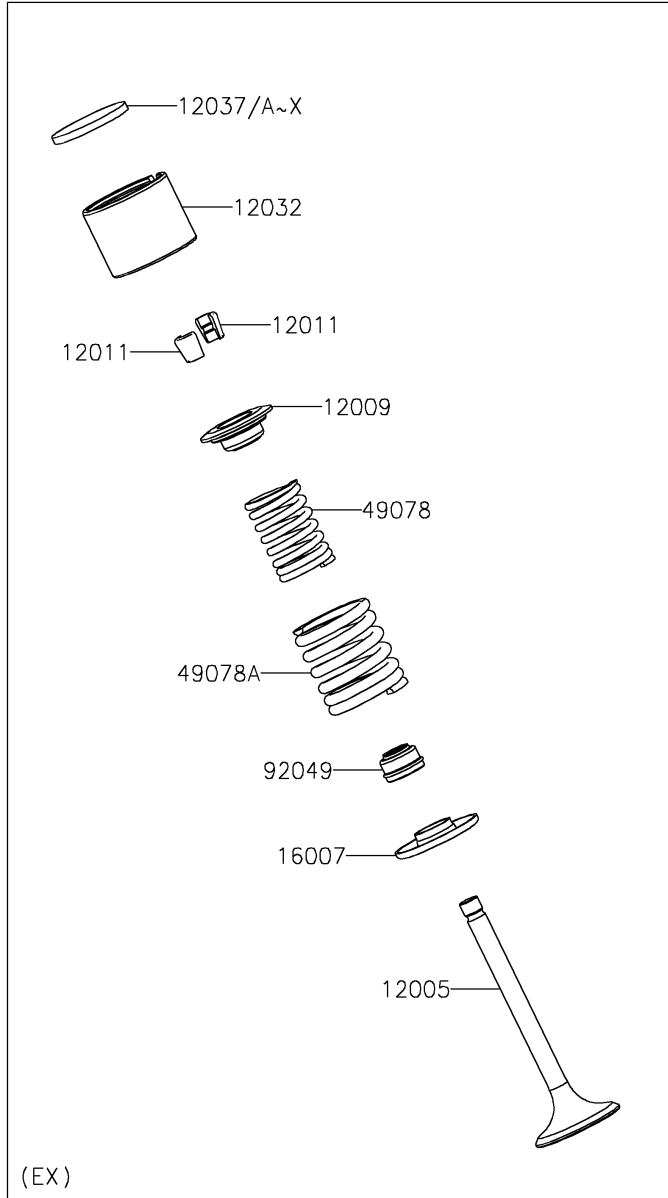

2025 KLR650

PARTS DIAGRAM

Valve(s)

E1210

2025 KLR650

PARTS LIST

Valve(s)

Kawasaki

Let the Good Times Roll®

ITEM NAME

PART NUMBER

QUANTITY
