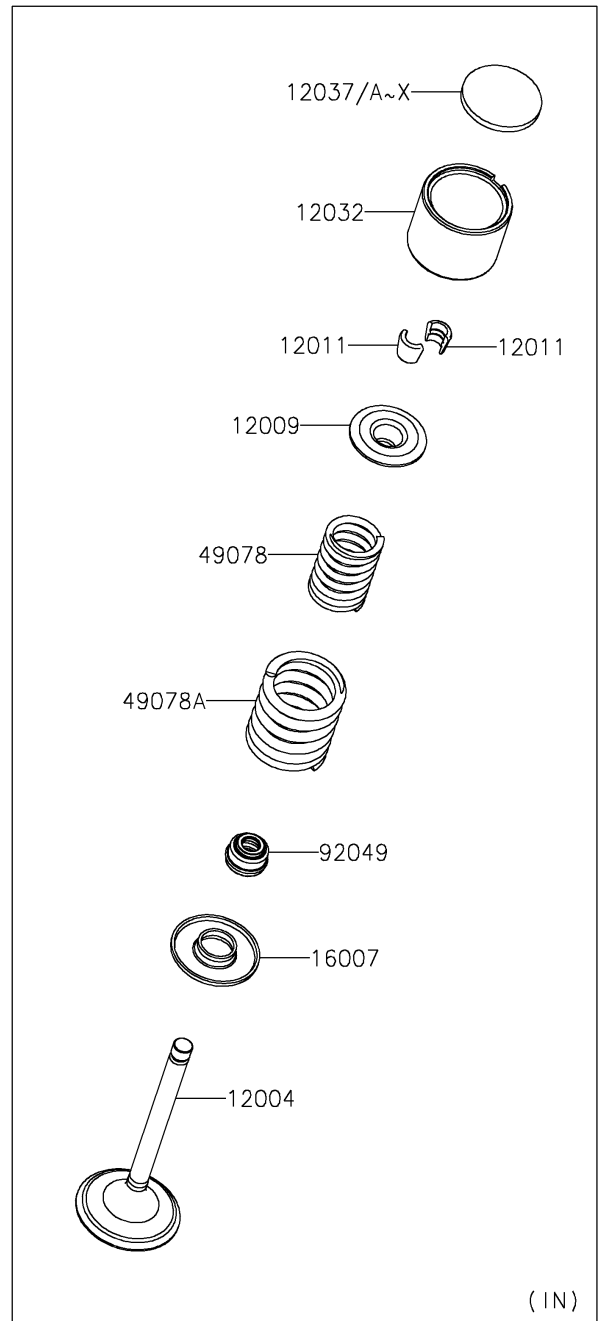

2025 KLR650

PARTS DIAGRAM

Valve(s)

E1210

2025 KLR650

PARTS LIST

Valve(s)

Kawasaki

Let the Good Times Roll®

ITEM NAME

PART NUMBER

QUANTITY
