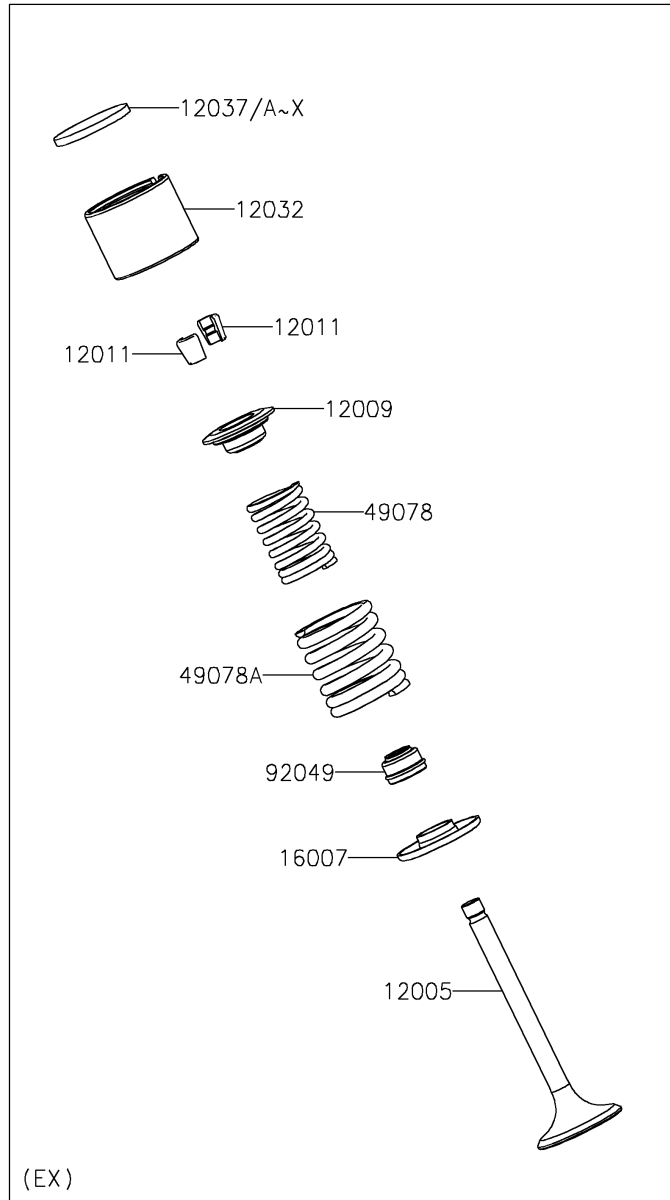

2024 KLR650

PARTS DIAGRAM

Valve(s)

E1210

2024 KLR650

PARTS LIST

Valve(s)

ITEM NAME

PART NUMBER

QUANTITY
