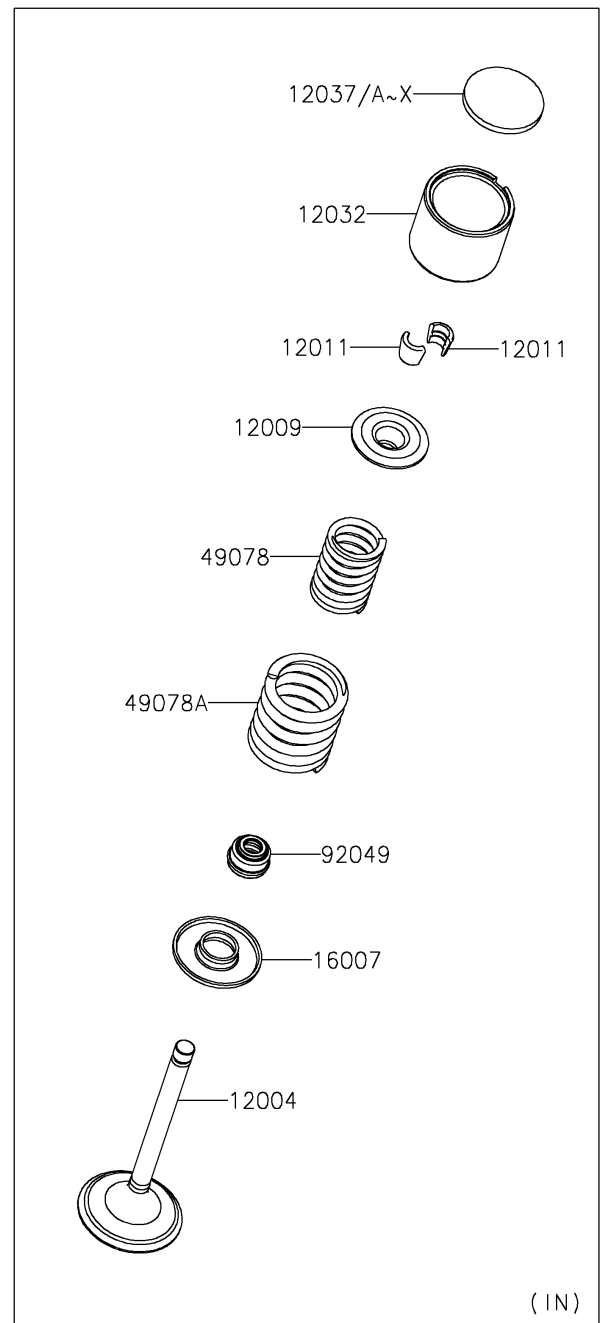

2024 KLR650

PARTS DIAGRAM

Valve(s)

E1210

2024 KLR650

PARTS LIST

Valve(s)

ITEM NAME

PART NUMBER

QUANTITY
