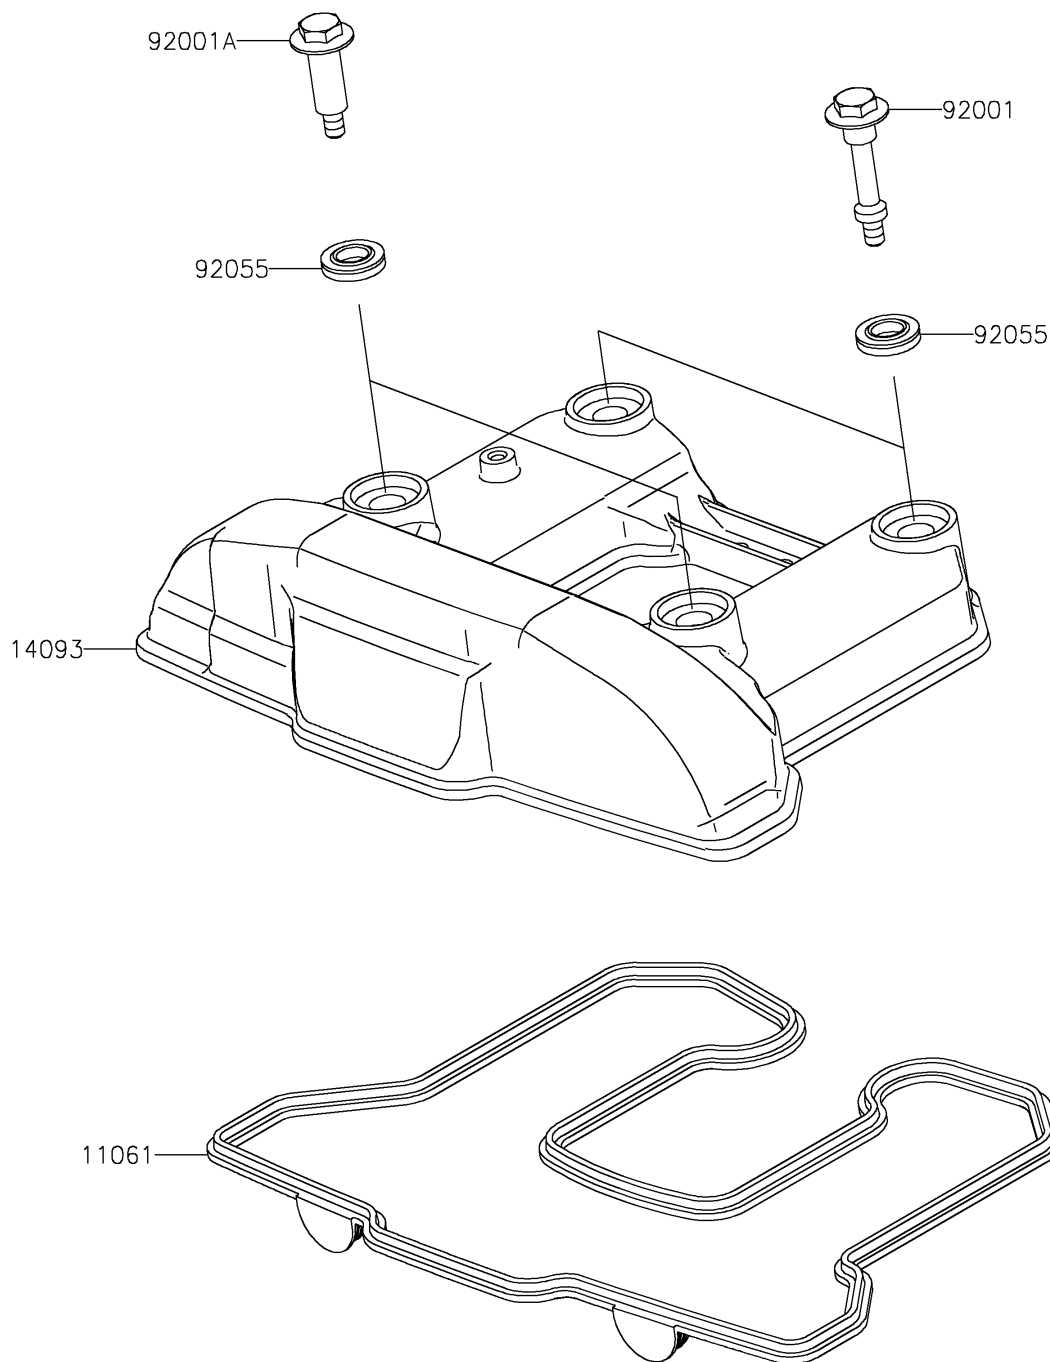

2025 KLR650

PARTS DIAGRAM

Cylinder Head Cover

E1112

2025 KLR650

PARTS LIST

Cylinder Head Cover

ITEM NAME	PART NUMBER	QUANTITY
GASKET,HEAD COVER (Ref # 11061)	11061-1390	1
COVER,HEAD (Ref # 14093)	14093-0059	1
BOLT,L=46.5 (Ref # 92001)	92001-1853	2
BOLT,L=34.5 (Ref # 92001A)	92001-1854	2
RING-O (Ref # 92055)	92055-0143	4