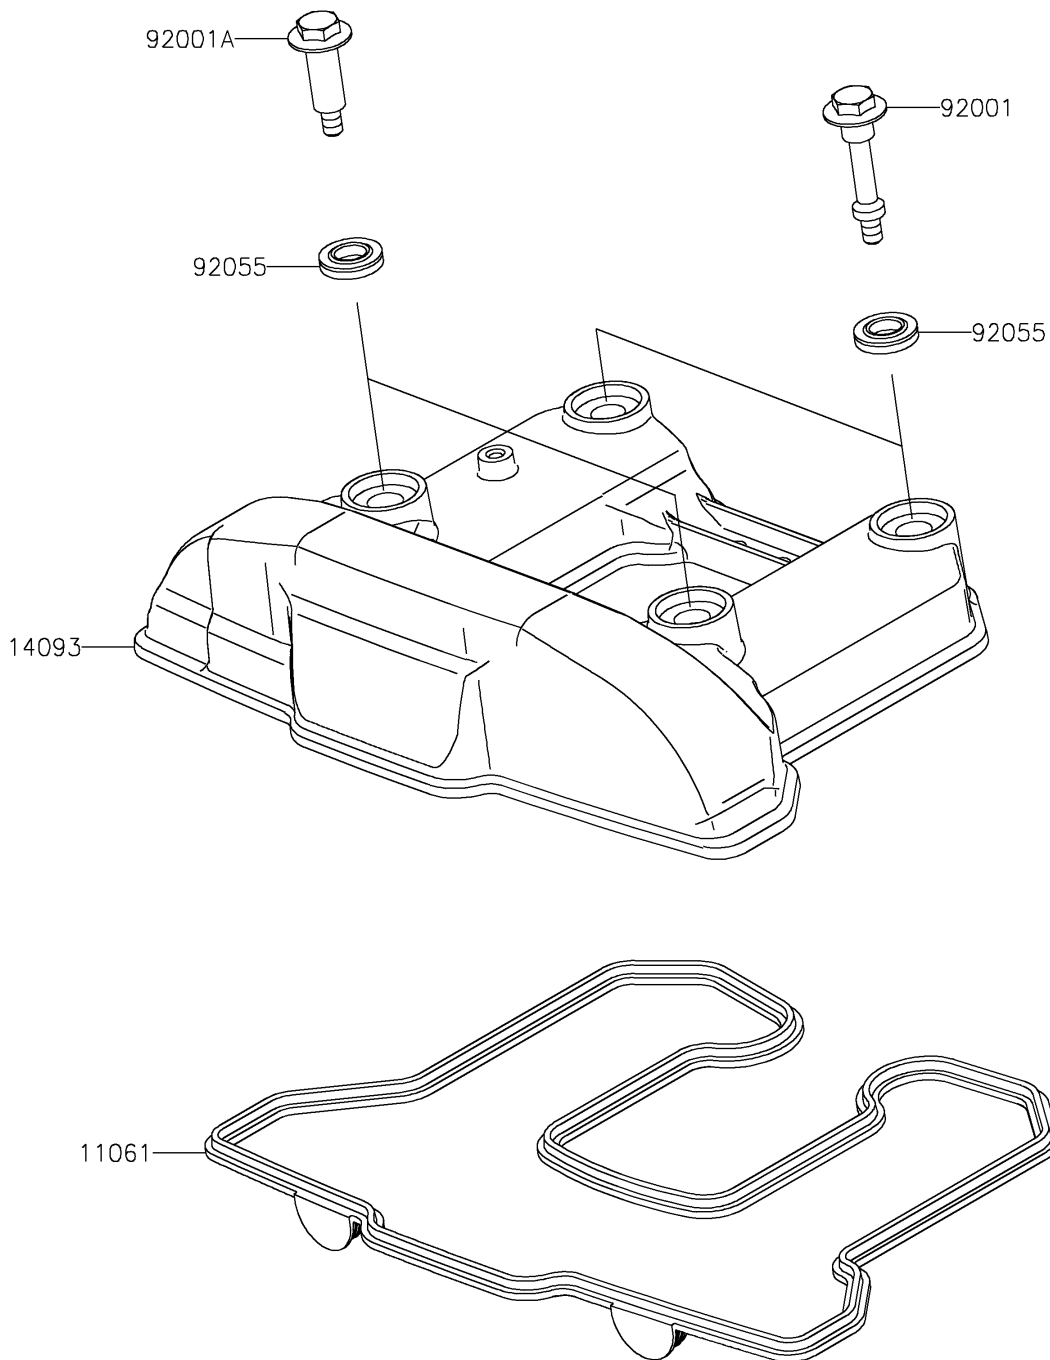

2024 KLR650

PARTS DIAGRAM

Cylinder Head Cover

E1112

2024 KLR650

PARTS LIST

Cylinder Head Cover

ITEM NAME	PART NUMBER	QUANTITY
-----------	-------------	----------
