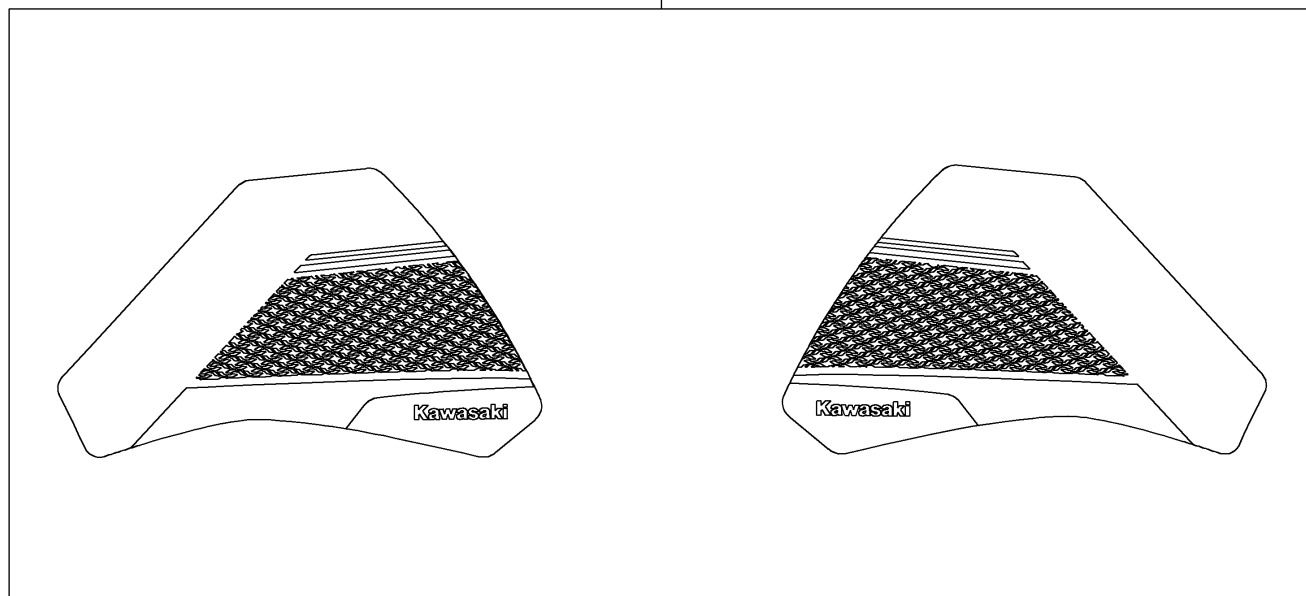

2025 KLR650

PARTS DIAGRAM

Accessory(Tank Pad)

F2910H

99994

99994A

2025 KLR650

PARTS LIST

Accessory(Tank Pad)

Kawasaki

Let the Good Times Roll®

ITEM NAME

PART NUMBER

QUANTITY
