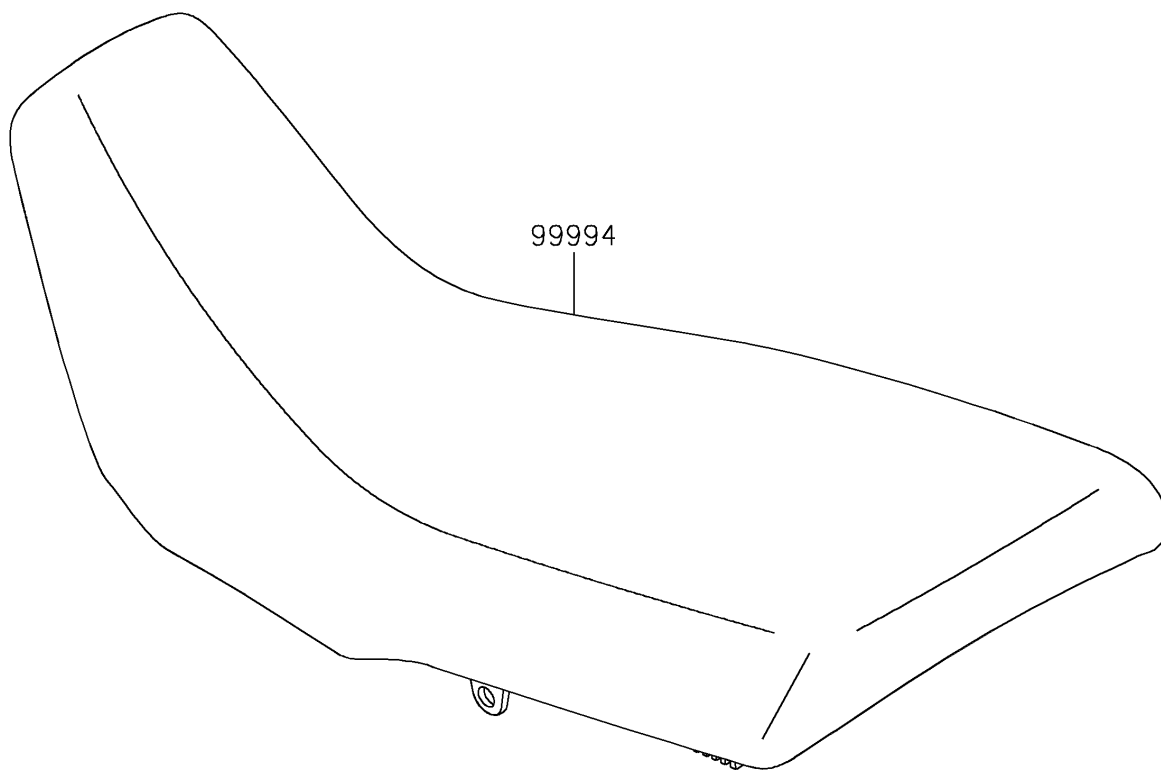

# 2024 KLR<sup>®</sup> 650

## PARTS DIAGRAM

Accessory(Seat)

**Kawasaki**

Let the Good Times Roll<sup>®</sup>

F2910E

## PARTS LIST

Accessory(Seat)

ITEM NAME	PART NUMBER	QUANTITY
-----------	-------------	----------

---