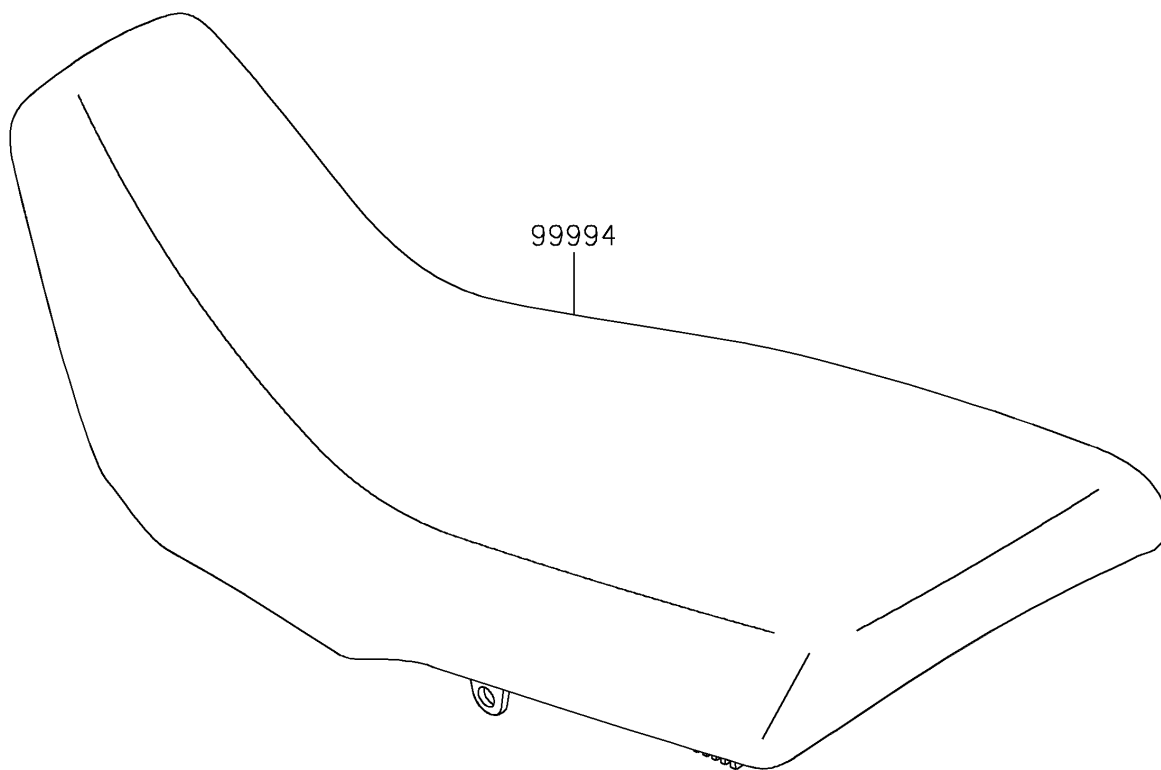

2025 KLR650

PARTS DIAGRAM

Accessory(Seat)

F2910E

2025 KLR650

PARTS LIST

Accessory(Seat)

ITEM NAME	PART NUMBER	QUANTITY
LOW SEAT,BLACK+SIL (Ref # 99994)	99994-1503-64U	1