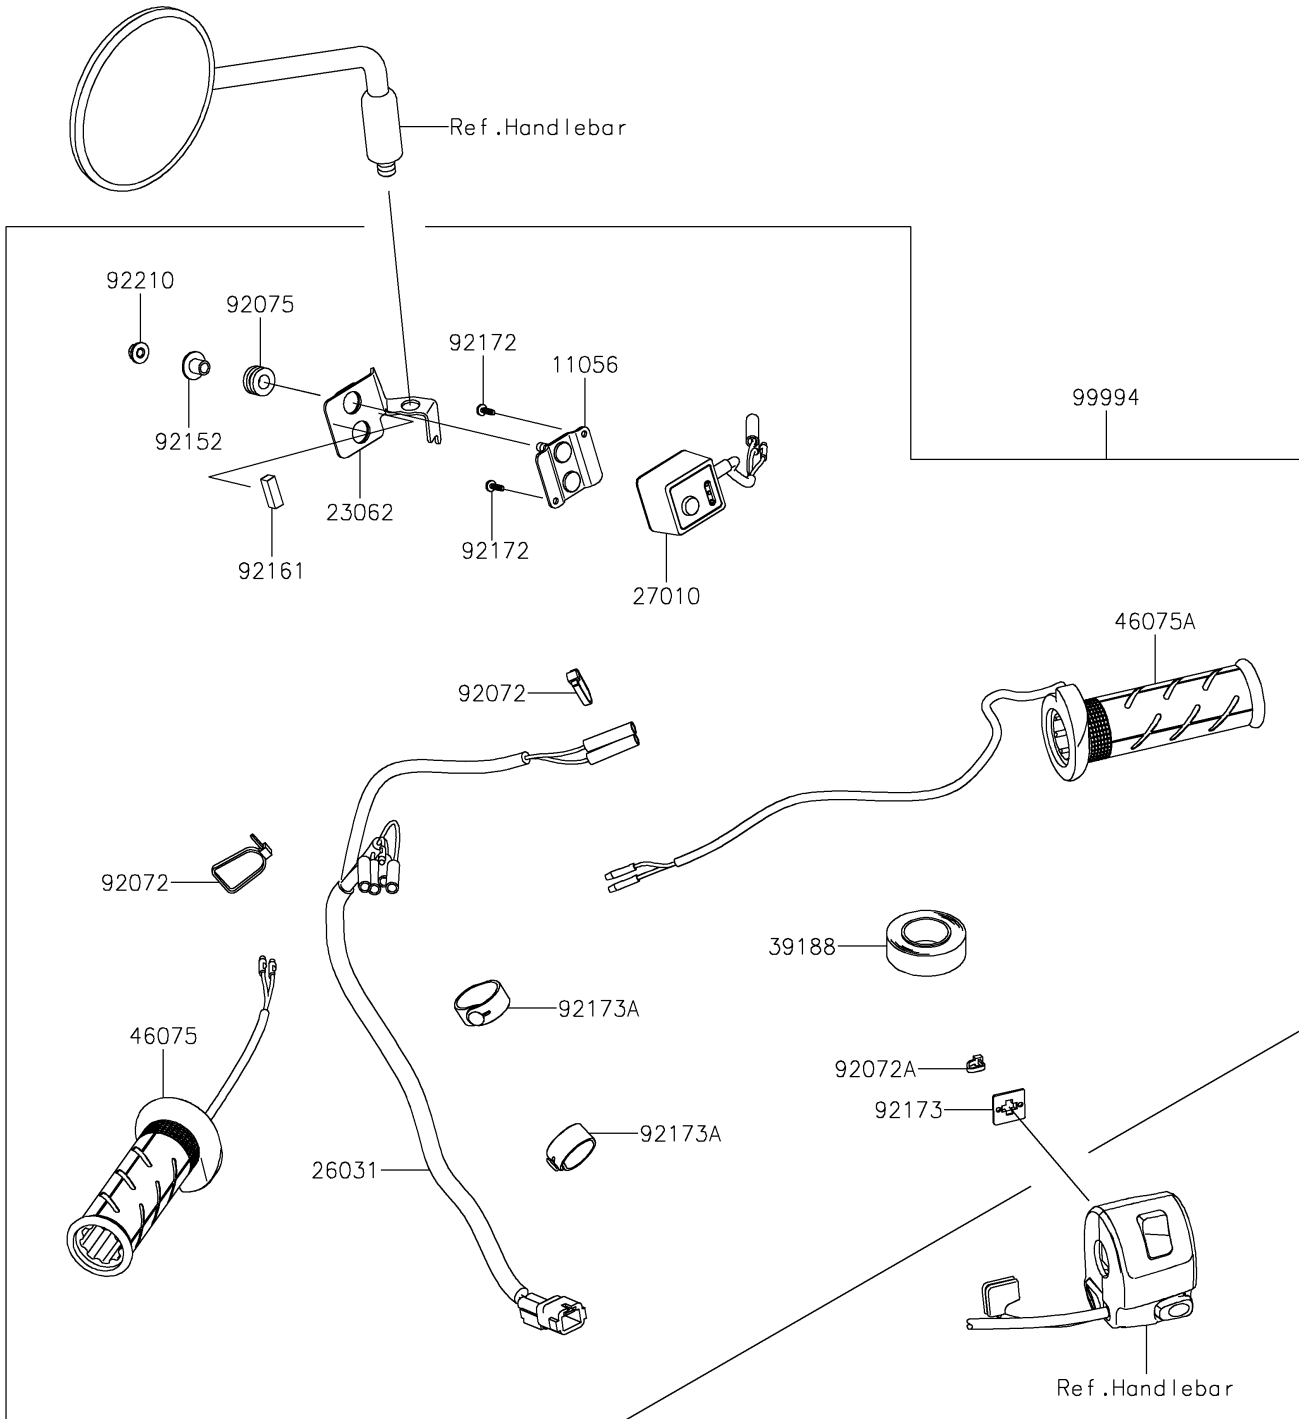

2024 KLR[®] 650

PARTS DIAGRAM

Accessory(Grip Heater)

F2910C

2024 KLR[®] 650

PARTS LIST

Accessory(Grip Heater)

ITEM NAME

PART NUMBER

QUANTITY
