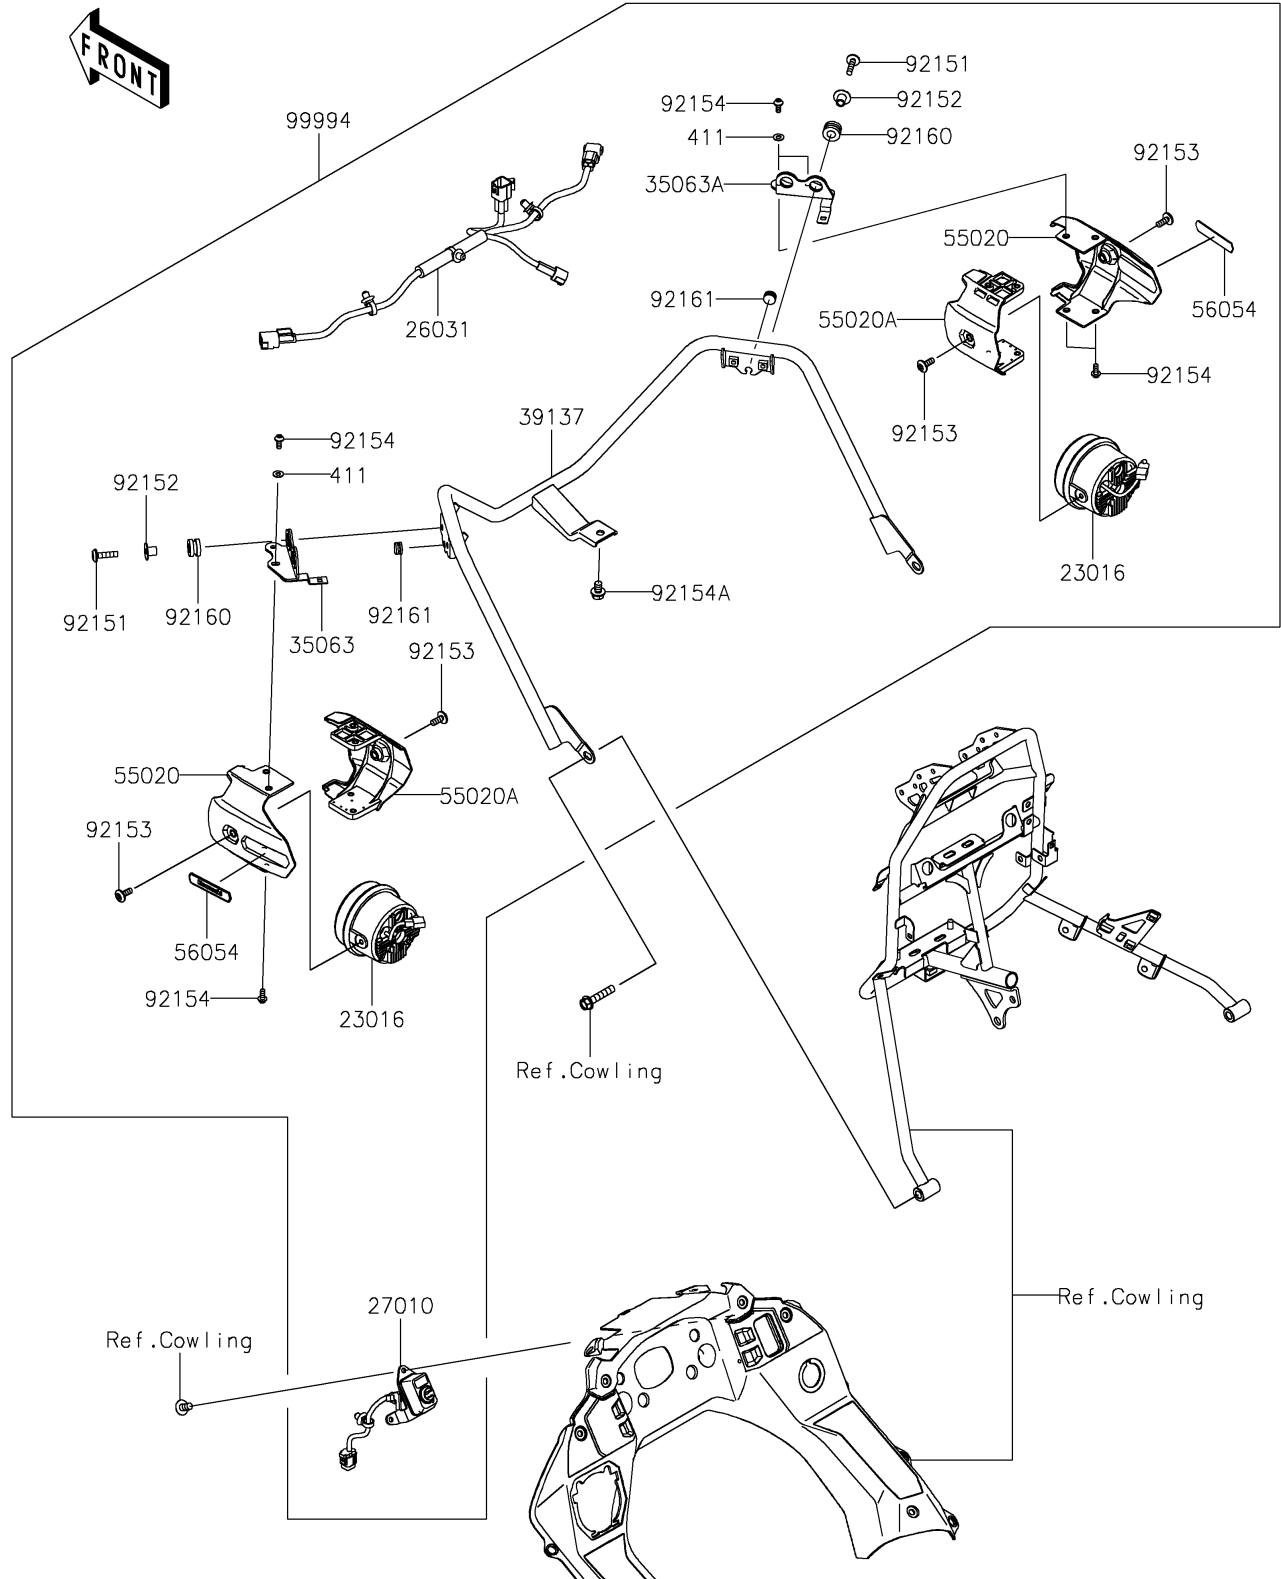

2024 KLR® 650

PARTS DIAGRAM

Accessory(Fog Lamp)

F2910B

2024 KLR[®] 650

PARTS LIST

Accessory(Fog Lamp)

ITEM NAME

PART NUMBER

QUANTITY
