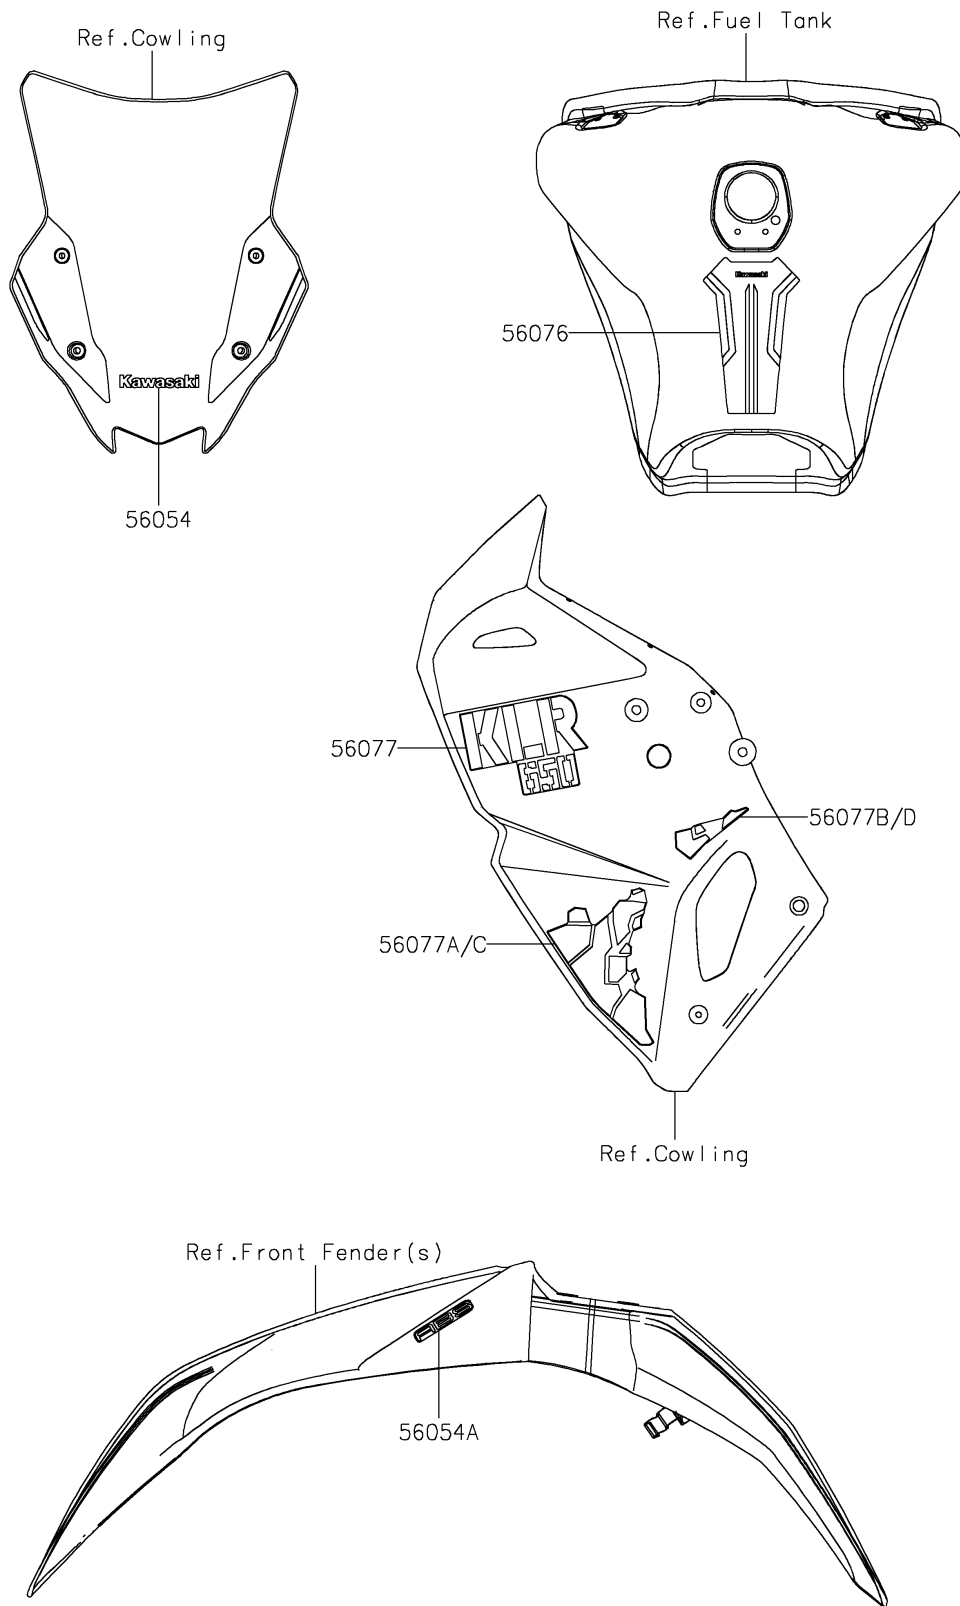

2024 KLR® 650

PARTS DIAGRAM

Decals(White)(FRFNN-FSFNL)

F2861D

2024 KLR[®] 650

PARTS LIST

Decals(White)(FRFNN-FSFNL)

ITEM NAME

PART NUMBER

QUANTITY
