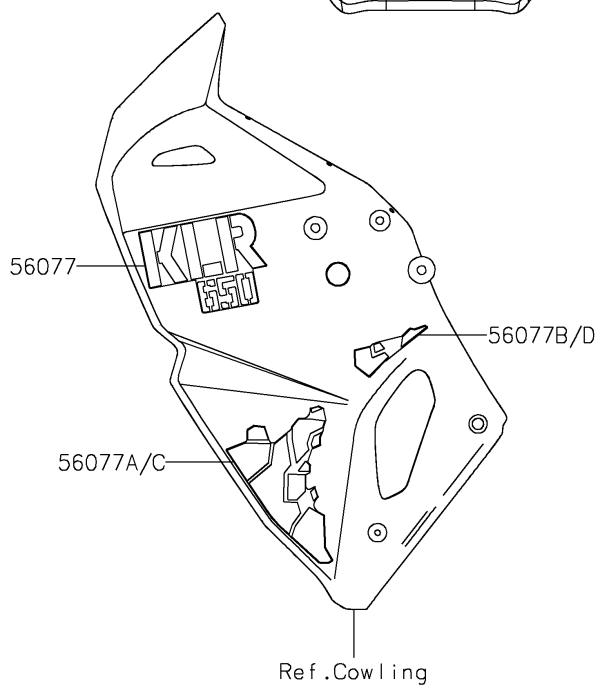

2024 KLR® 650

PARTS DIAGRAM

Decals(Red)(FRFNN/FRFNL)

Kawasaki

Let the Good Times Roll®

F2861C

2024 KLR[®] 650

PARTS LIST

Decals(Red)(FRFNN/FRFNL)

ITEM NAME

PART NUMBER

QUANTITY
