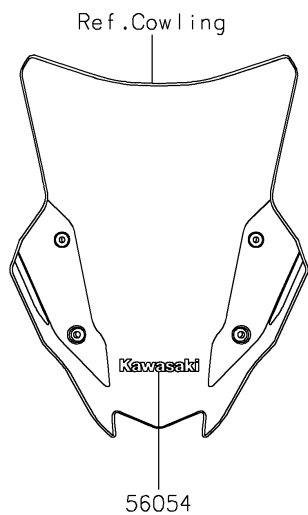

2024 KLR® 650

PARTS DIAGRAM

Decals(Red)(FRFNN/FRFNL)

Kawasaki

Let the Good Times Roll®

F2861C

2024 KLR[®] 650

PARTS LIST

Decals(Red)(FRFNN/FRFNL)

ITEM NAME

PART NUMBER

QUANTITY
