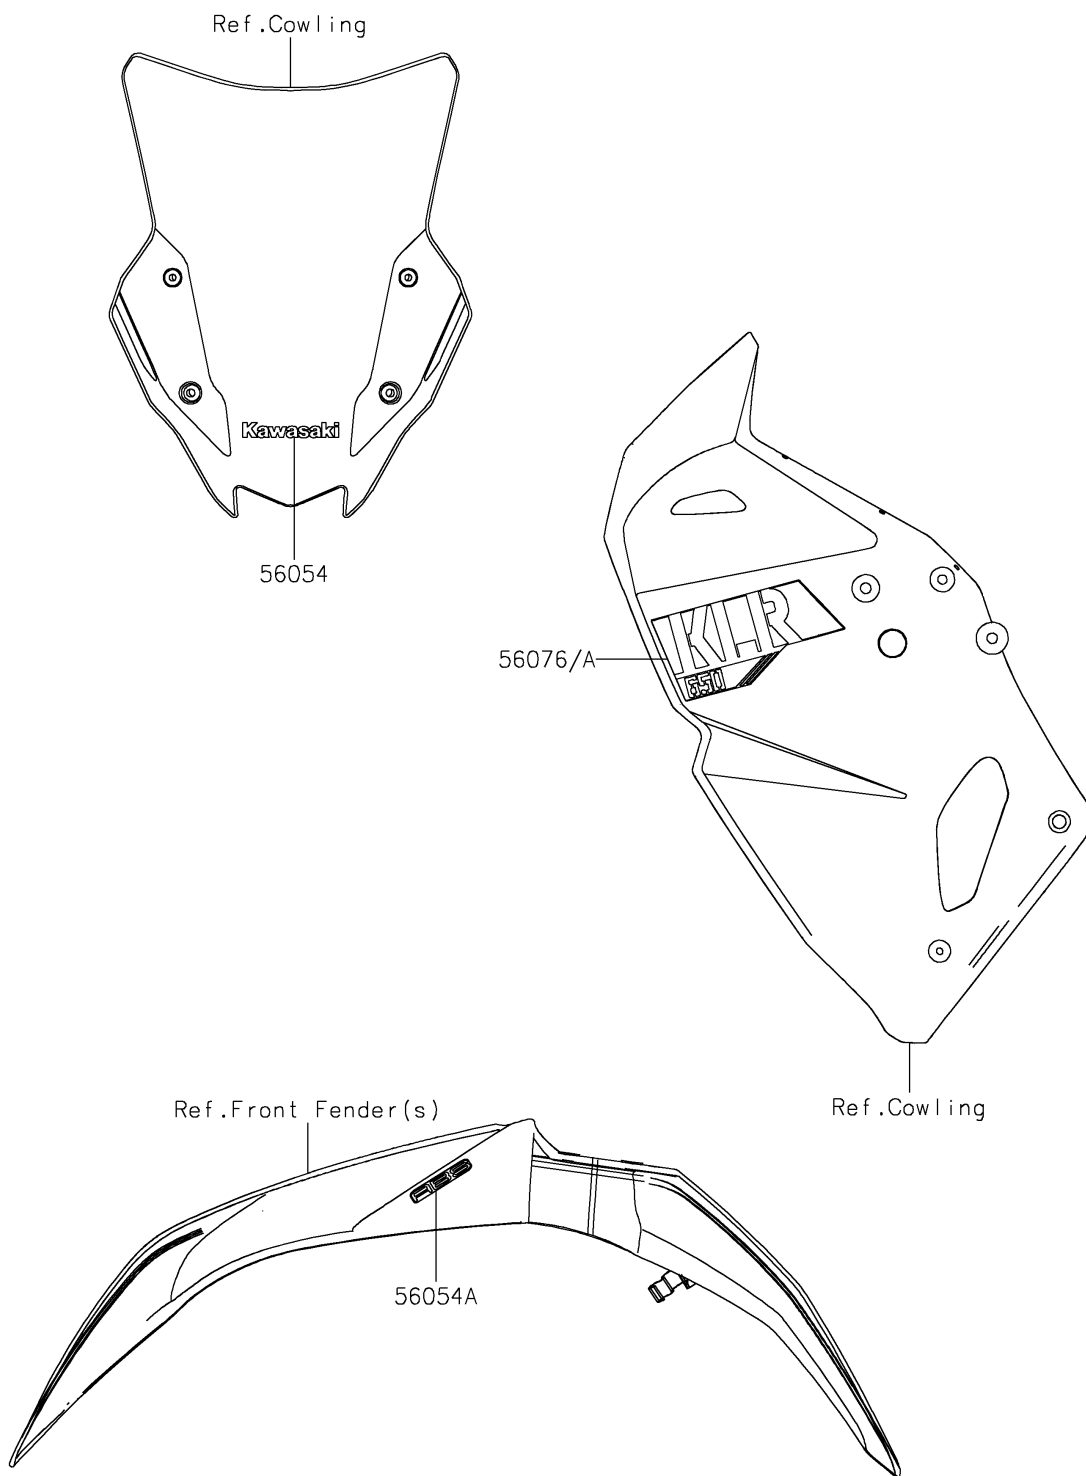

2024 KLR[®] 650

PARTS DIAGRAM

Decals(Gray)(FPFNN/FPFNL)

F2861B

2024 KLR[®] 650

PARTS LIST

Decals(Gray)(FPFNN/FPFNL)

ITEM NAME

PART NUMBER

QUANTITY
