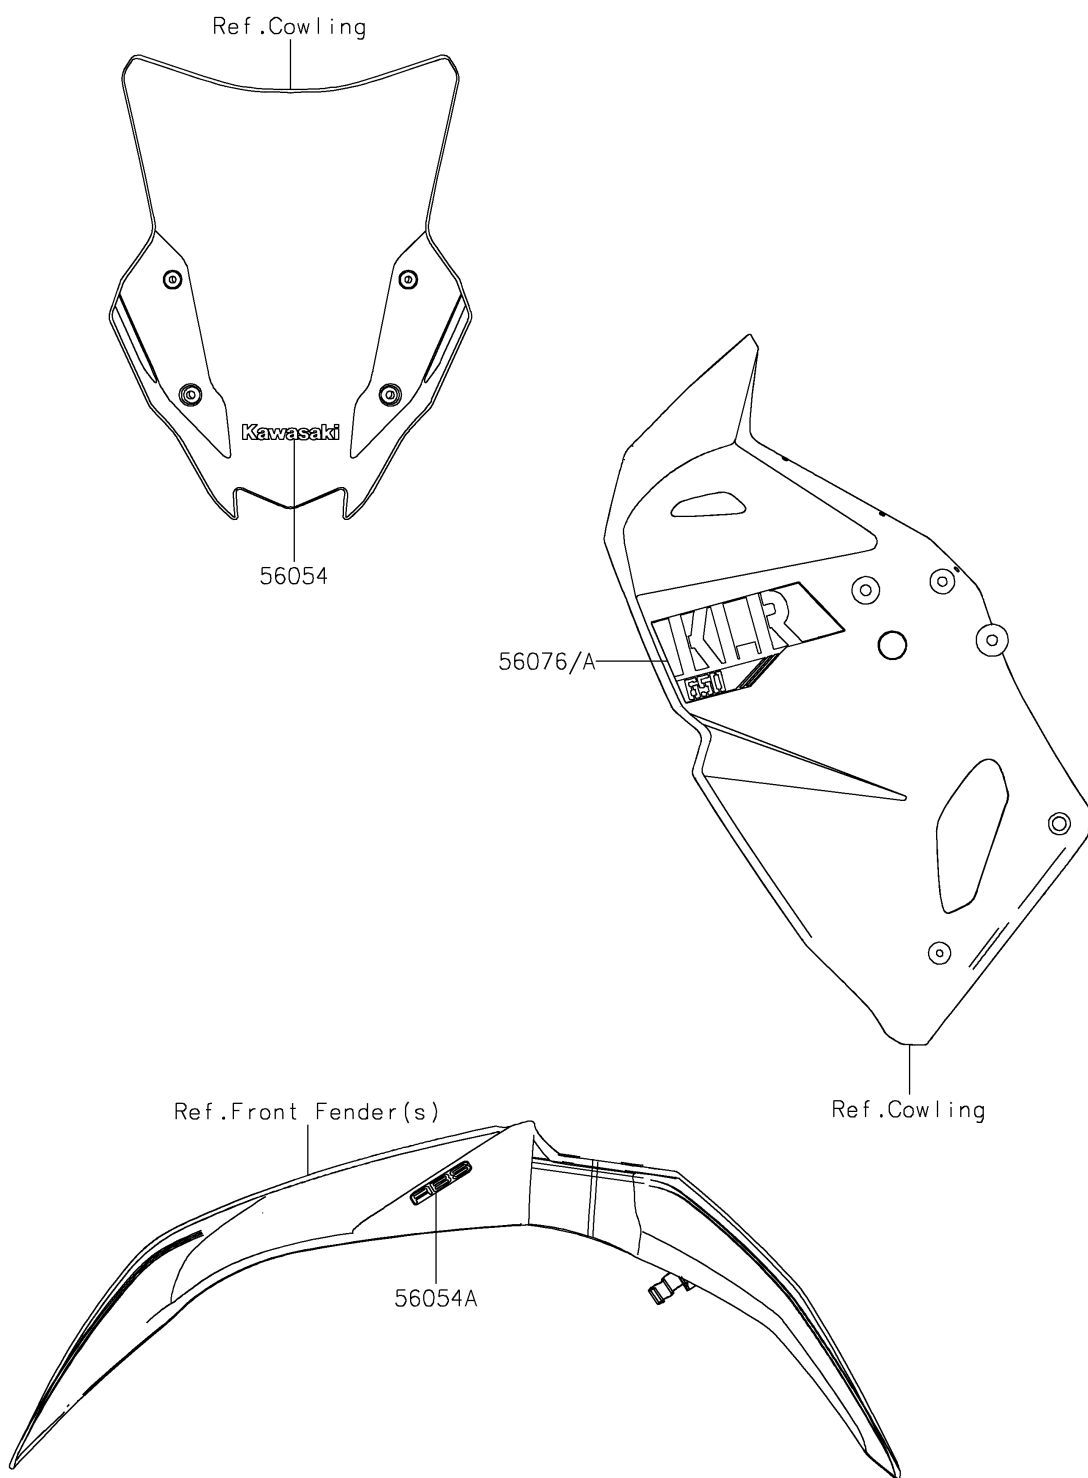

2024 KLR[®] 650

PARTS DIAGRAM

Decals(Gray)(FPFNN/FPFNL)

F2861B

2024 KLR[®] 650

PARTS LIST

Decals(Gray)(FPFNN/FPFNL)

ITEM NAME	PART NUMBER	QUANTITY
MARK,WINDSHIELD,KAWASAKI (Ref # 56054)	56054-2177	1
MARK,FR FENDER,ABS (Ref # 56054A)	56054-2917	2
PATTERN,SHROUD,LH (Ref # 56076)	56076-7382	1
PATTERN,SHROUD,RH (Ref # 56076A)	56076-7383	1