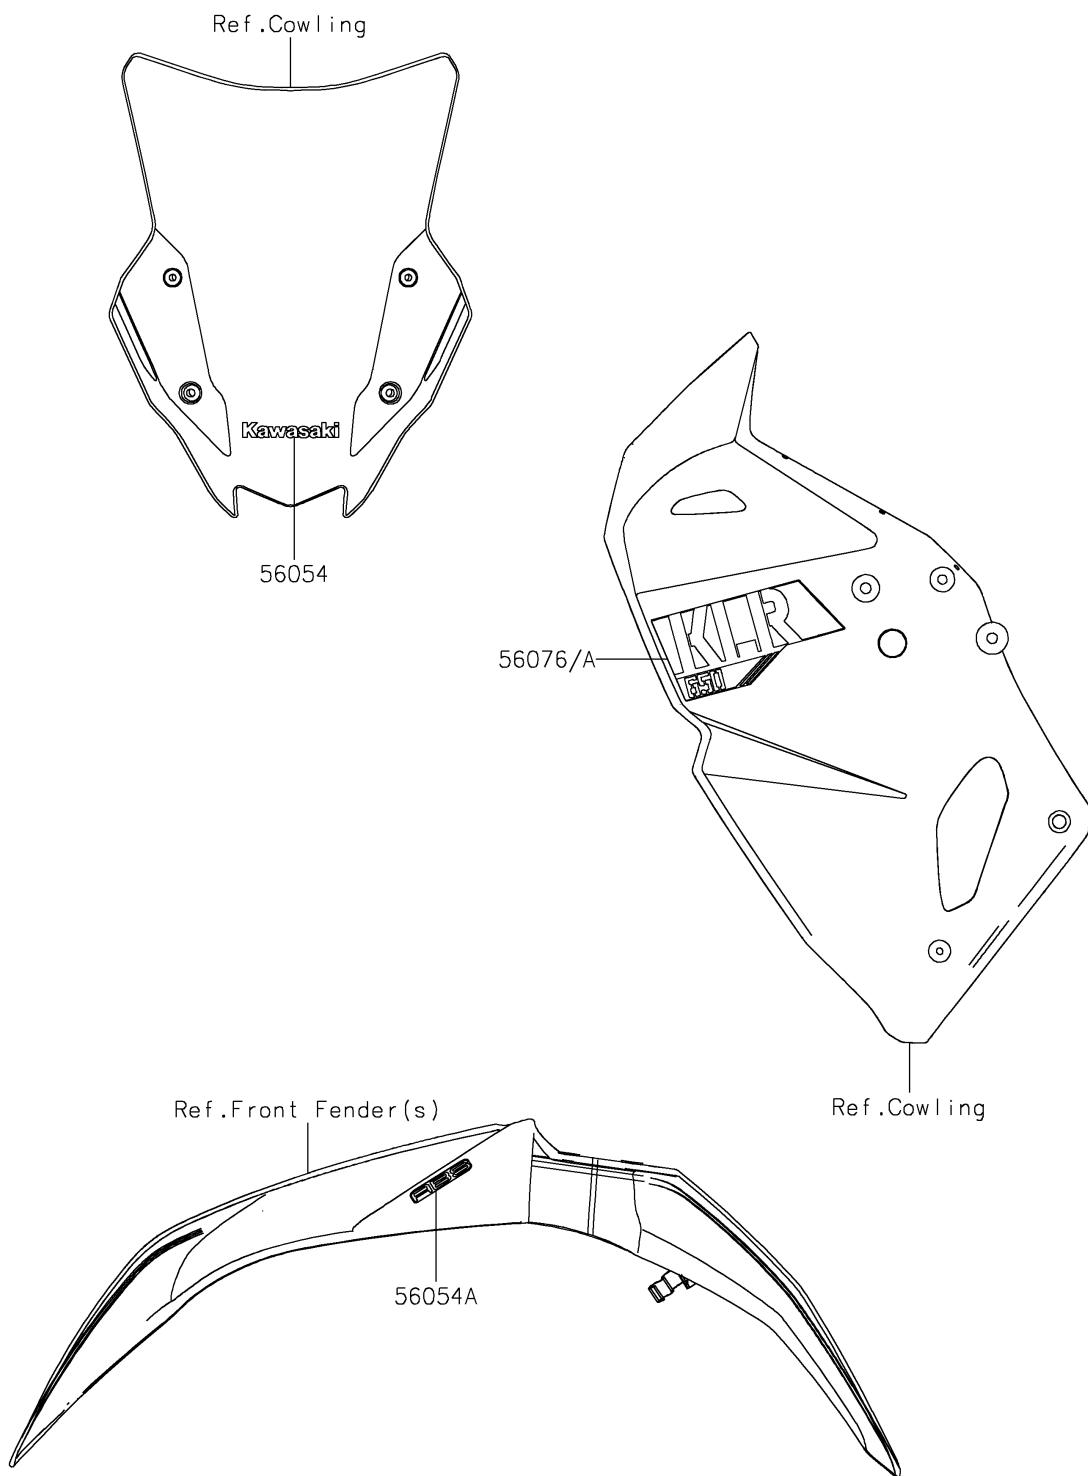

2024 KLR[®] 650

PARTS DIAGRAM

Decals(Yellow)(FPFNN/FPFNL)

F2861A

2024 KLR[®] 650

PARTS LIST

Decals(Yellow)(FPFNN/FPFNL)

ITEM NAME

PART NUMBER

QUANTITY
