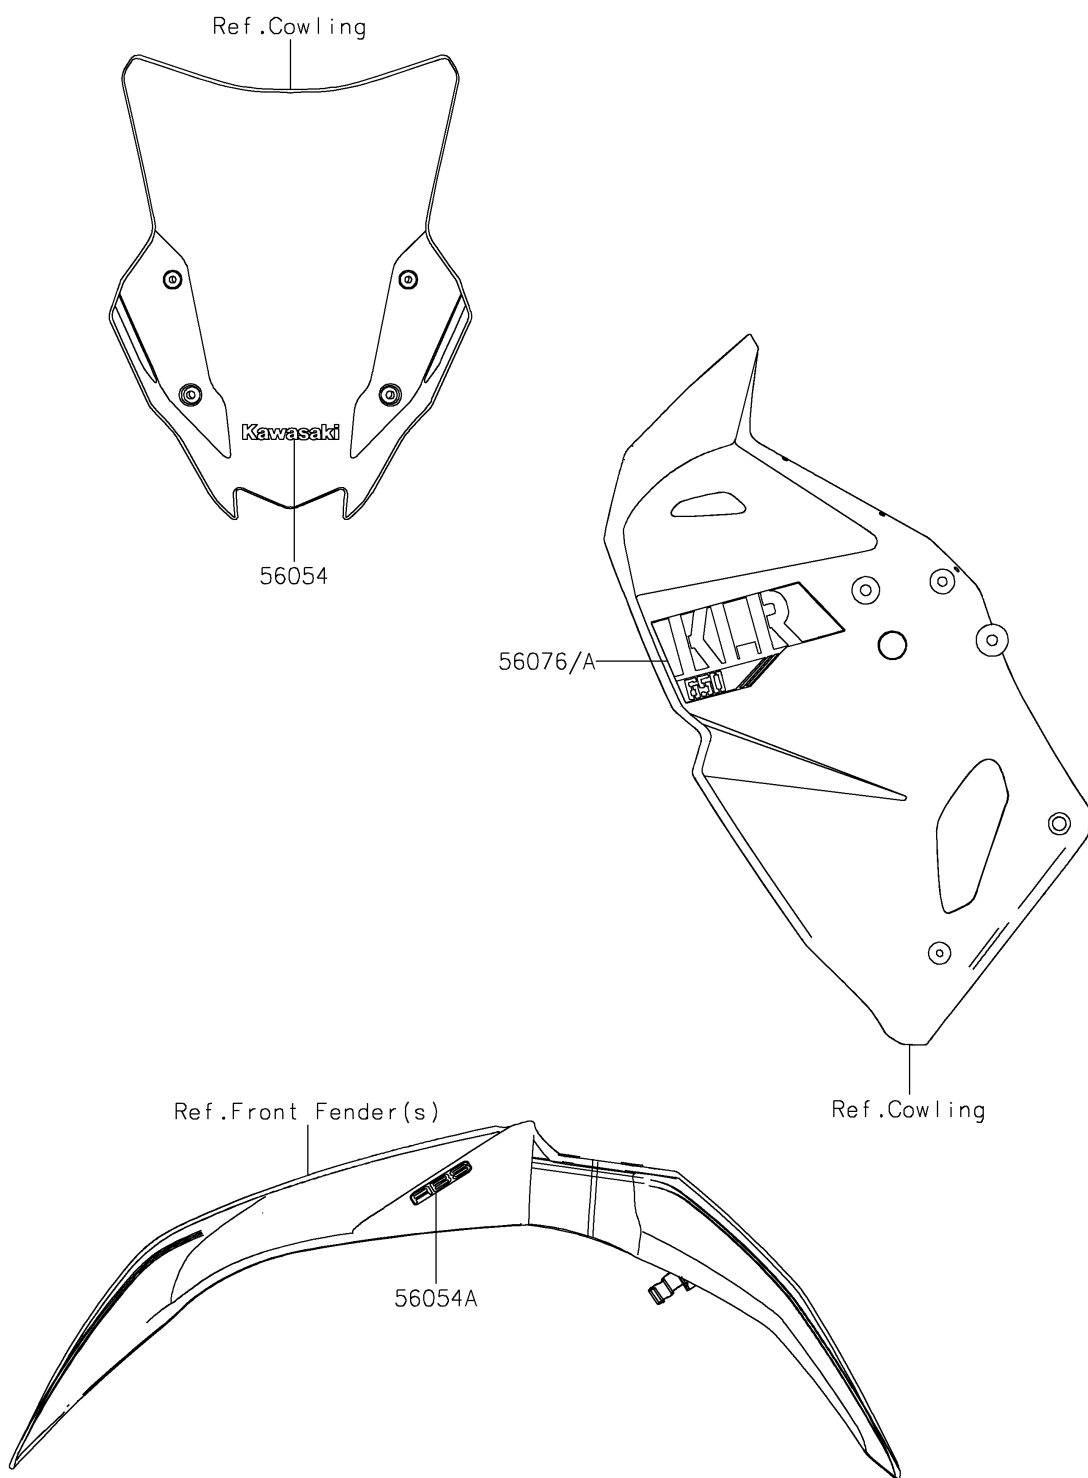

2023 KLR[®] 650

PARTS DIAGRAM

Decals(Yellow)(FPFNN/FPFNL)

F2861A

2023 KLR[®] 650

PARTS LIST

Decals(Yellow)(FPFNN/FPFNL)

ITEM NAME	PART NUMBER	QUANTITY
MARK,WINDSHIELD,KAWASAKI (Ref # 56054)	56054-2177	1
MARK,FR FENDER,ABS (Ref # 56054A)	56054-2917	2
PATTERN,SHROUD,LH (Ref # 56076)	56076-7384	1
PATTERN,SHROUD,RH (Ref # 56076A)	56076-7385	1