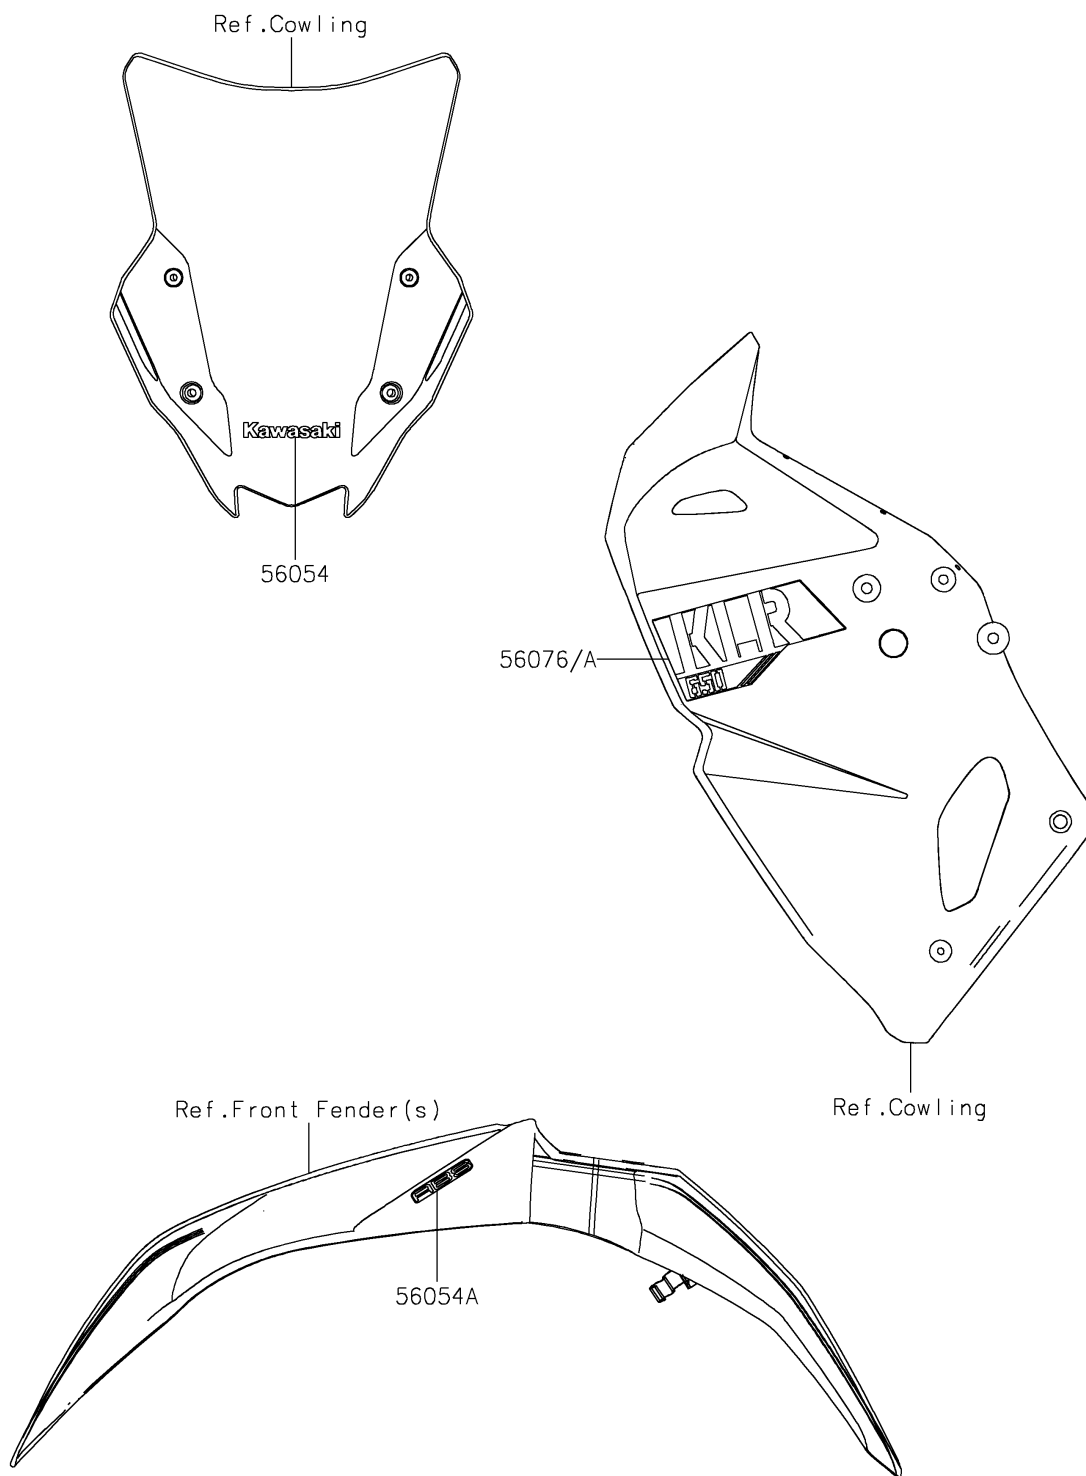

# 2024 KLR® 650

## PARTS DIAGRAM

Decals(C.L.Green)(FPFNN/FPFNL)

F2861

# 2024 KLR<sup>®</sup> 650

## PARTS LIST

Decals(C.L.Green)(FPFNN/FPFNL)

**ITEM NAME**

**PART NUMBER**

**QUANTITY**

---