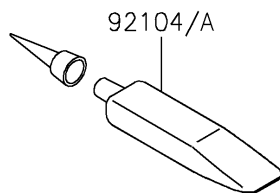

2025 KLR650

PARTS DIAGRAM

Owner's Tools

F2810

56007

2025 KLR650

PARTS LIST

Owner's Tools

Kawasaki

Let the Good Times Roll®

ITEM NAME

PART NUMBER

QUANTITY
