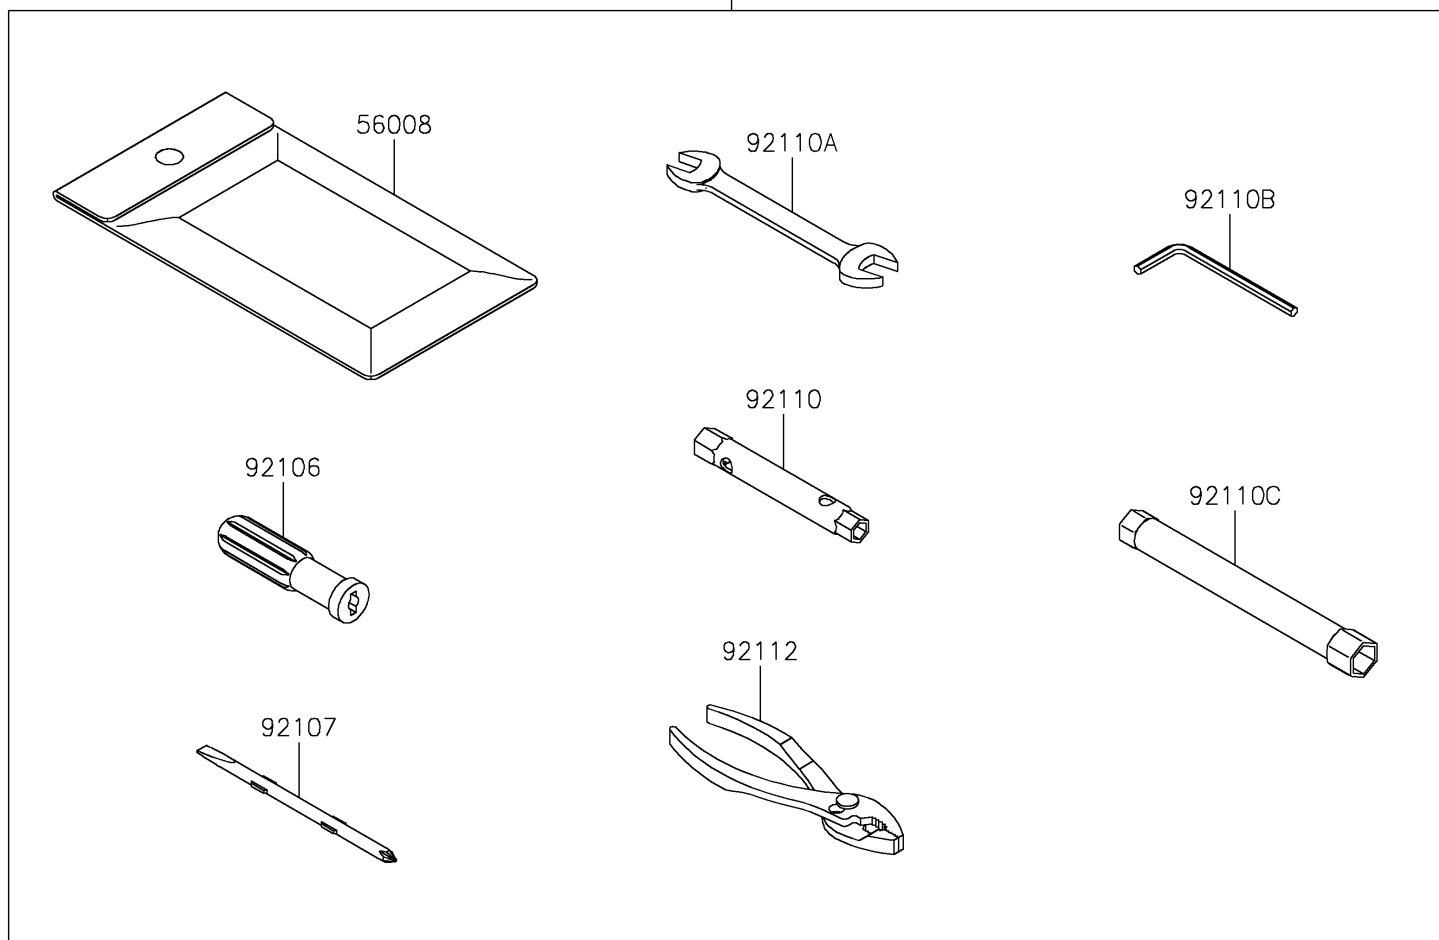

2025 KLR650

PARTS DIAGRAM

Owner's Tools

F2810

56007

2025 KLR650

PARTS LIST

Owner's Tools

Kawasaki

Let the Good Times Roll®

ITEM NAME

PART NUMBER

QUANTITY
