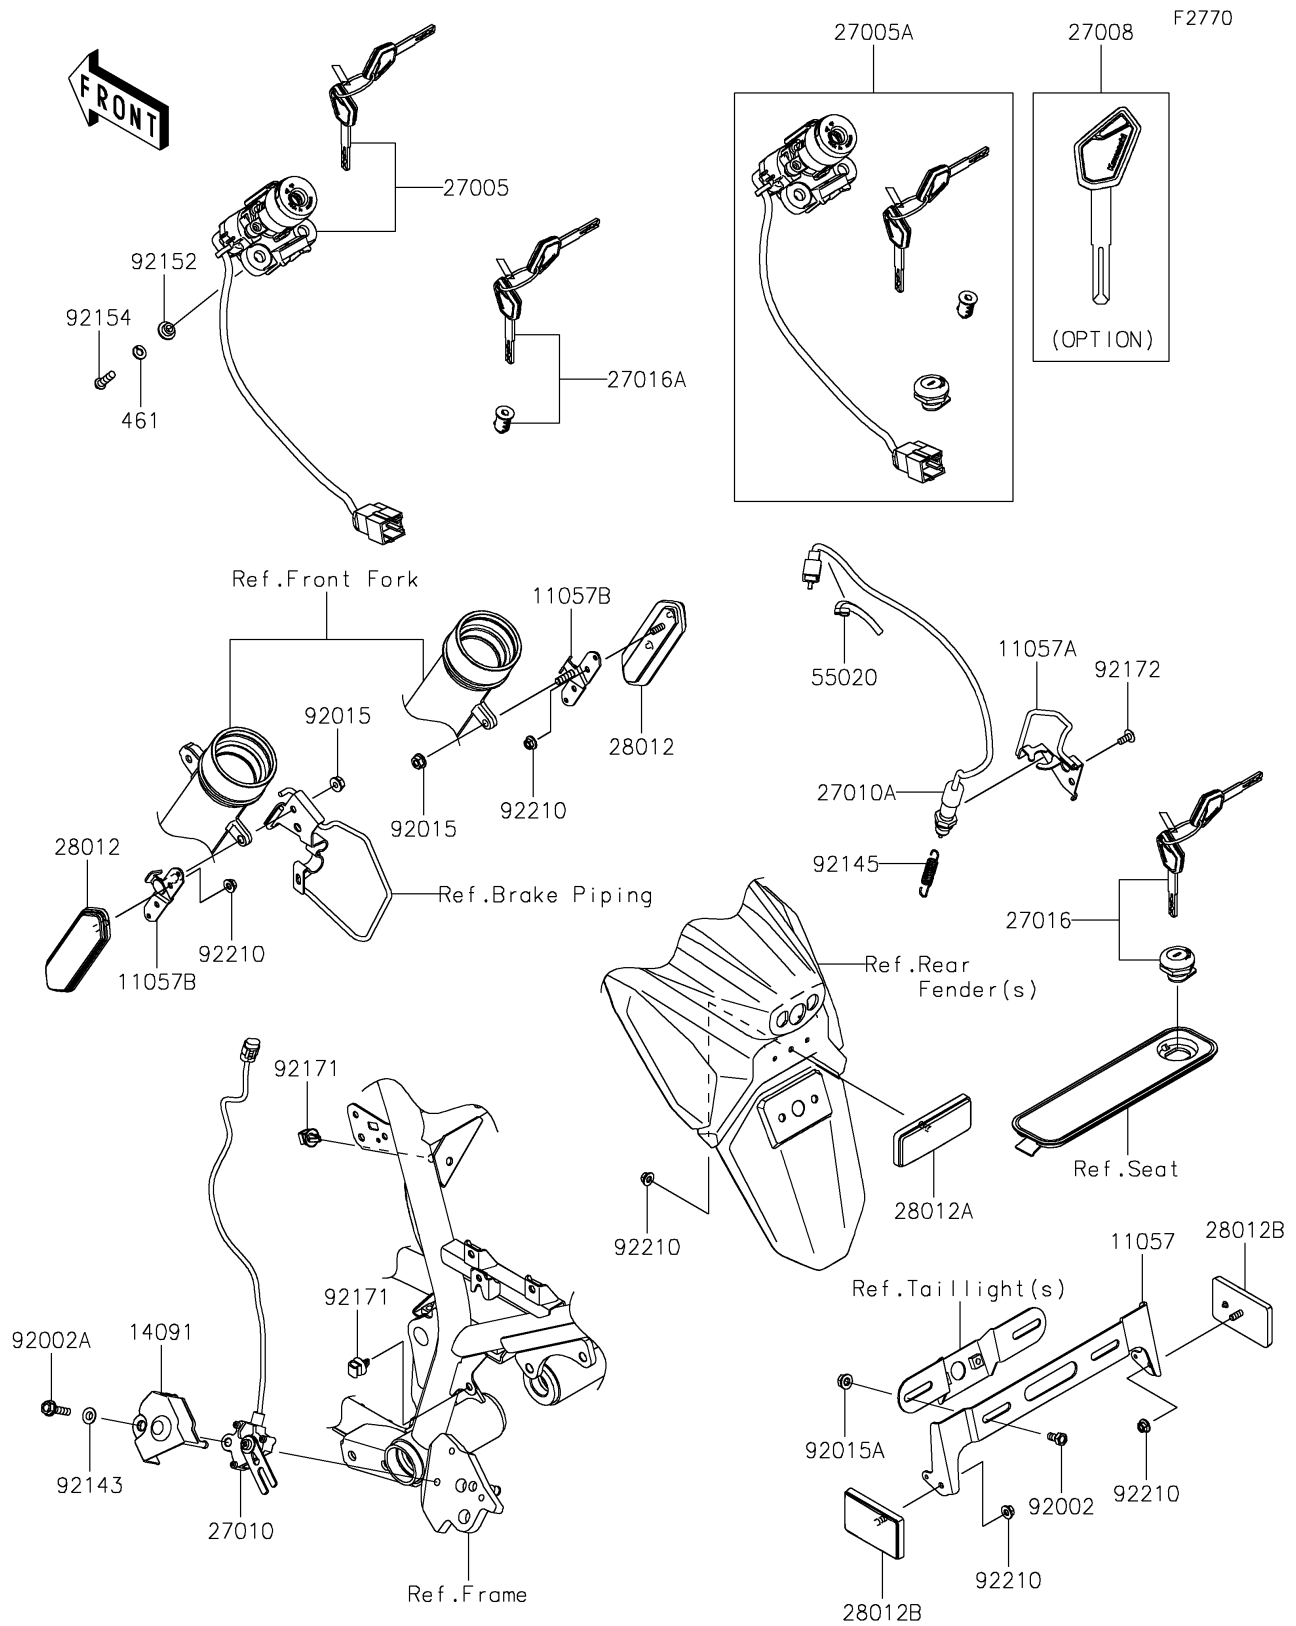

2024 KLR[®] 650

PARTS DIAGRAM

Ignition Switch

2024 KLR[®] 650

PARTS LIST

Ignition Switch

ITEM NAME

PART NUMBER

QUANTITY
