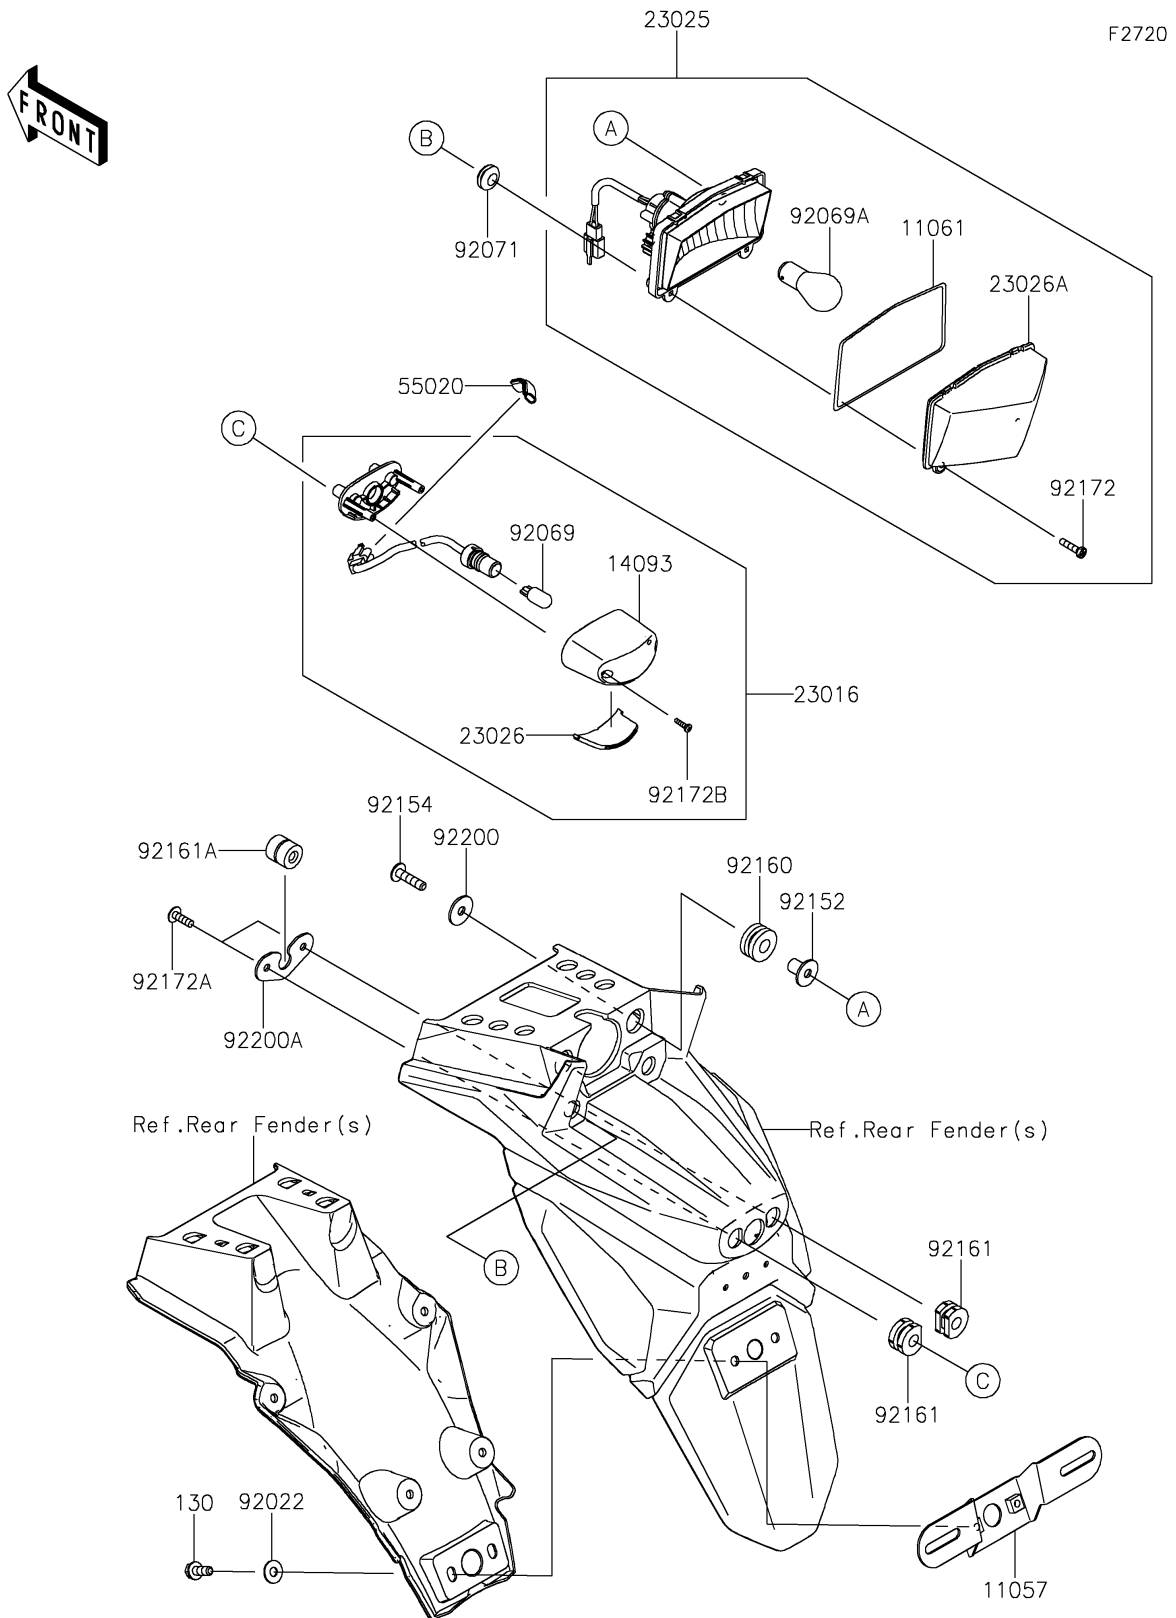

2024 KLR® 650

PARTS DIAGRAM

Taillight(s)

2024 KLR® 650

PARTS LIST

Taillight(s)

ITEM NAME	PART NUMBER	QUANTITY
BRACKET,LICENSE PLATE (Ref # 11057)	11057-1046	1
GASKET,TAIL LAMP LENS (Ref # 11061)	11061-0393	1
COVER,LICENSE LAMP (Ref # 14093)	14093-0525	1
LAMP-ASSY,LICENCE (Ref # 23016)	23016-0604	1
LAMP-TAIL (Ref # 23025)	23025-0392	1
LENS,LICENSE LAMP (Ref # 23026)	23026-0025	1
LENS,TAIL LAMP (Ref # 23026A)	23026-0036	1
GUARD,50X30 (Ref # 55020)	55020-2334	1
WASHER,6.5X16X1.0 (Ref # 92022)	92022-1093	2
BULB,12V 5W (Ref # 92069)	92069-1016	1
BULB,12V 21/5W (Ref # 92069A)	92069-1084	1
GROMMET (Ref # 92071)	92071-024	2
COLLAR,6.3X9.5X13.5 (Ref # 92152)	92152-1942	2
BOLT,SOCKET,6X25 (Ref # 92154)	92154-0071	2
DAMPER (Ref # 92160)	92160-1162	2
DAMPER (Ref # 92161)	92161-0776	2
DAMPER,6X18X18.2 (Ref # 92161A)	92161-1809	1
SCREW,4.2X19 (Ref # 92172)	92172-0411	2
SCREW,TAPPING,5X16 (Ref # 92172A)	92172-0427	2
SCREW,4X12 (Ref # 92172B)	92172-0904	2
WASHER,6.5X22X1.6 (Ref # 92200)	92200-1087	2
WASHER (Ref # 92200A)	92200-1773	1
BOLT-FLANGED,6X16 (Ref # 130)	130BA0616	2