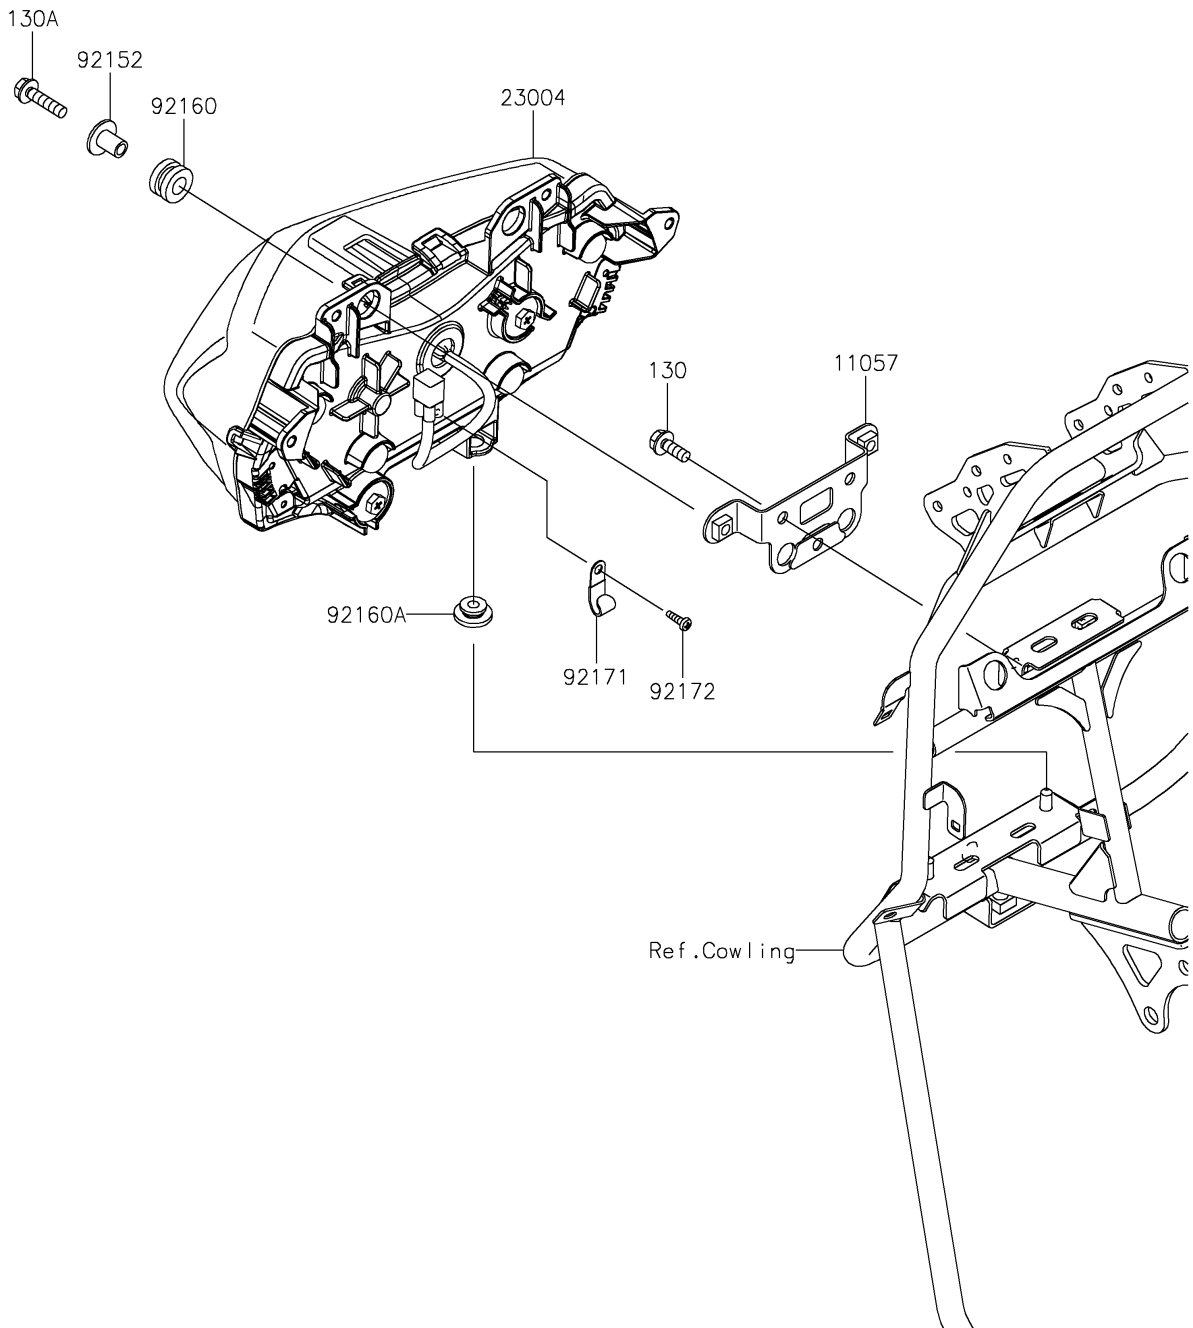

2024 KLR® 650

PARTS DIAGRAM

Headlight(s)

F2710

2024 KLR[®] 650

PARTS LIST

Headlight(s)

ITEM NAME	PART NUMBER	QUANTITY
BRACKET,HEAD LAMP (Ref # 11057)	11057-7884	1
LAMP-HEAD,LED (Ref # 23004)	23004-0414	1
COLLAR,6.3X20X15.1 (Ref # 92152)	92152-2322	2
DAMPER,10X20X12 (Ref # 92160)	92160-1167	2
DAMPER (Ref # 92160A)	92160-1613	2
CLAMP (Ref # 92171)	92171-1539	1
SCREW,TAPPING,4X12 (Ref # 92172)	92172-0233	1
BOLT-FLANGED,6X16 (Ref # 130)	130BA0616	2
BOLT-FLANGED,6X25 (Ref # 130A)	130BB0625	2