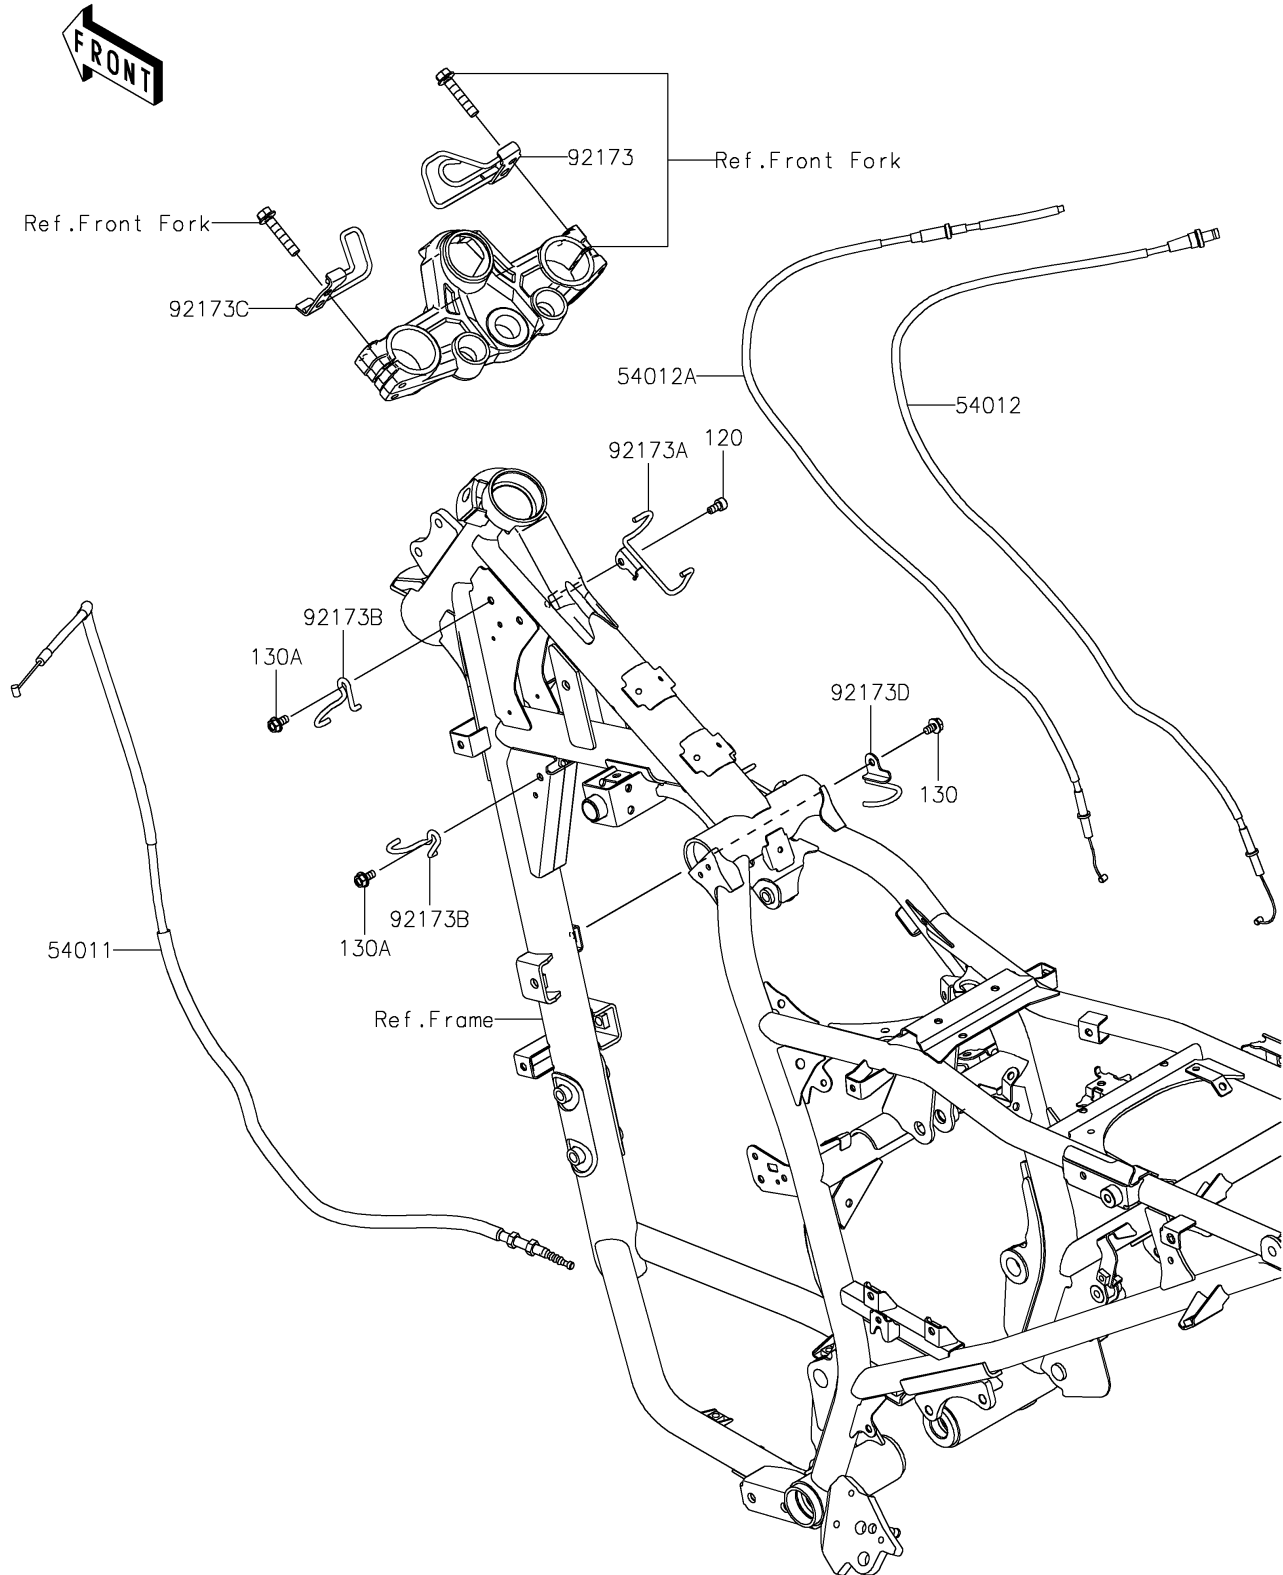

2024 KLR[®] 650

PARTS DIAGRAM

Cables

F2540

2024 KLR® 650

PARTS LIST

Cables

ITEM NAME	PART NUMBER	QUANTITY
CABLE-CLUTCH (Ref # 54011)	54011-0655	1
CABLE-THROTTLE,PULL (Ref # 54012)	54012-0717	1
CABLE-THROTTLE,RETURN (Ref # 54012A)	54012-0718	1
CLAMP,UPP BRACKET,RH (Ref # 92173)	92173-2354	1
CLAMP,THROTTLE CABLE (Ref # 92173A)	92173-2356	1
CLAMP,CLUTCH CABLE (Ref # 92173B)	92173-2358	2
CLAMP,UPP BRACKET,LH (Ref # 92173C)	92173-2396	1
CLAMP,CLUTCH CABLE (Ref # 92173D)	92173-2398	1
BOLT-SOCKET,6X12 (Ref # 120)	120CA0612	1
BOLT-FLANGED,6X10 (Ref # 130)	130BA0610	1
BOLT-FLANGED,6X12 (Ref # 130A)	130BA0612	2