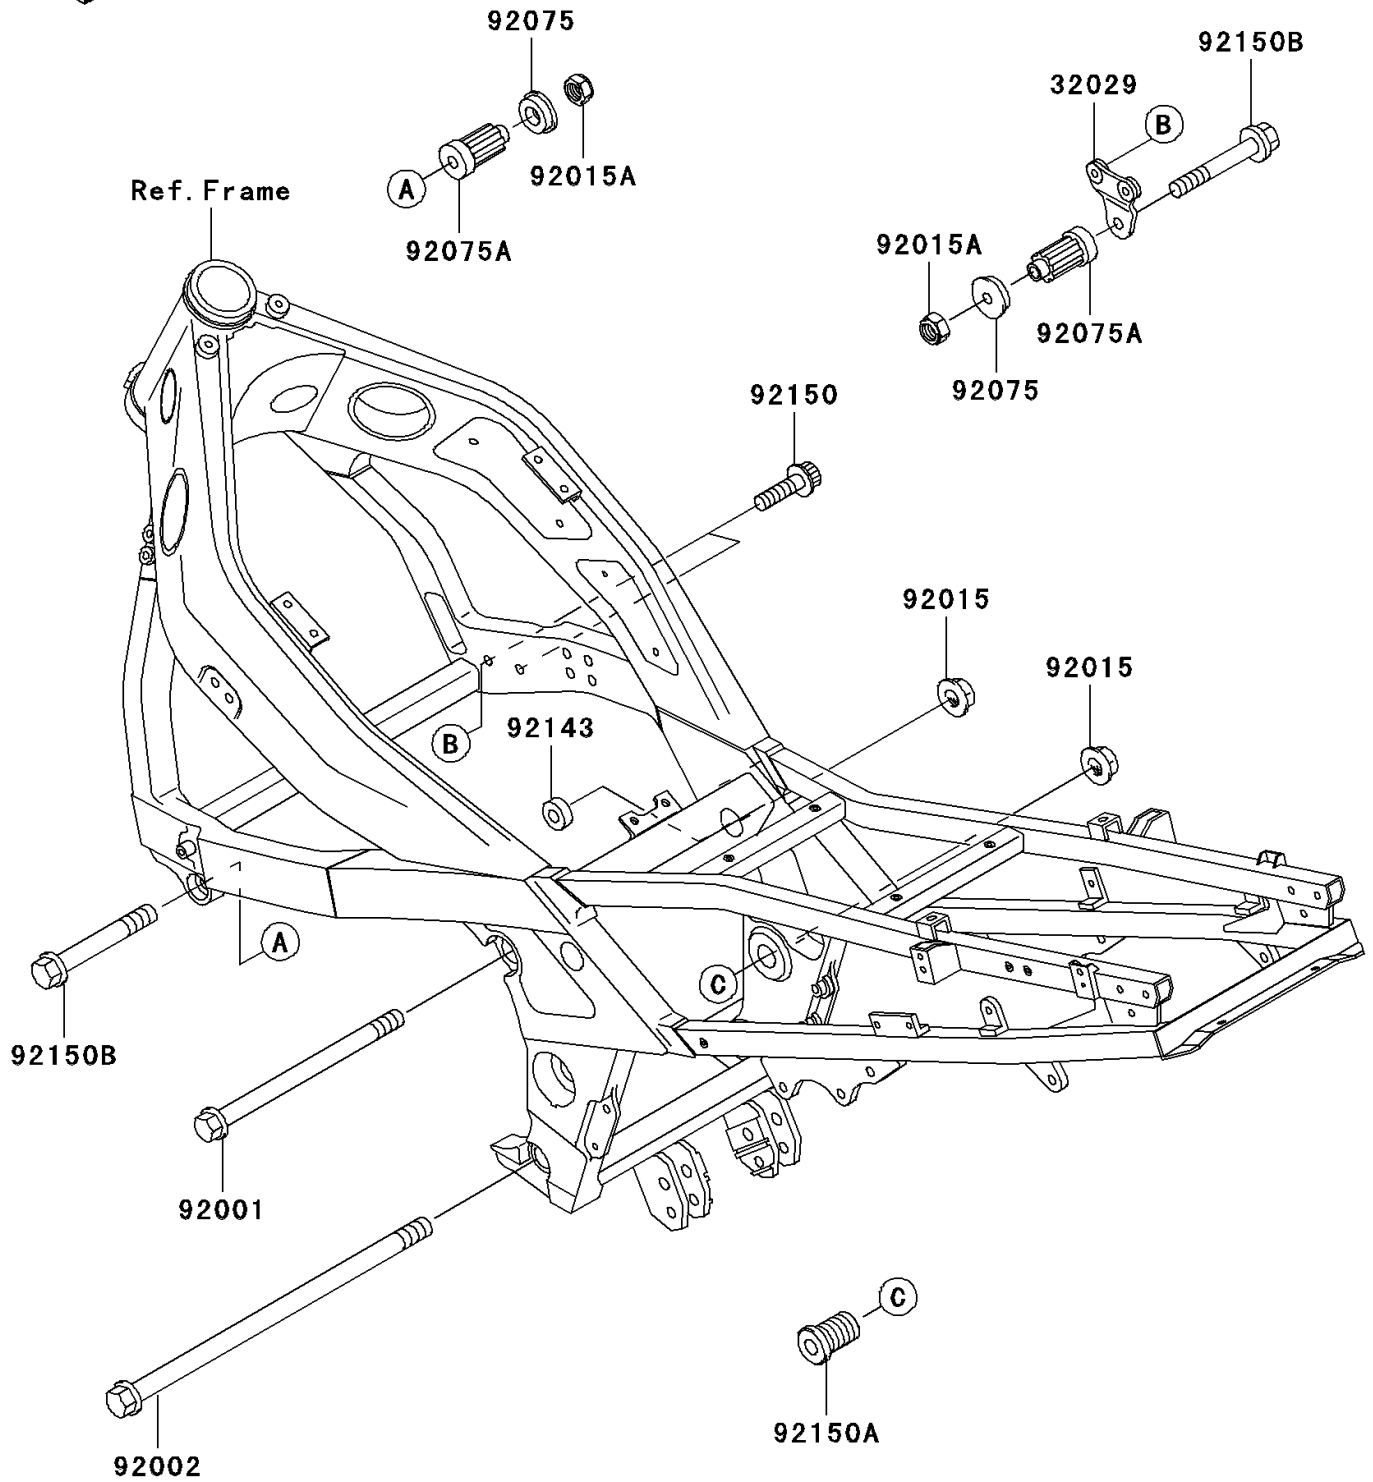

# 2003 ZZR600

## PARTS DIAGRAM

### Engine Mount

F2122

## PARTS LIST