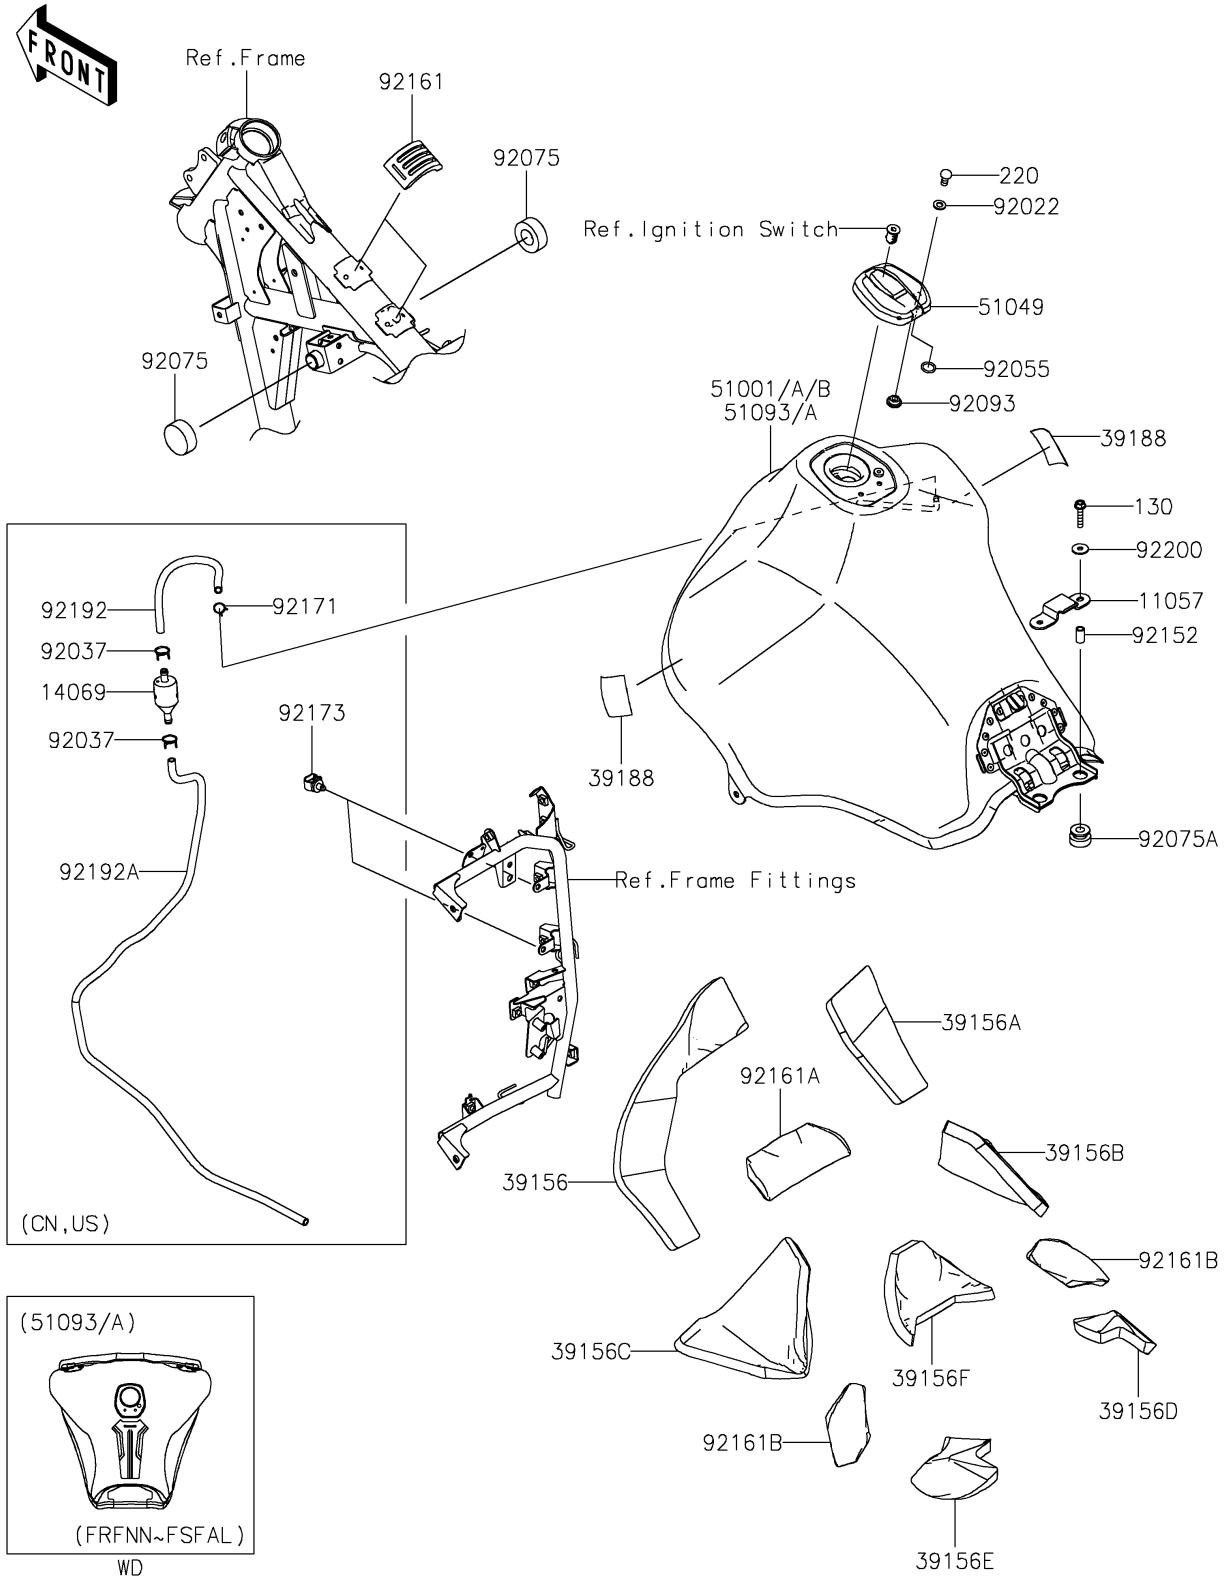

2025 KLR650

PARTS DIAGRAM

Fuel Tank

F2410

2025 KLR650

PARTS LIST

Fuel Tank

Kawasaki

Let the Good Times Roll®

ITEM NAME

PART NUMBER

QUANTITY
