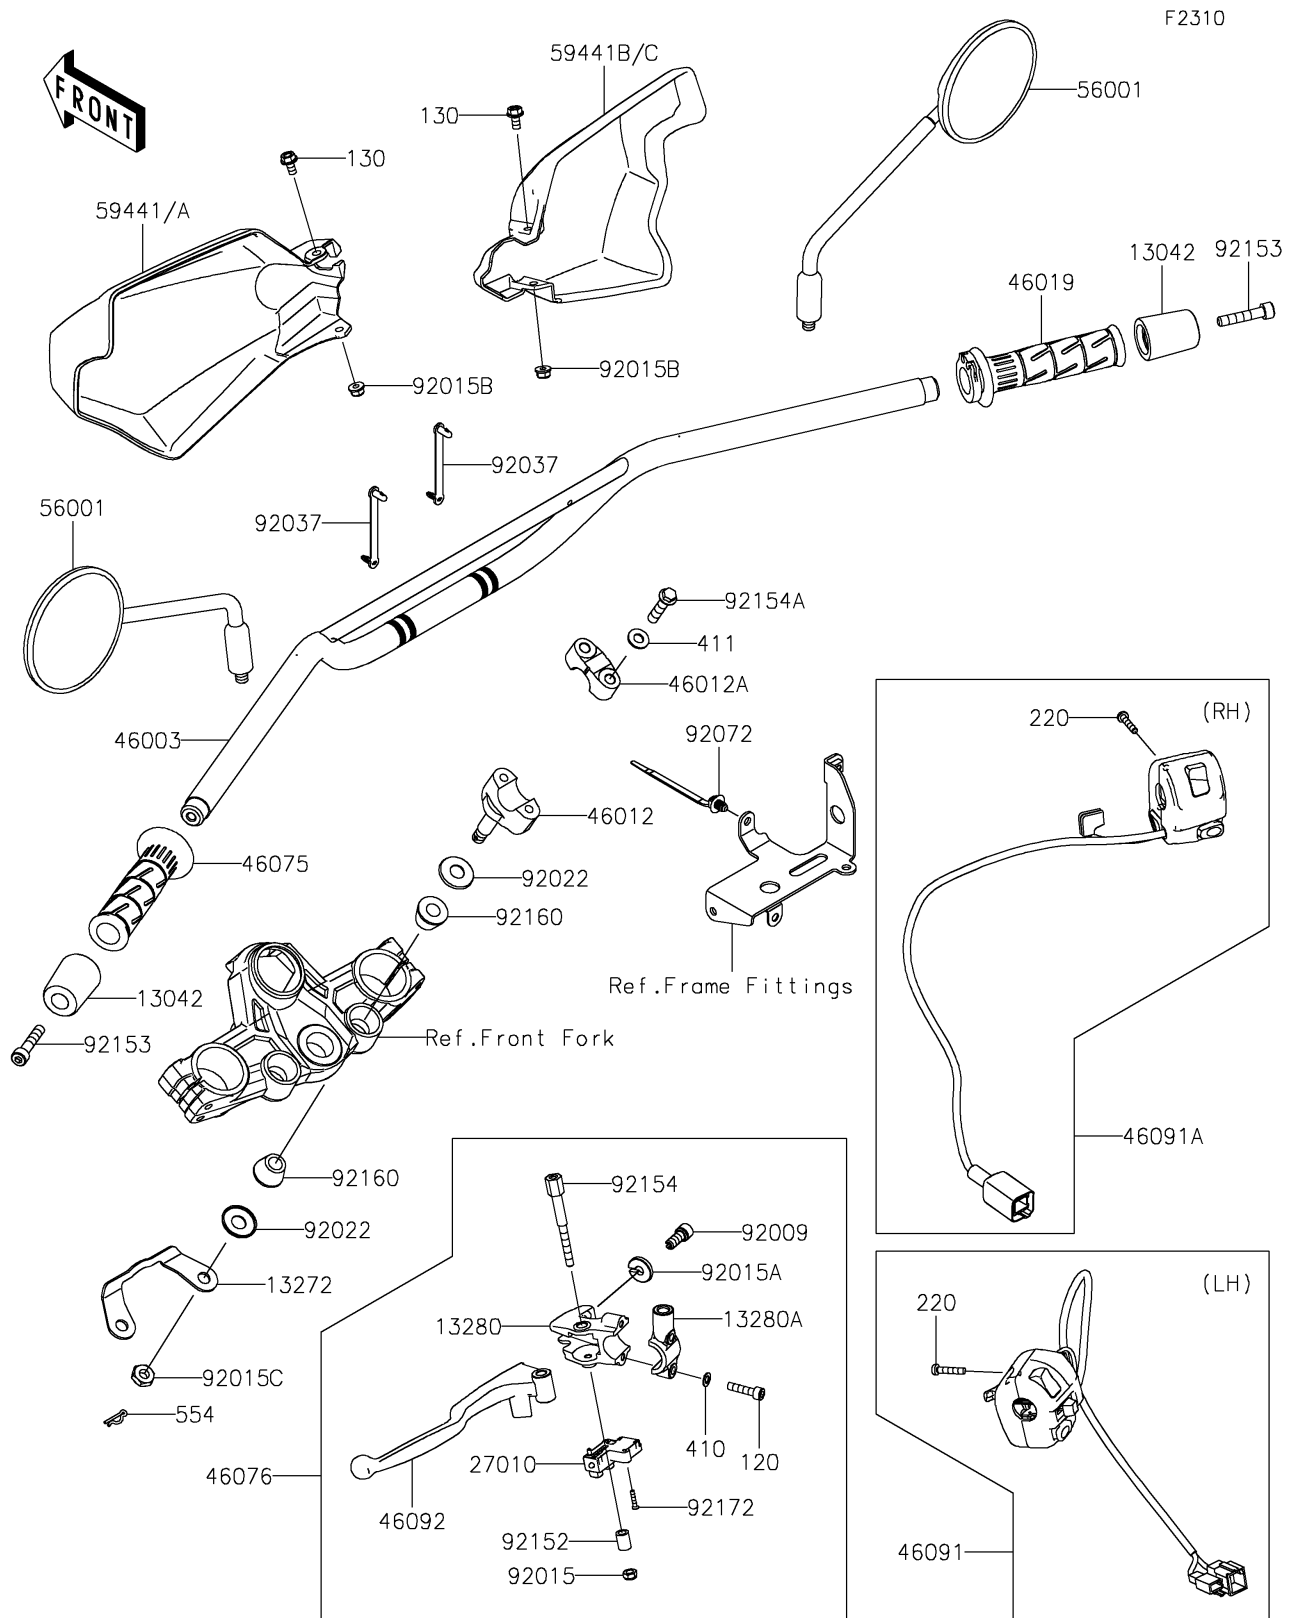

2025 KLR650

PARTS DIAGRAM

Handlebar

2025 KLR650

PARTS LIST

Handlebar

Kawasaki

Let the Good Times Roll®

ITEM NAME	PART NUMBER	QUANTITY
WEIGHT,HANDLE (Ref # 13042)	13042-5007	2
PLATE,STABILIZER (Ref # 13272)	13272-3799	1
HOLDER,LEVER (Ref # 13280)	13280-0929	1
HOLDER,MIRROR (Ref # 13280A)	13280-0930	1
SWITCH,CLUTCH (Ref # 27010)	27010-0729	1
HANDLE (Ref # 46003)	46003-0793	1
HOLDER-HANDLE,LWR,F.S.BLACK (Ref # 46012)	46012-0075-18R	2
HOLDER-HANDLE,UPP,F.S.BLACK (Ref # 46012A)	46012-0380-18R	2
GRIP-ASSY,THROTTLE (Ref # 46019)	46019-0060	1
GRIP,HANDLE,LH (Ref # 46075)	46075-0564	1
LEVER-ASSY-GRIP (Ref # 46076)	46076-0183	1
HOUSING-ASSY-CONTROL,LH (Ref # 46091)	46091-0552	1
HOUSING-ASSY-CONTROL,RH (Ref # 46091A)	46091-0553	1
LEVER-GRIP,CLUTCH (Ref # 46092)	46092-0583	1
MIRROR-ASSY (Ref # 56001)	56001-0444	2
COVER-HANDLE,LH,EBONY (Ref # 59441A)	59441-0304-6C	1
COVER-HANDLE,RH,EBONY (Ref # 59441C)	59441-0307-6C	1
SCREW,CABLE ADJUST,8MM,BLACK (Ref # 92009)	92009-1134	1
NUT,LOCK,6MM,BLACK (Ref # 92015)	92015-1191	1
NUT,CABLE ADJUST LOCK,8MM,BLK (Ref # 92015A)	92015-1197	1
NUT,LOCK,FLANGED,6MM (Ref # 92015B)	92015-1603	2
NUT,LOCK,10MM (Ref # 92015C)	92015-1962	2
WASHER (Ref # 92022)	92022-1737	4
CLAMP,SPEED,L=58 (Ref # 92037)	92037-1163	2
BAND,OS170-FT7(BLACK) (Ref # 92072)	92072-1414	1
COLLAR,6.5X10.5X14 (Ref # 92152)	92152-2848	1
BOLT,SOCKET,8X40 (Ref # 92153)	92153-1901	2
BOLT (Ref # 92154)	92154-2359	1
BOLT,FLANGED,8X35 (Ref # 92154A)	92154-3964	4

2025 KLR650

PARTS LIST

Handlebar

ITEM NAME	PART NUMBER	QUANTITY
DAMPER,HANDLE HOLDER (Ref # 92160)	92160-1544	4
SCREW,3X16 (Ref # 92172)	92172-0183	2
BOLT-SOCKET,6X25 (Ref # 120)	120CB0625	2
BOLT-FLANGED,6X12 (Ref # 130)	130BB0612	2
SCREW-PAN-CROS,5X25 (Ref # 220)	220AB0525	4
WASHER-PLAIN-SMALL,6MM (Ref # 410)	410AB0600	2
WASHER-PLAIN,8.5X18X1.6 (Ref # 411)	411AB0800	4
PIN-SNAP (Ref # 554)	554DA0800	2