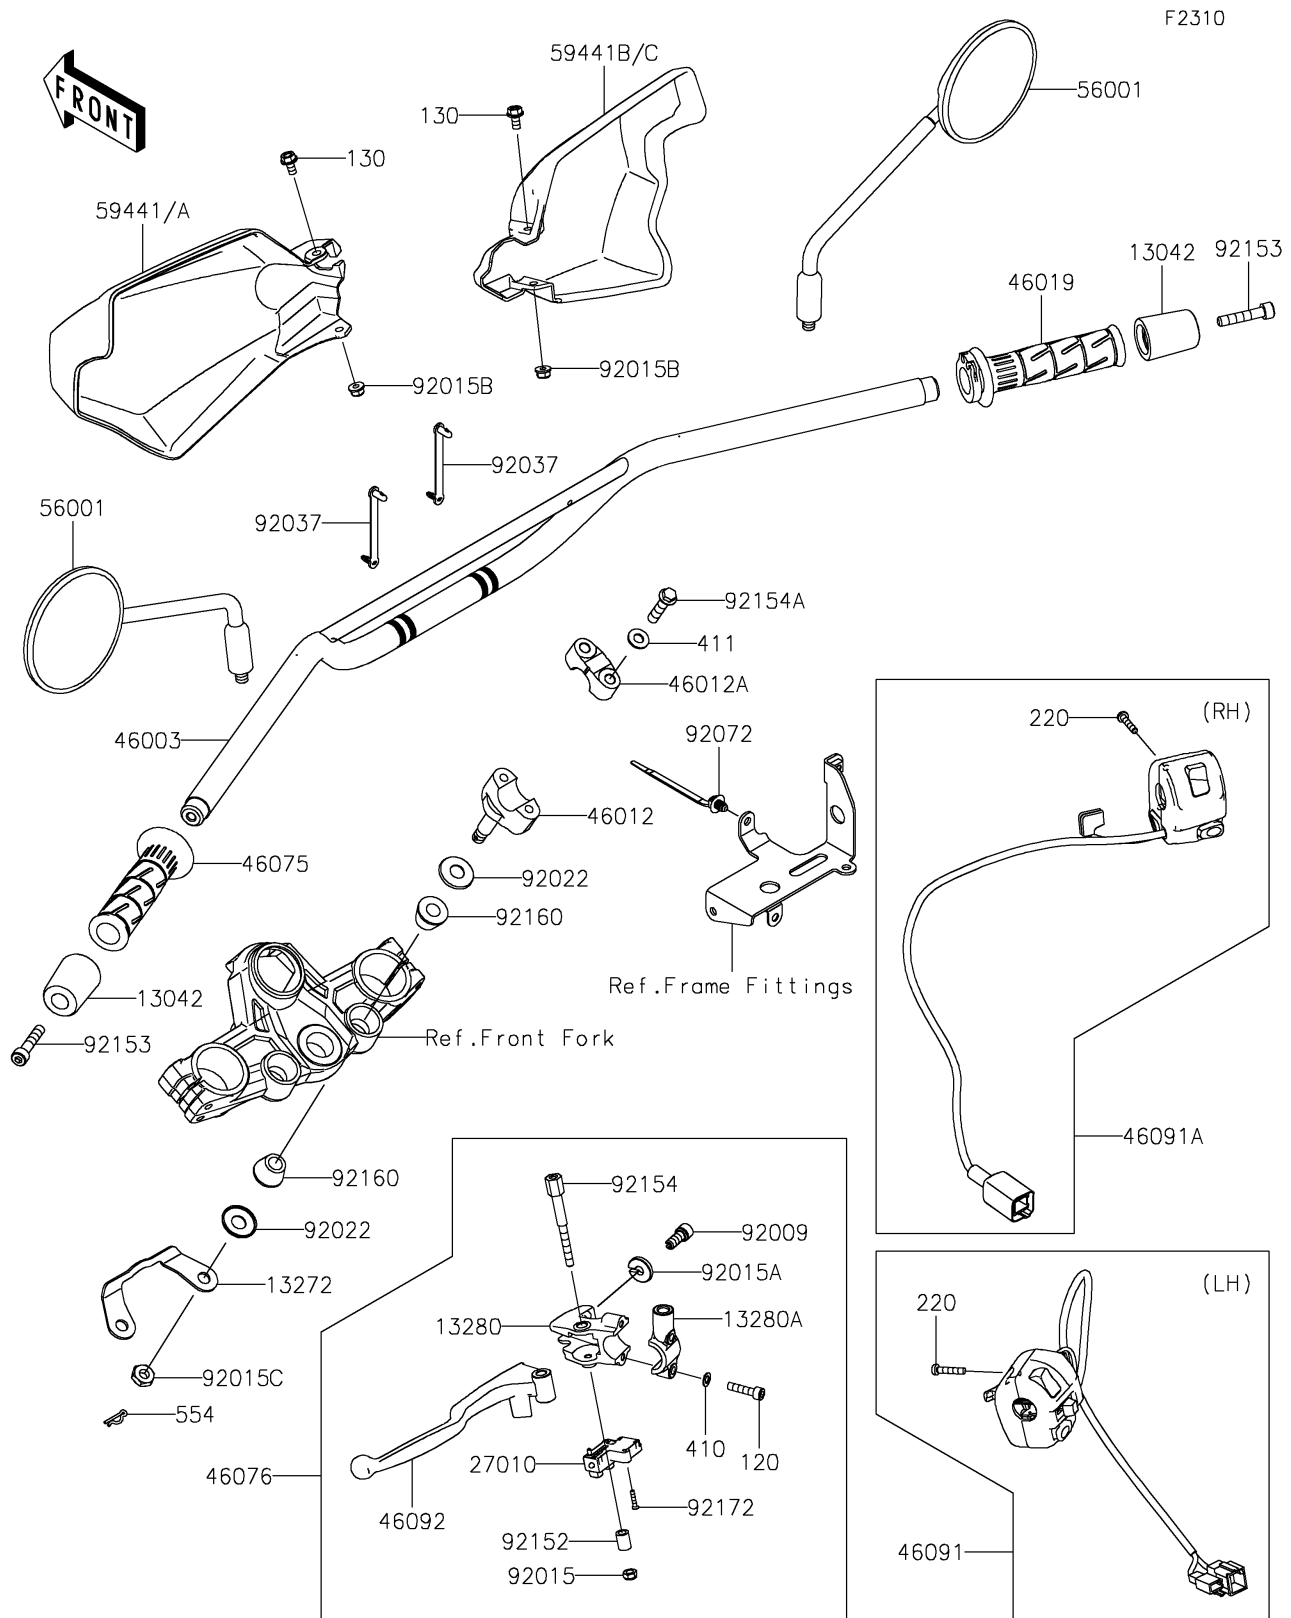

2024 KLR® 650

PARTS DIAGRAM

Handlebar

2024 KLR[®] 650

PARTS LIST

Handlebar

Kawasaki

Let the Good Times Roll[®]

ITEM NAME

PART NUMBER

QUANTITY
