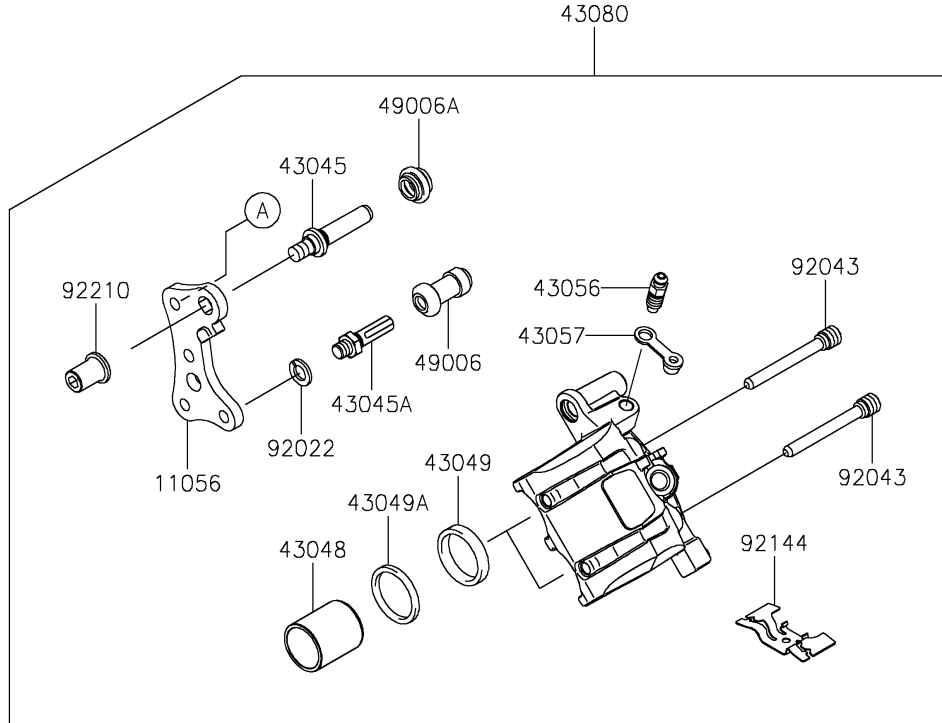

2024 KLR® 650

PARTS DIAGRAM

Rear Brake

F2294

2024 KLR[®] 650

PARTS LIST

Rear Brake

ITEM NAME

PART NUMBER

QUANTITY
