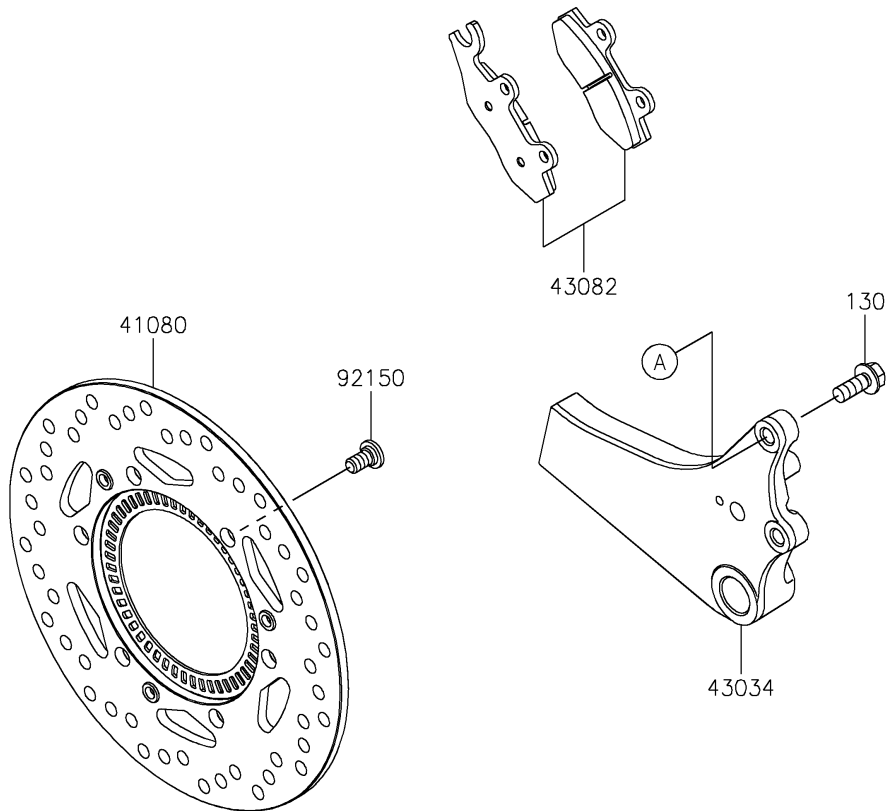

2024 KLR® 650

PARTS DIAGRAM

Rear Brake

F2294

2024 KLR[®] 650

PARTS LIST

Rear Brake

ITEM NAME

PART NUMBER

QUANTITY
