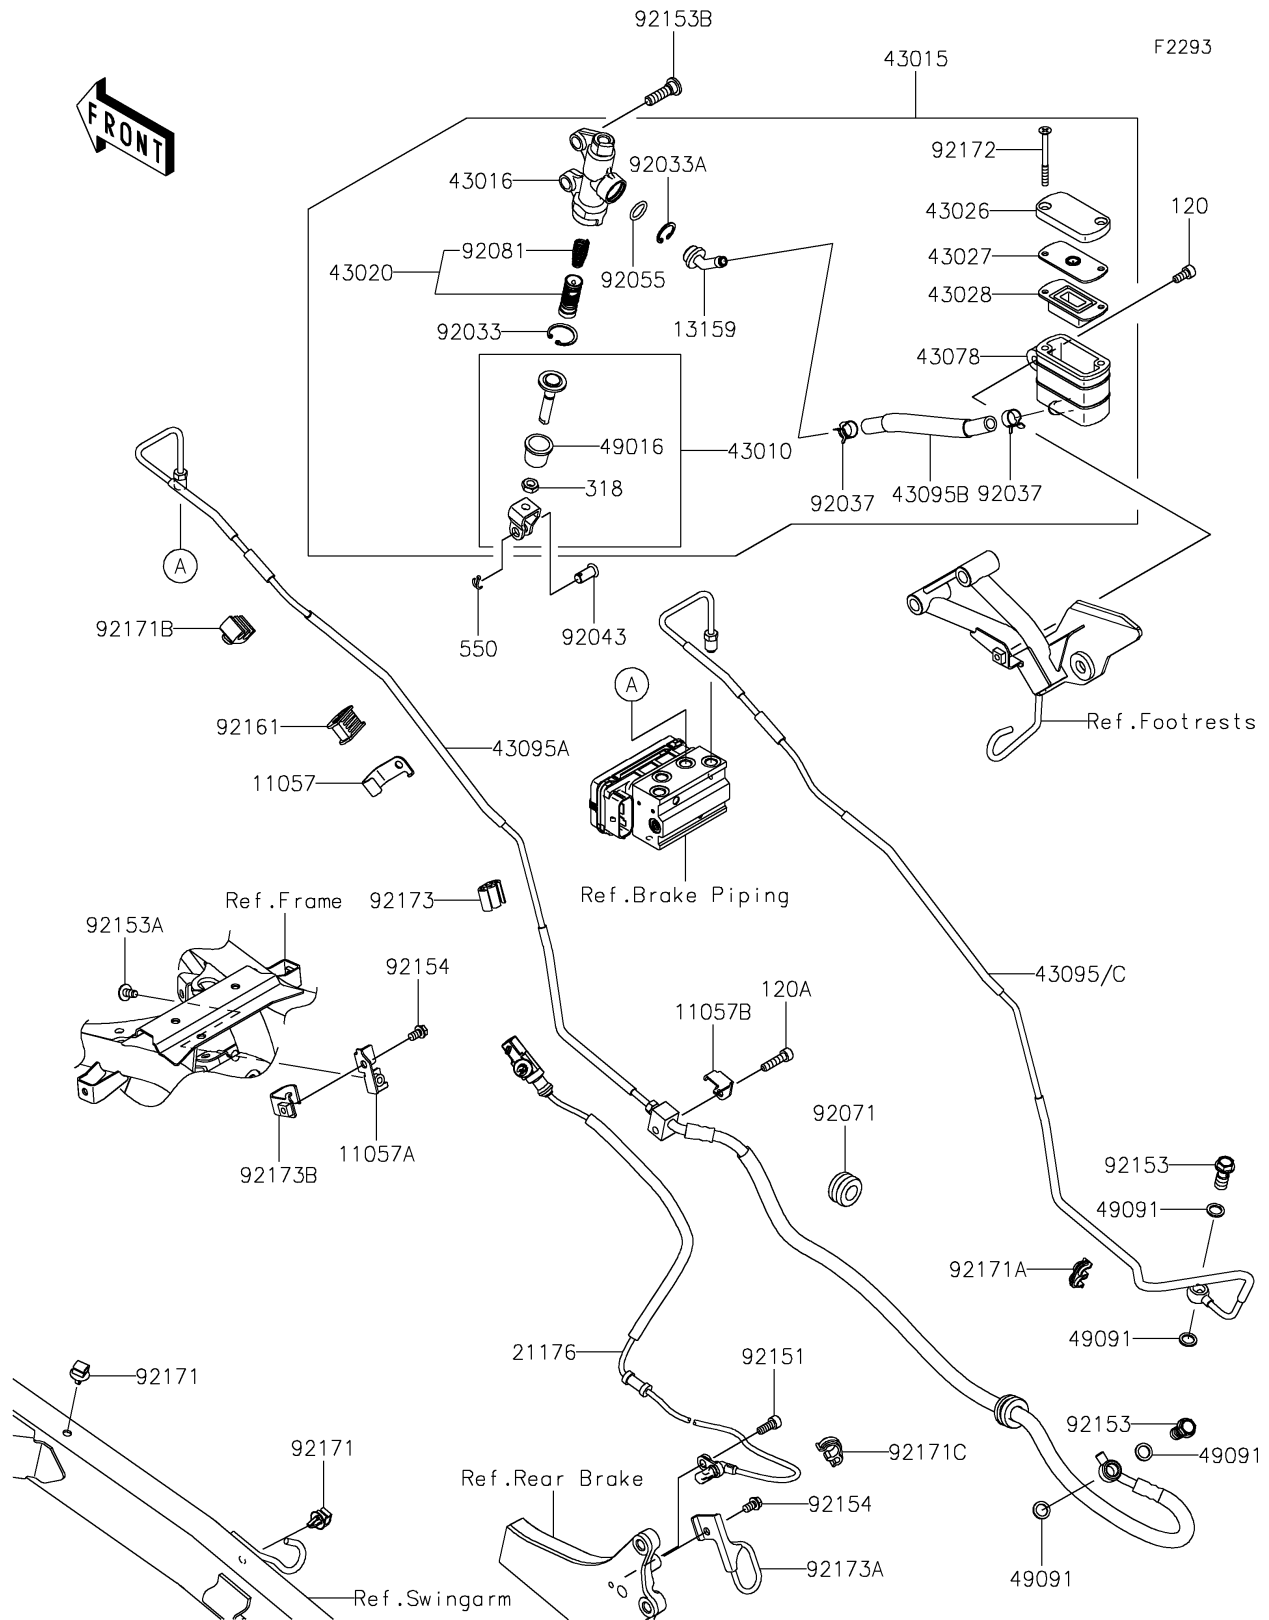

2024 KLR® 650

PARTS DIAGRAM

Rear Master Cylinder

2024 KLR[®] 650

PARTS LIST

Rear Master Cylinder

Kawasaki

Let the Good Times Roll[®]

ITEM NAME

PART NUMBER

QUANTITY
