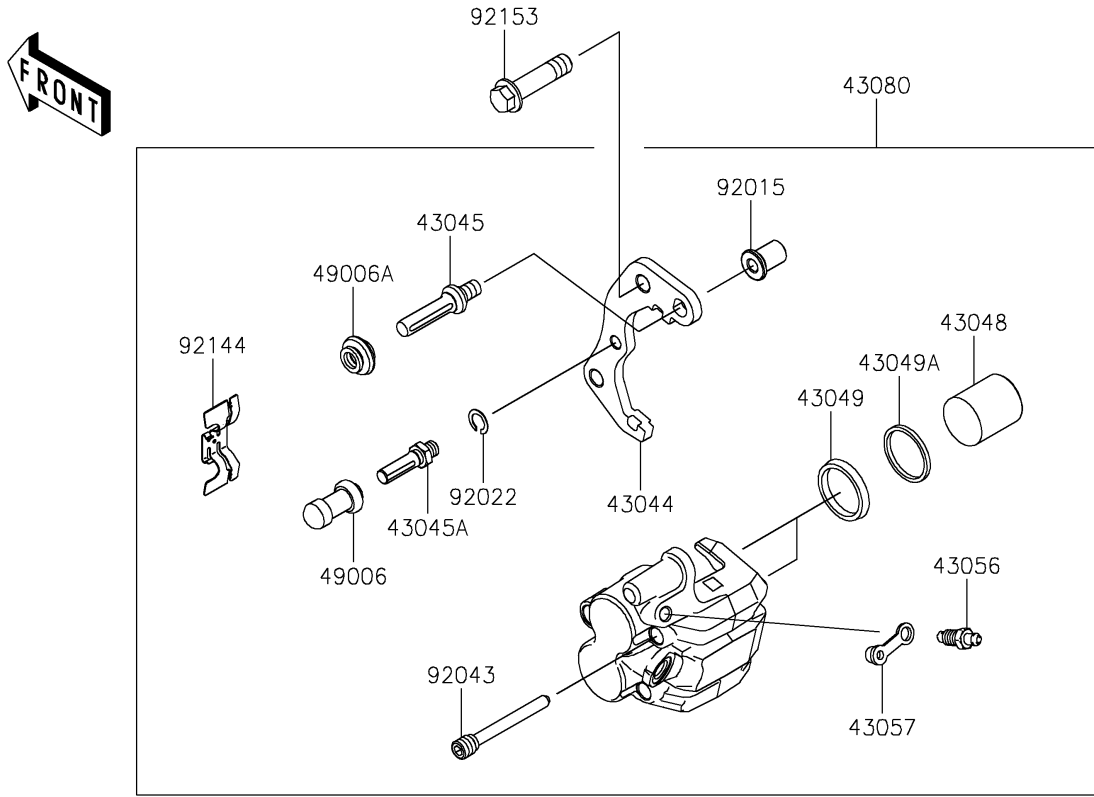

2024 KLR® 650

PARTS DIAGRAM

Front Brake

F2292

2024 KLR[®] 650

PARTS LIST

Front Brake

ITEM NAME

PART NUMBER

QUANTITY
