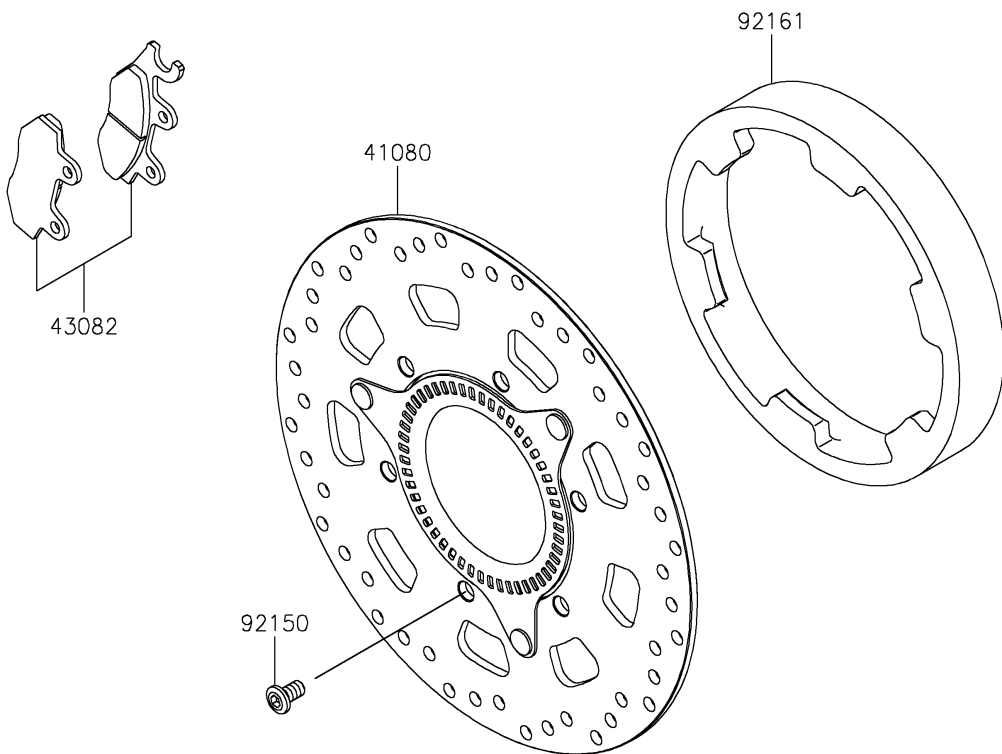

2024 KLR® 650

PARTS DIAGRAM

Front Brake

F2292

2024 KLR[®] 650

PARTS LIST

Front Brake

ITEM NAME

PART NUMBER

QUANTITY
