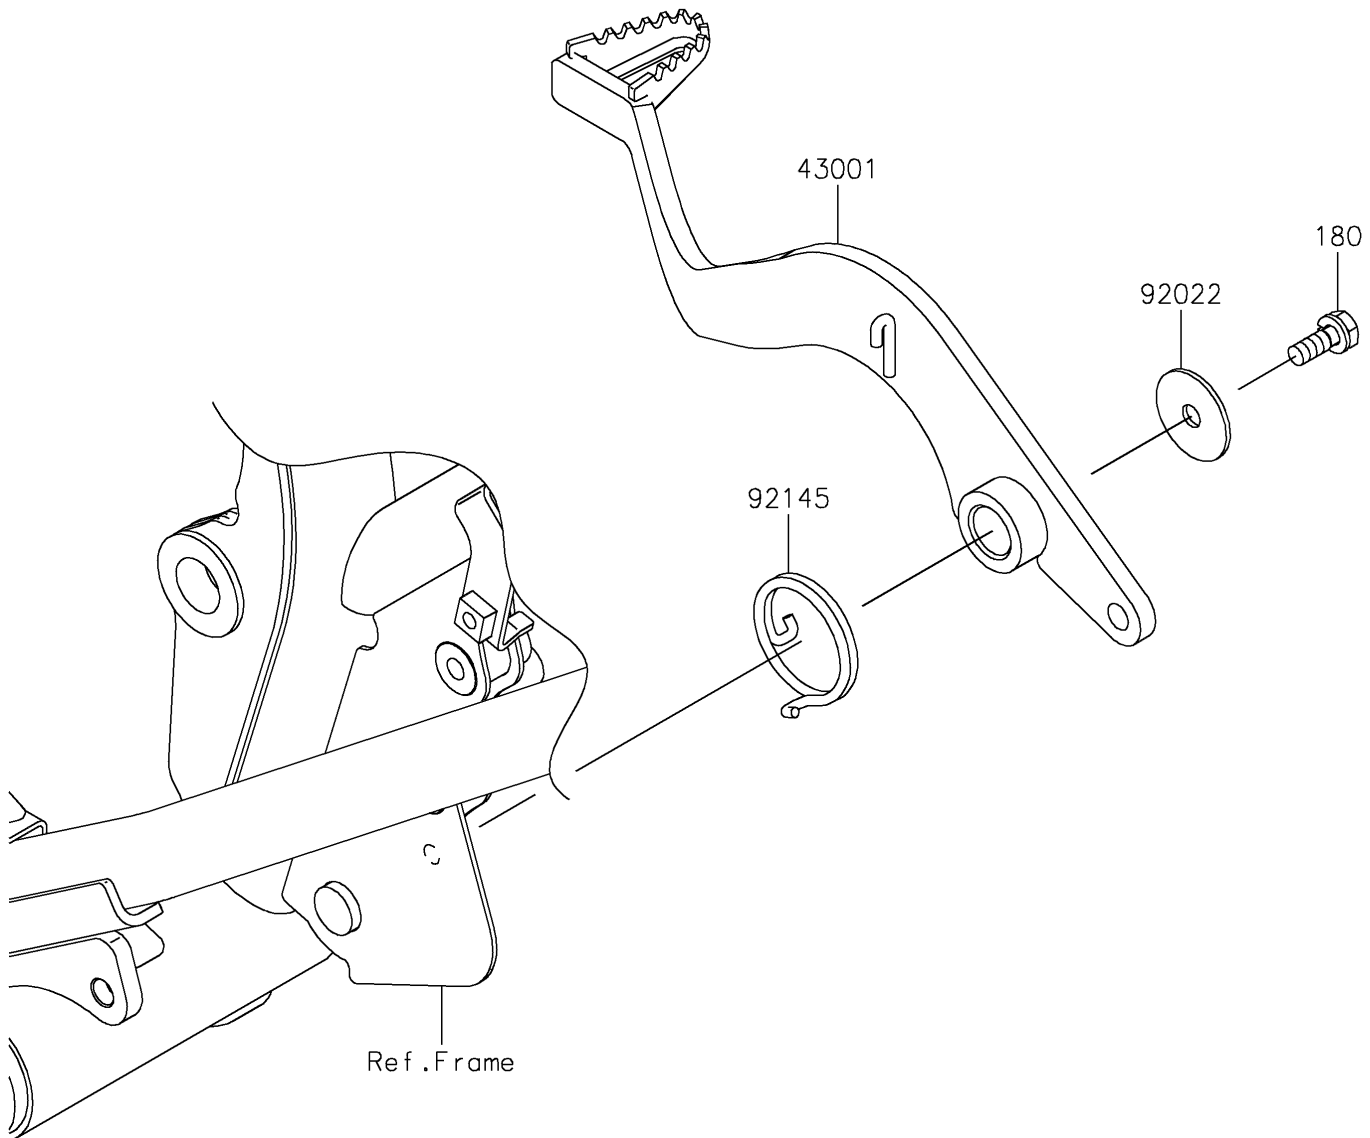

2024 KLR[®] 650

PARTS DIAGRAM

Brake Pedal

F2260

2024 KLR[®] 650

PARTS LIST

Brake Pedal

ITEM NAME	PART NUMBER	QUANTITY
LEVER-BRAKE,PEDAL (Ref # 43001)	43001-0777	1
WASHER,7X28X1.6 (Ref # 92022)	92022-1282	1
SPRING,RETURN (Ref # 92145)	92145-0807	1
BOLT-UPSET-WS,6X16 (Ref # 180)	180BA0616	1