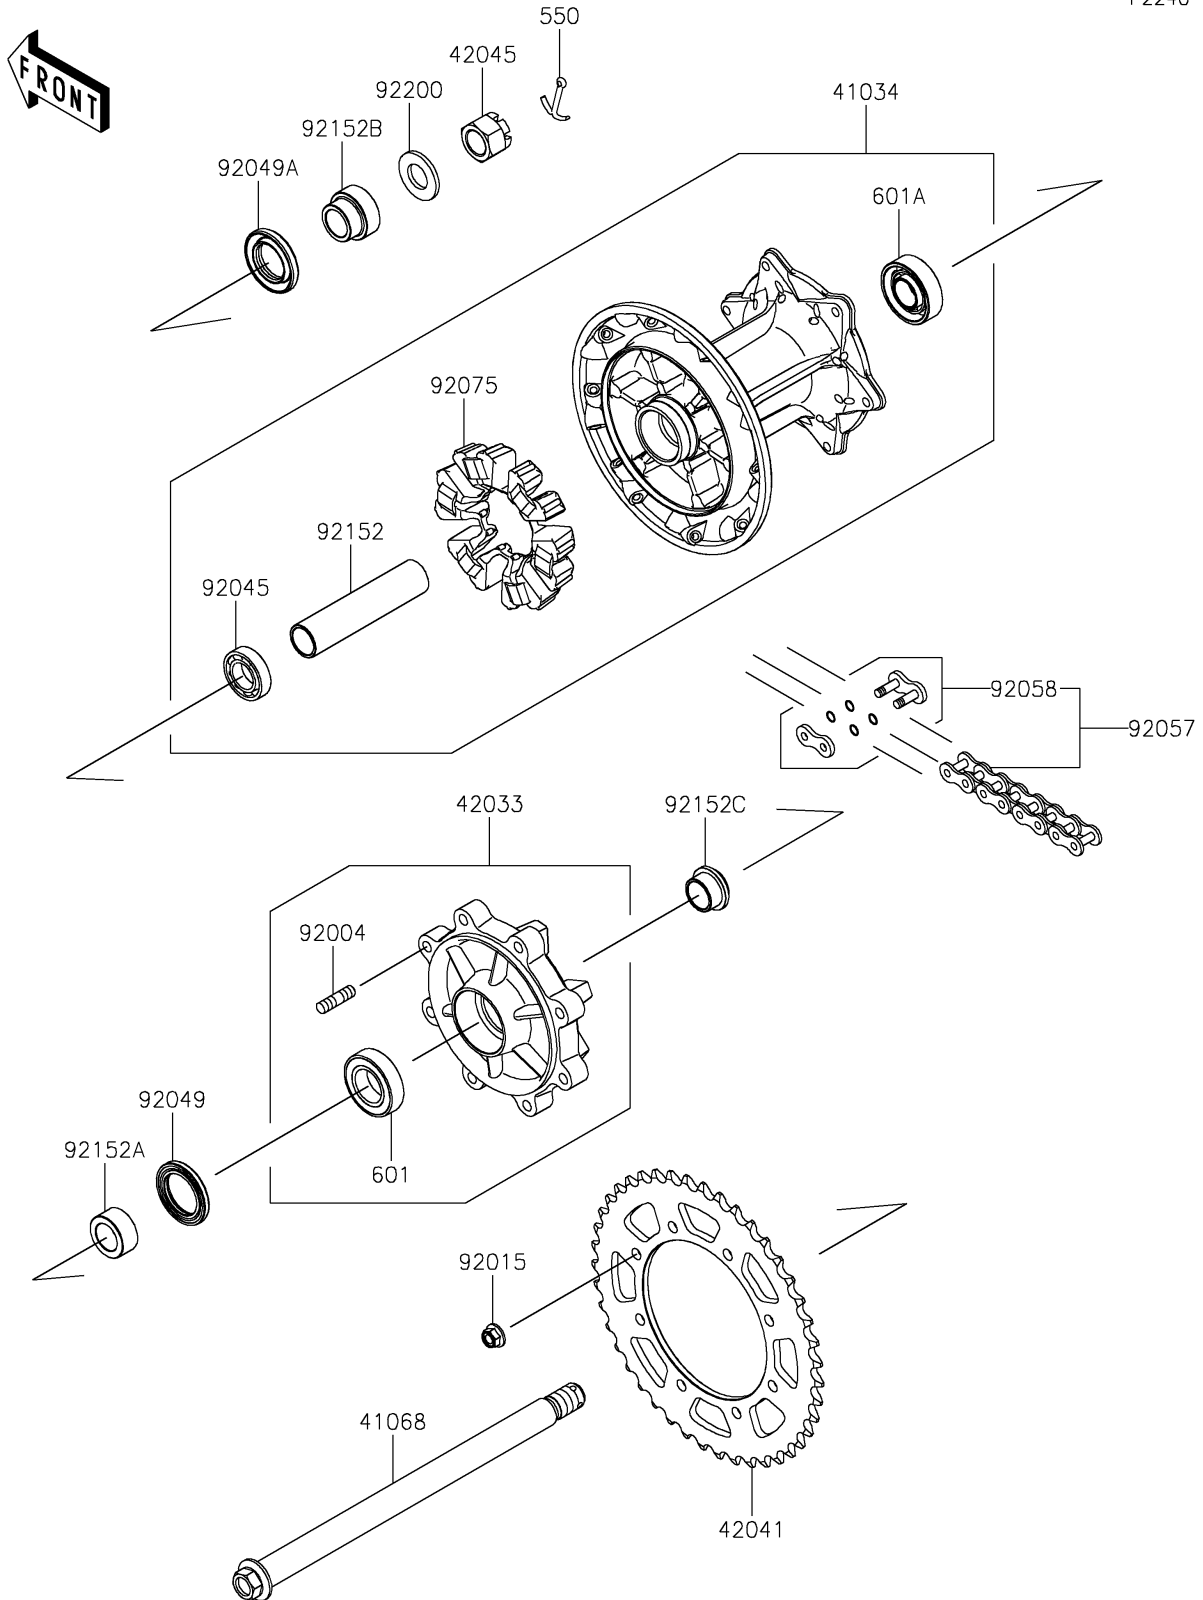

2024 KLR® 650

PARTS DIAGRAM

Rear Hub

F2240

2024 KLR[®] 650

PARTS LIST

Rear Hub

Kawasaki

Let the Good Times Roll[®]

ITEM NAME

PART NUMBER

QUANTITY
